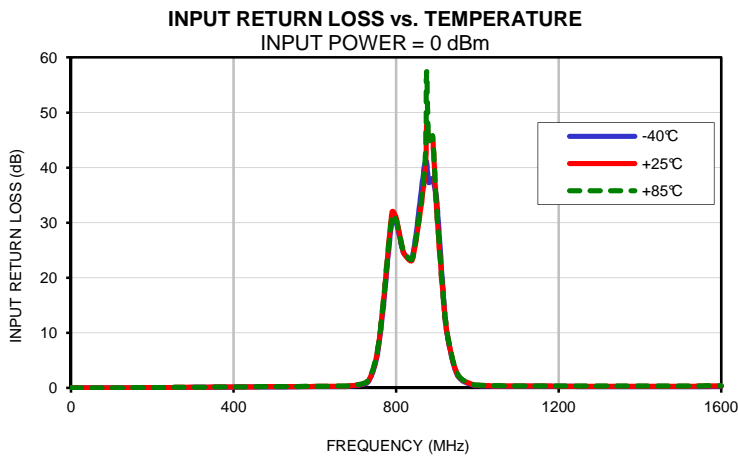

Typical Performance Curves

Band Pass Filter

CBP-840C+

Typical Performance Curves