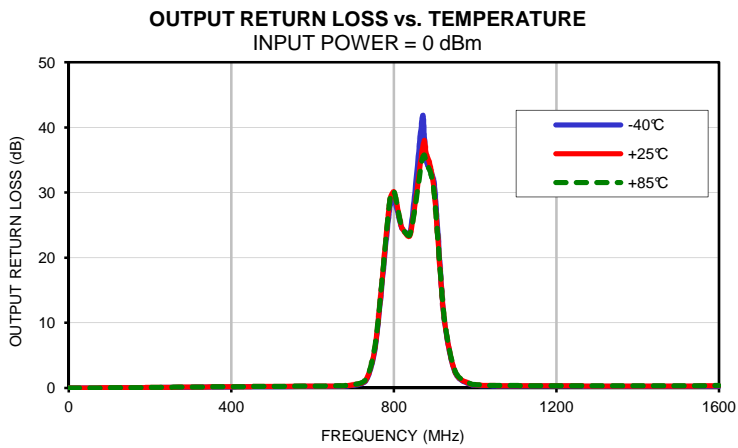

Typical Performance Curves

Band Pass Filter

CBP-840C+

Typical Performance Curves