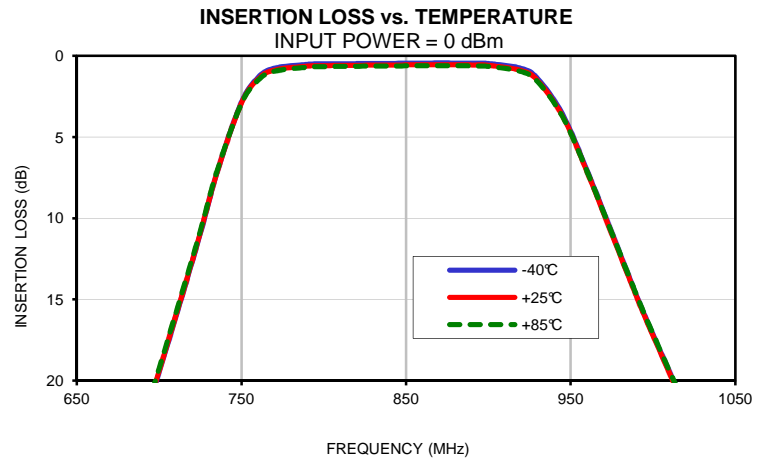

Typical Performance Curves

Band Pass Filter

CBP-840C+

Typical Performance Curves