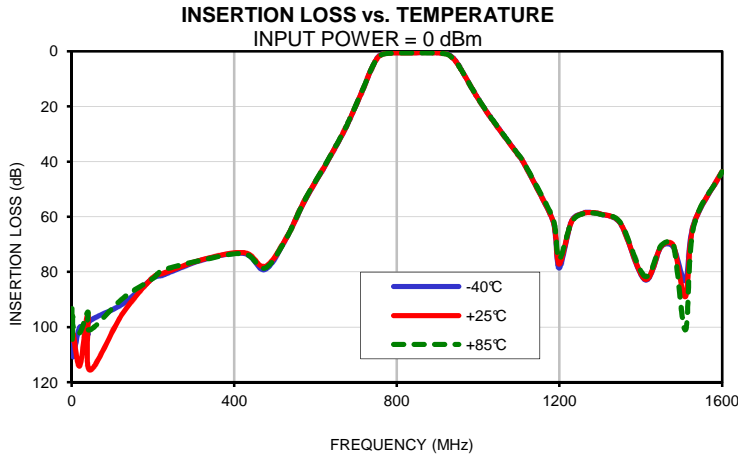

Typical Performance Curves

Band Pass Filter

CBP-840C+

Typical Performance Curves