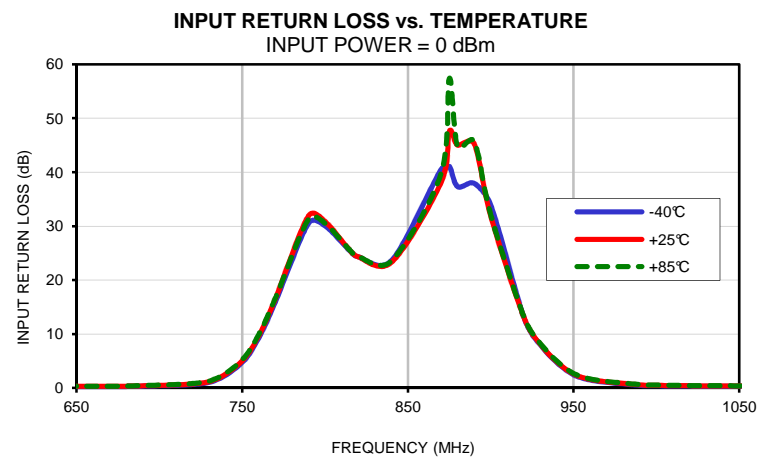

Typical Performance Curves

Band Pass Filter

CBP-840C+

Typical Performance Curves