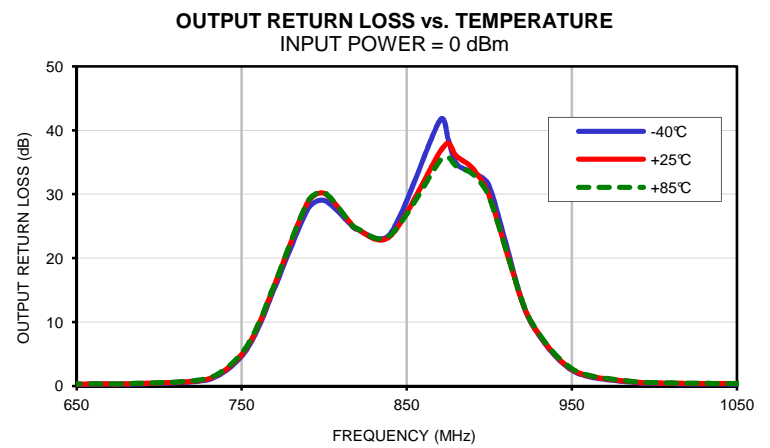

Typical Performance Curves

Band Pass Filter

CBP-840C+

Typical Performance Curves