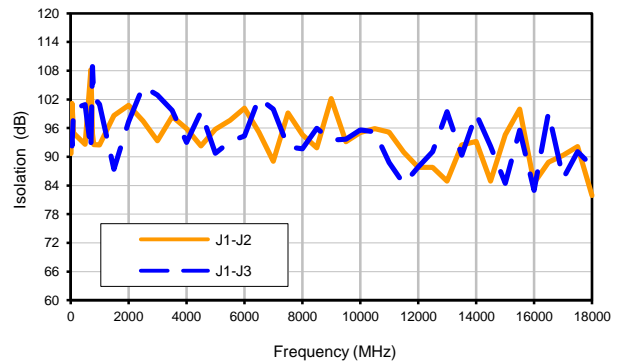

Xtra Long Life Transfer Switch

MTS-18XL-B+

Typical Performance Curves

Insertion Loss

Isolation

VSWR, Energized

VSWR, De-Energized