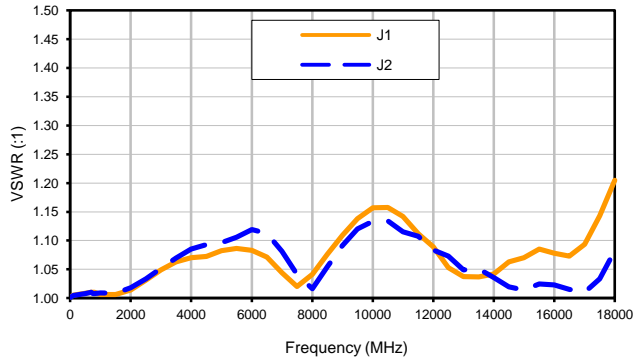

Xtra Long Life Transfer Switch

MTS-18XL-B+

Typical Performance Curves

Insertion Loss

Isolation

VSWR, Energized

VSWR, De-Energized