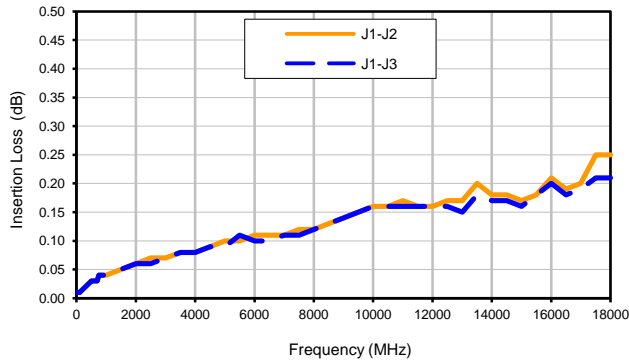

Xtra Long Life Transfer Switch

MTS-18XL-B+

Typical Performance Curves

Insertion Loss

Isolation

VSWR, Energized

VSWR, De-Energized