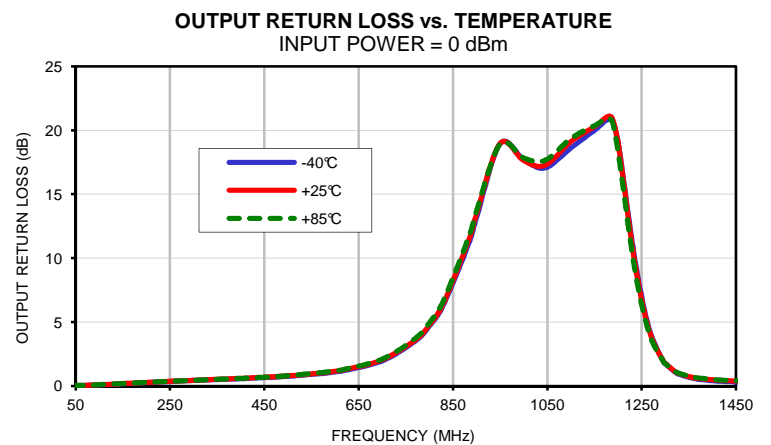

Typical Performance Curves

Band Pass Filter

SXBP-1100+

Typical Performance Curves