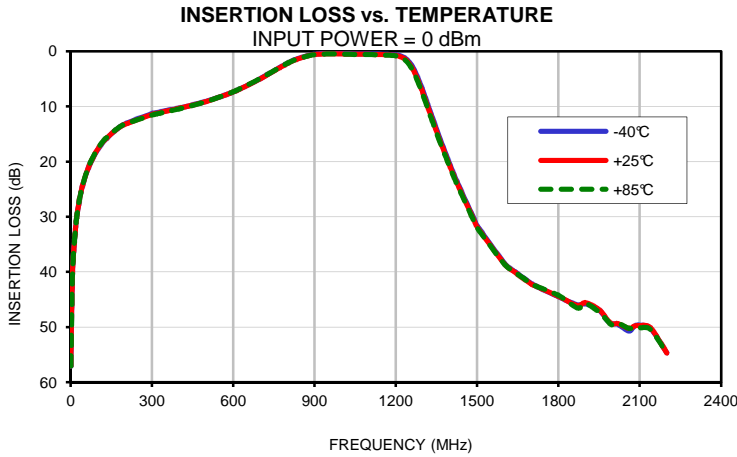

Typical Performance Curves

Band Pass Filter

SXBP-1100+

Typical Performance Curves