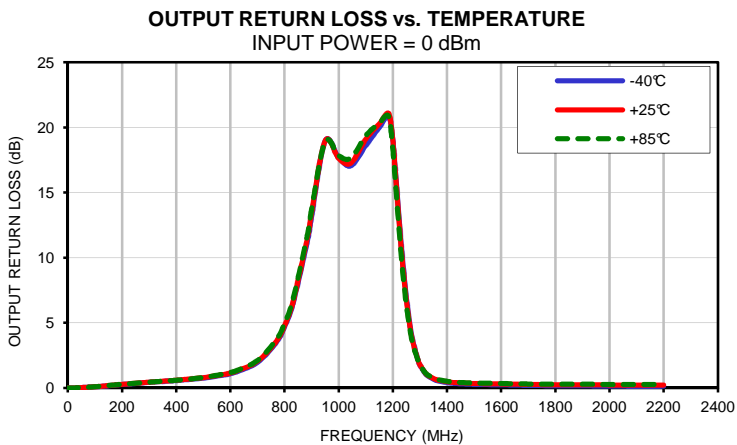

Typical Performance Curves

Band Pass Filter

SXBP-1100+

Typical Performance Curves