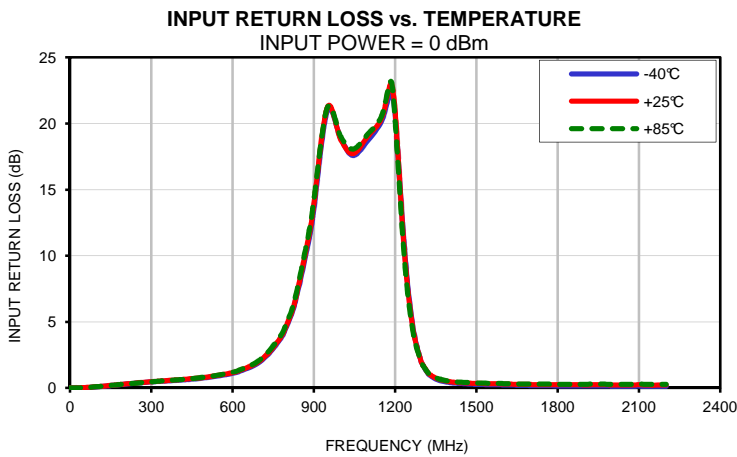

Typical Performance Curves

Band Pass Filter

SXBP-1100+

Typical Performance Curves