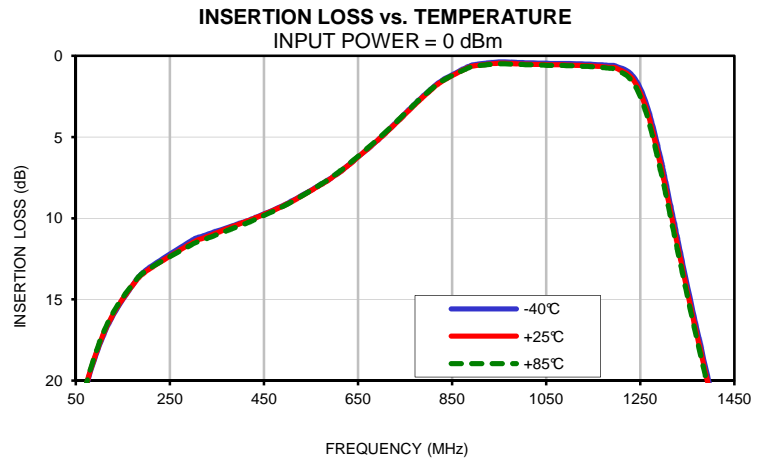

Typical Performance Curves

Band Pass Filter

SXBP-1100+

Typical Performance Curves