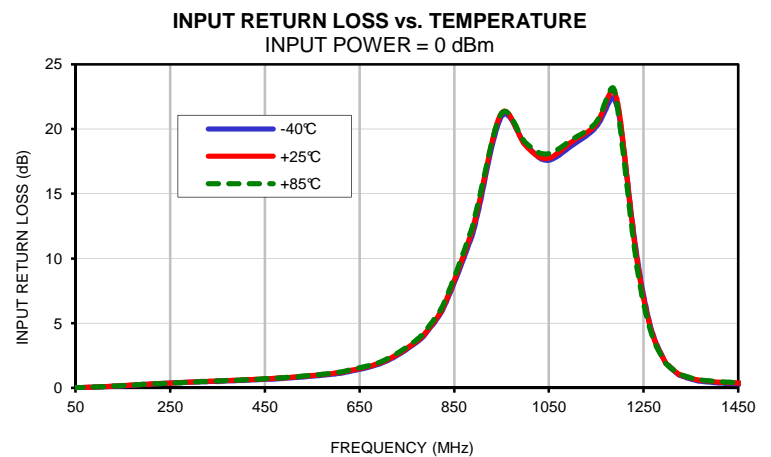

Typical Performance Curves

Band Pass Filter

SXBP-1100+

Typical Performance Curves