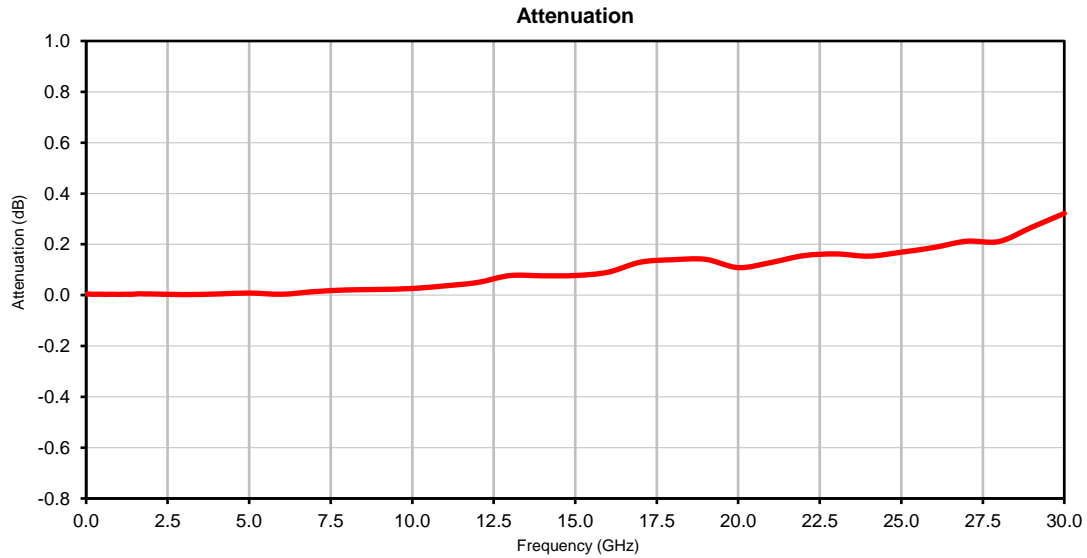

# Fixed Attenuator Die

## Typical Performance Curves

YAT-0A-D+

P.O. Box 350166, Brooklyn, New York 11235-0003 (718) 934-4500 • Fax (718) 332-4661 For detailed performance specs & shopping online see Mini-Circuits web site [www.minicircuits.com](http://www.minicircuits.com)