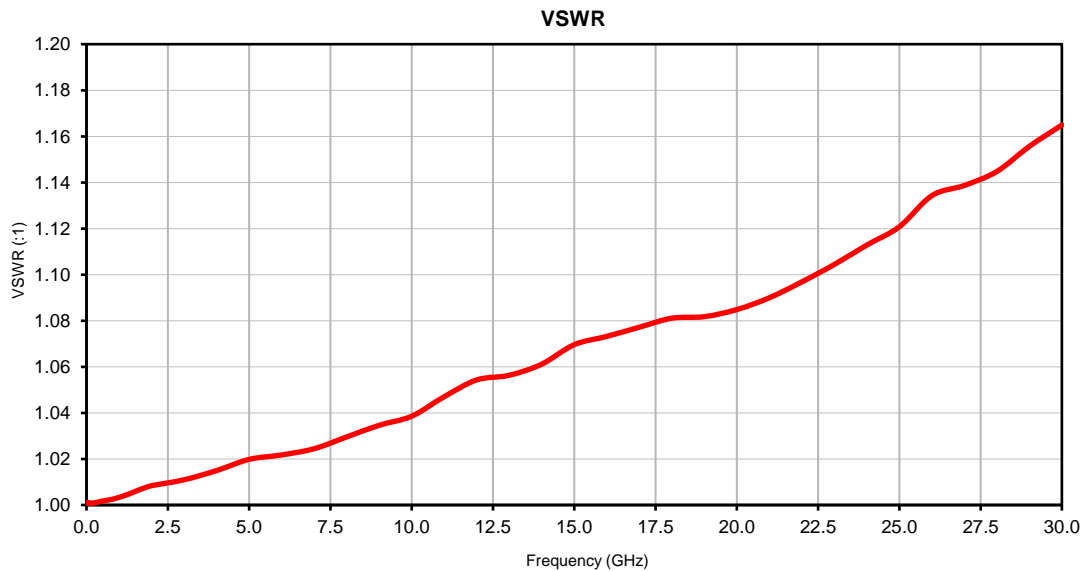

Fixed Attenuator Die

Typical Performance Curves

YAT-0A-D+

P.O. Box 350166, Brooklyn, New York 11235-0003 (718) 934-4500 • Fax (718) 332-4661 For detailed performance specs & shopping online see Mini-Circuits web site www.minicircuits.com

The Design Engineers Search Engine Provides ACTUAL Data Instantly From MINI-CIRCUITS At: www.minicircuits.com

IF/RF MICROWAVE COMPONENTS

REV. OR
YAT-0A-D+
11/23/2020
Page 1 of 1