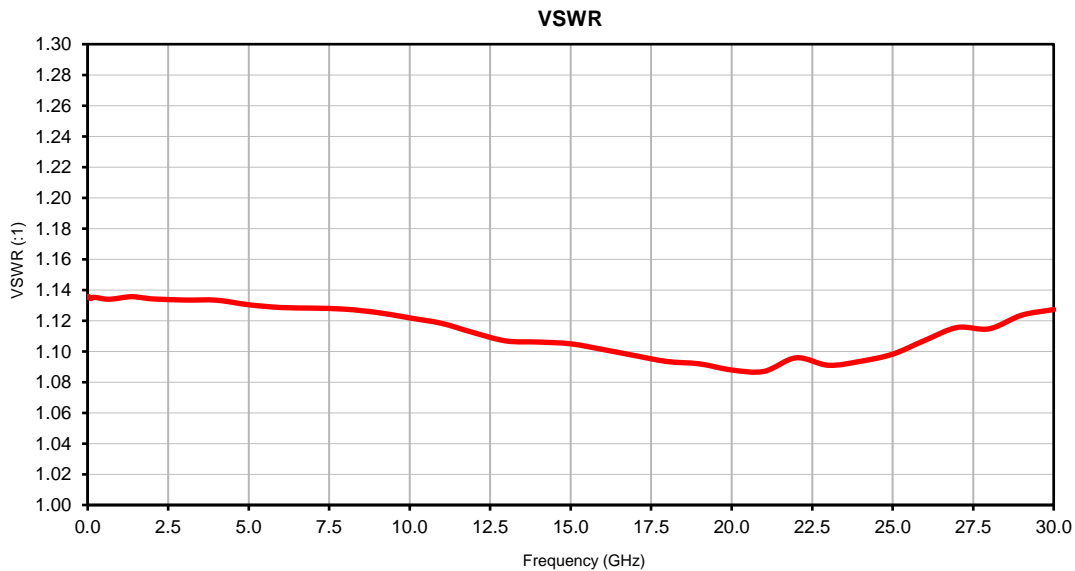

Fixed Attenuator Die

Typical Performance Curves

YAT-9A-D+

P.O. Box 350166, Brooklyn, New York 11235-0003 (718) 934-4500 • Fax (718) 332-4661 For detailed performance specs & shopping online see Mini-Circuits web site www.minicircuits.com

The Design Engineers Search Engine Provides ACTUAL Data Instantly From MINI-CIRCUITS At: www.minicircuits.com

IF/RF MICROWAVE COMPONENTS

REV. OR
YAT-9A-D+
12/8/2020
Page 1 of 1