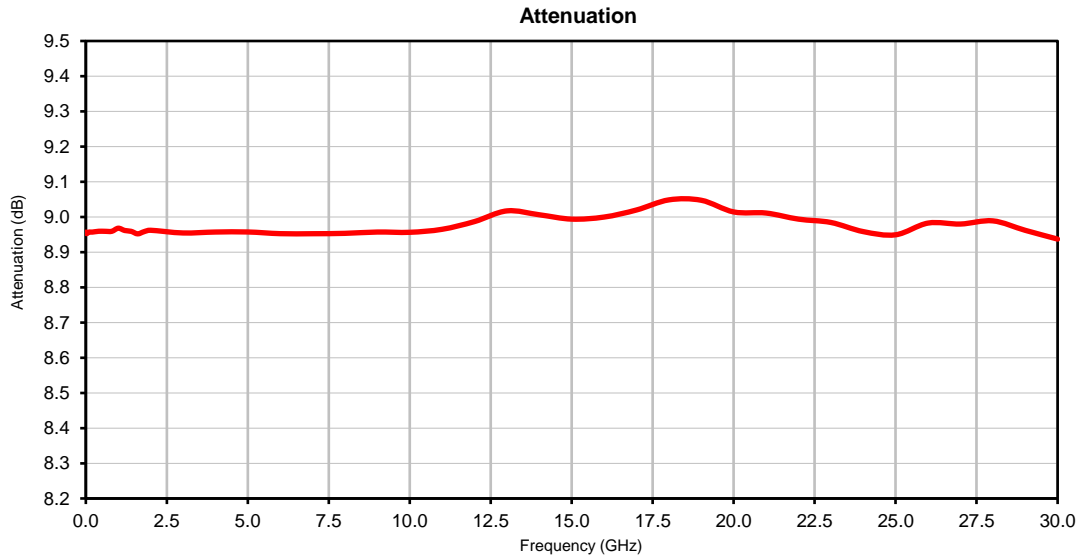

# Fixed Attenuator Die

## Typical Performance Curves

YAT-9A-D+

P.O. Box 350166, Brooklyn, New York 11235-0003 (718) 934-4500 • Fax (718) 332-4661 For detailed performance specs & shopping online see Mini-Circuits web site [www.minicircuits.com](http://www.minicircuits.com)