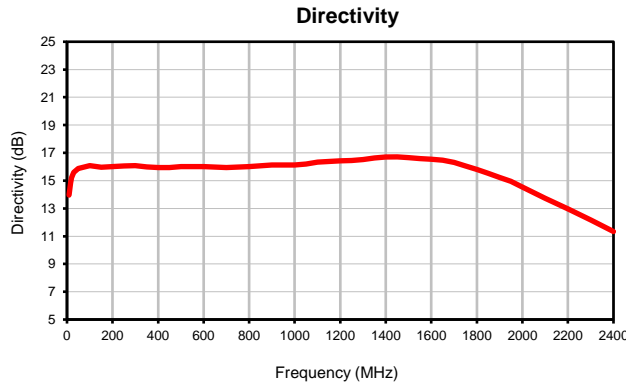

# Directional Coupler

## Typical Performance Curves

ZFDC-6-23-S+

P.O. Box 350166, Brooklyn, New York 11235-0003 (718) 934-4500 • Fax (718) 332-4661 For detailed performance specs & shopping online see Mini-Circuits web site  
 The Design Engineers Search Engine Provides ACTUAL Data Instantly From MINI-CIRCUITS At: [www.minicircuits.com](http://www.minicircuits.com)