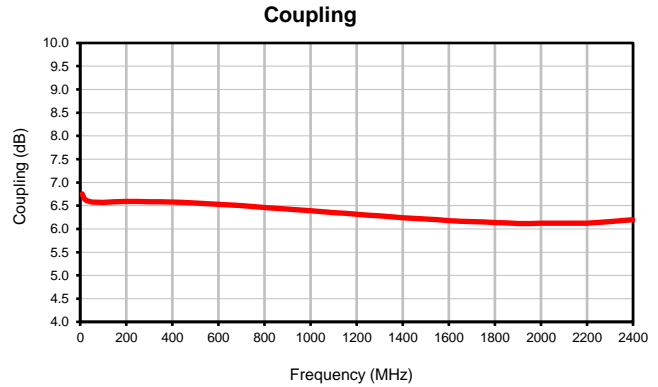

## Typical Performance Curves

ZFDC-6-23-S+

P.O. Box 350166, Brooklyn, New York 11235-0003 (718) 934-4500 • Fax (718) 332-4661 For detailed performance specs & shopping online see Mini-Circuits web site  
 The Design Engineers Search Engine Provides ACTUAL Data Instantly From MINI-CIRCUITS At: [www.minicircuits.com](http://www.minicircuits.com)