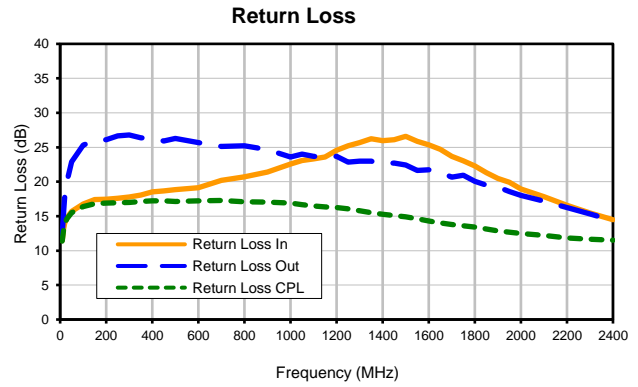

## Typical Performance Curves

ZFDC-6-23-S+

P.O. Box 350166, Brooklyn, New York 11235-0003 (718) 934-4500 • Fax (718) 332-4661 For detailed performance specs & shopping online see Mini-Circuits web site  
 The Design Engineers Search Engine Provides ACTUAL Data Instantly From MINI-CIRCUITS At: [www.minicircuits.com](http://www.minicircuits.com)