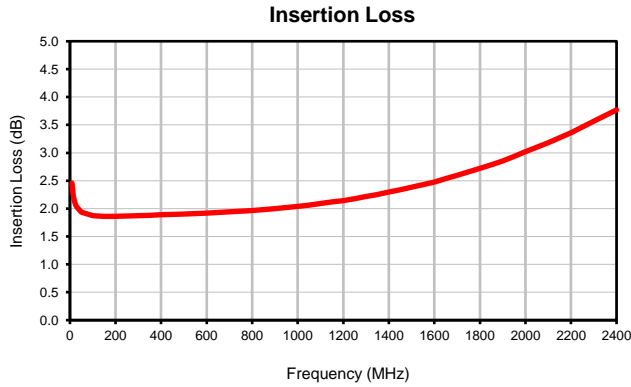

# Directional Coupler

## Typical Performance Curves

ZFDC-6-23-S+

P.O. Box 350166, Brooklyn, New York 11235-0003 (718) 934-4500 • Fax (718) 332-4661 For detailed performance specs & shopping online see Mini-Circuits web site  
 The Design Engineers Search Engine Provides ACTUAL Data Instantly From MINI-CIRCUITS At: [www.minicircuits.com](http://www.minicircuits.com)