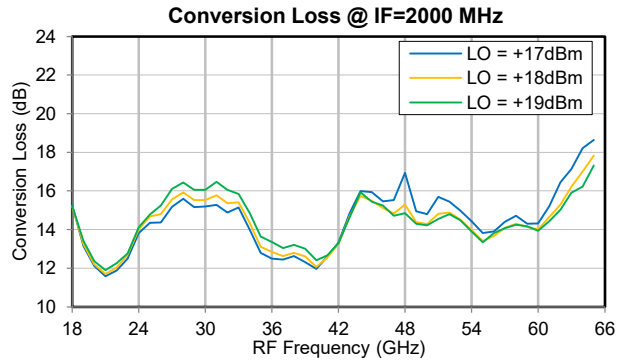

Frequency Mixer

ZMIQ-653H-E+

Typical Performance Curves

Frequency Mixer

ZMIQ-653H-E+

Typical Performance Curves

Typical Performance Curves