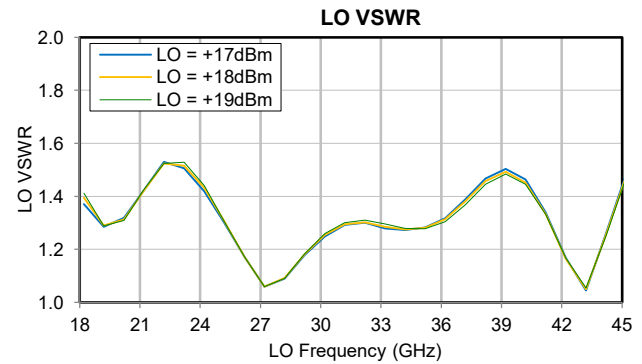

Frequency Mixer

ZMIQ-653H-E+

Typical Performance Curves

Frequency Mixer

ZMIQ-653H-E+

Typical Performance Curves

Typical Performance Curves