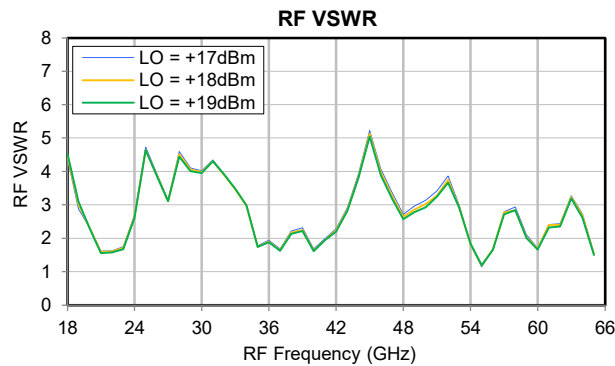

Frequency Mixer

ZMIQ-653H-E+

Typical Performance Curves

Frequency Mixer

ZMIQ-653H-E+

Typical Performance Curves

Typical Performance Curves