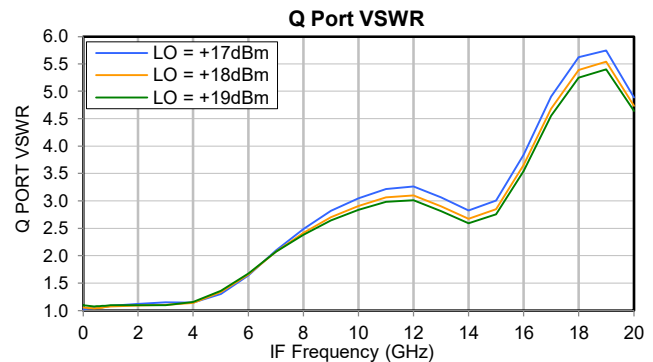

Frequency Mixer

ZMIQ-653H-E+

Typical Performance Curves

Frequency Mixer

ZMIQ-653H-E+

Typical Performance Curves

Typical Performance Curves