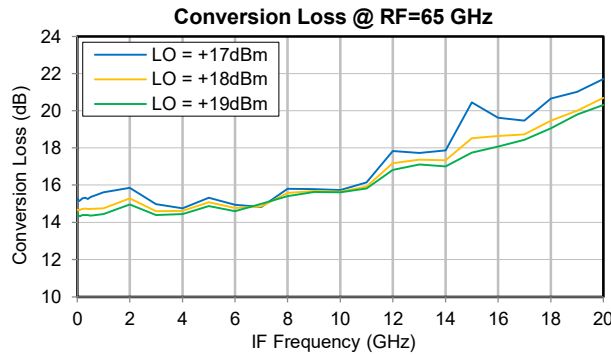

Frequency Mixer

ZMIQ-653H-E+

Typical Performance Curves

Frequency Mixer

ZMIQ-653H-E+

Typical Performance Curves

Typical Performance Curves