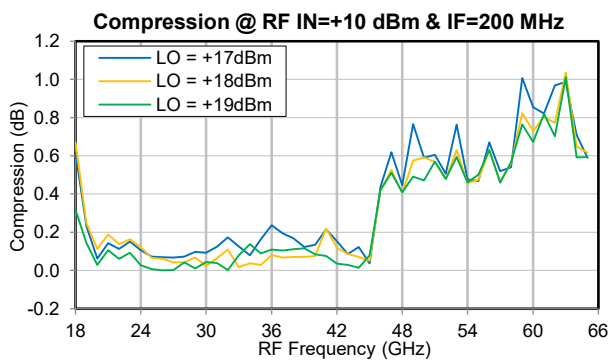

Frequency Mixer

ZMIQ-653H-E+

Typical Performance Curves

Frequency Mixer

ZMIQ-653H-E+

Typical Performance Curves

Typical Performance Curves