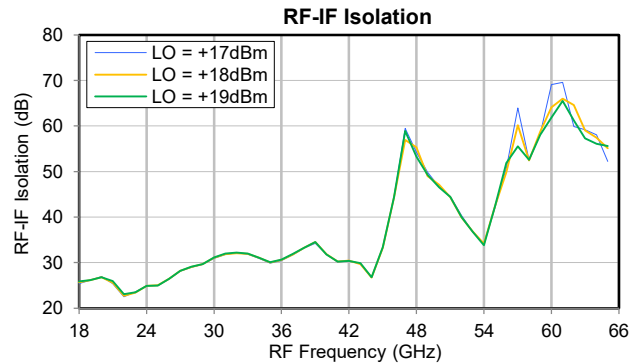

Frequency Mixer

ZMIQ-653H-E+

Typical Performance Curves

Frequency Mixer

ZMIQ-653H-E+

Typical Performance Curves

Typical Performance Curves