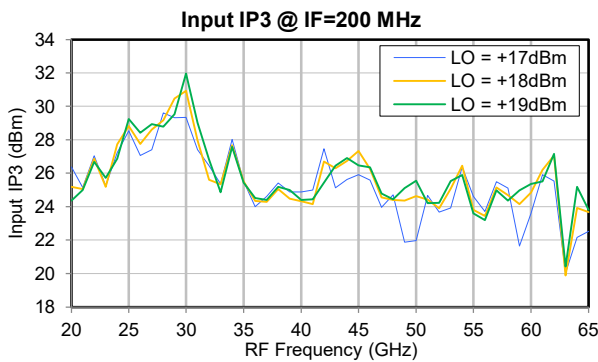

Frequency Mixer

ZMIQ-653H-E+

Typical Performance Curves

Frequency Mixer

ZMIQ-653H-E+

Typical Performance Curves

Typical Performance Curves