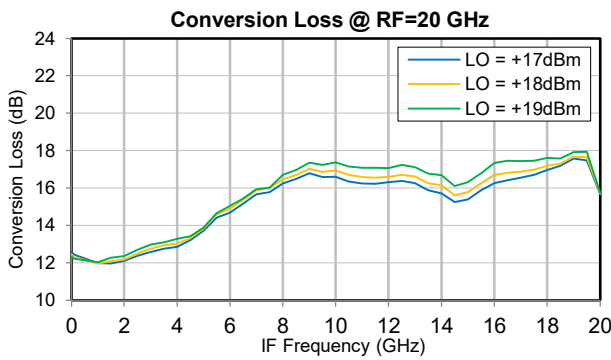

Frequency Mixer

ZMIQ-653H-E+

Typical Performance Curves

Frequency Mixer

ZMIQ-653H-E+

Typical Performance Curves

Typical Performance Curves