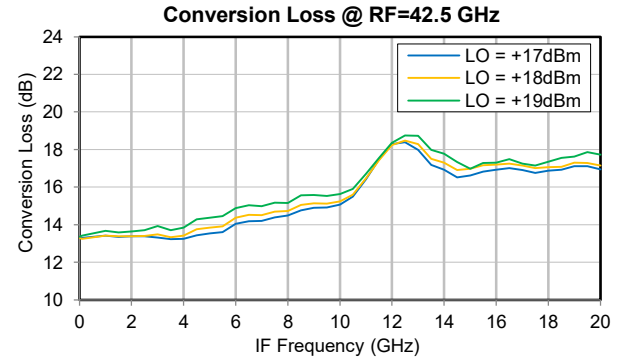

Frequency Mixer

ZMIQ-653H-E+

Typical Performance Curves

Frequency Mixer

ZMIQ-653H-E+

Typical Performance Curves

Typical Performance Curves