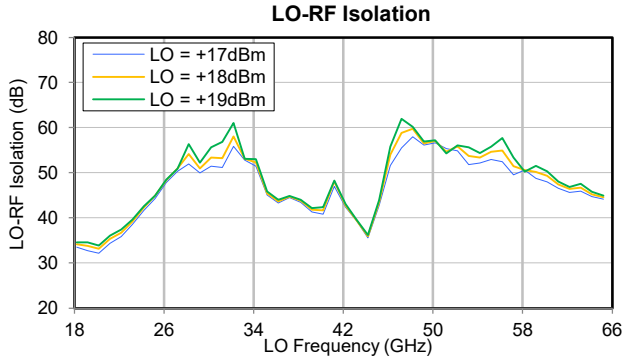

Frequency Mixer

ZMIQ-653H-E+

Typical Performance Curves

Frequency Mixer

ZMIQ-653H-E+

Typical Performance Curves

Typical Performance Curves