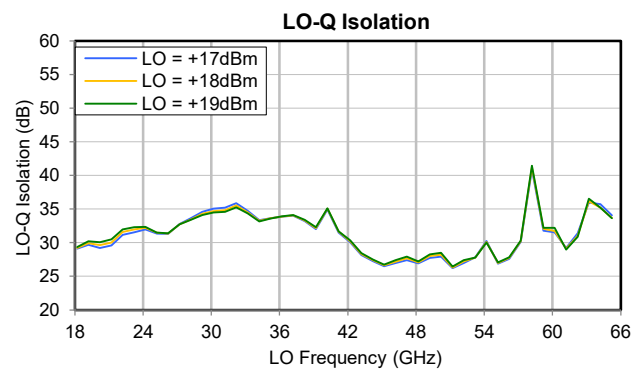

Frequency Mixer

ZMIQ-653H-E+

Typical Performance Curves

Frequency Mixer

ZMIQ-653H-E+

Typical Performance Curves

Typical Performance Curves