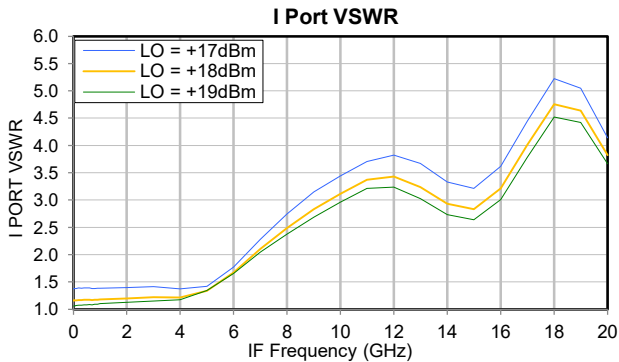

Frequency Mixer

ZMIQ-653H-E+

Typical Performance Curves

Frequency Mixer

ZMIQ-653H-E+

Typical Performance Curves

Typical Performance Curves