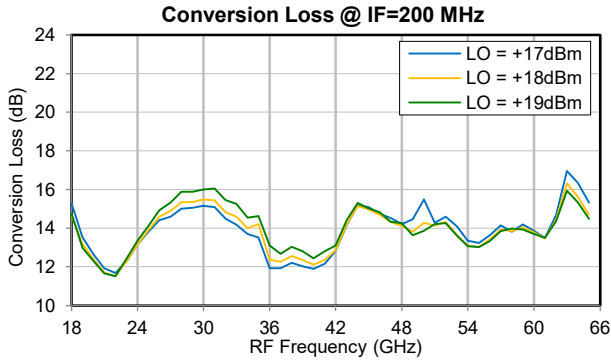

Frequency Mixer

ZMIQ-653H-E+

Typical Performance Curves

Frequency Mixer

ZMIQ-653H-E+

Typical Performance Curves

Typical Performance Curves