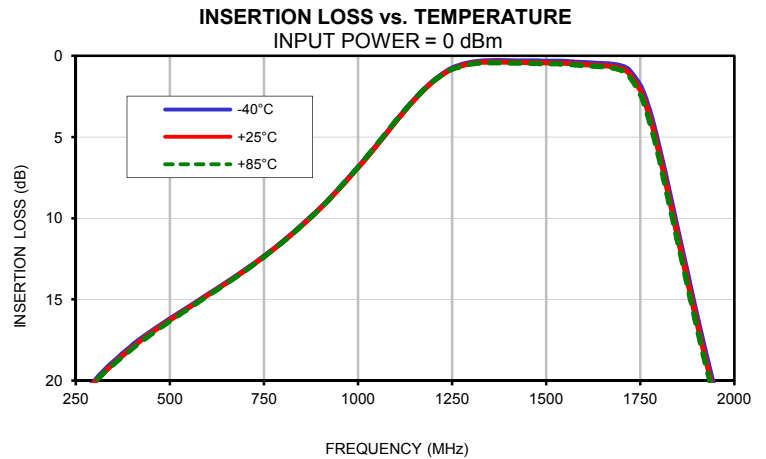

Typical Performance Curves

Coaxial Band Pass Filter

ZX75BP-1500-S+

Typical Performance Curves