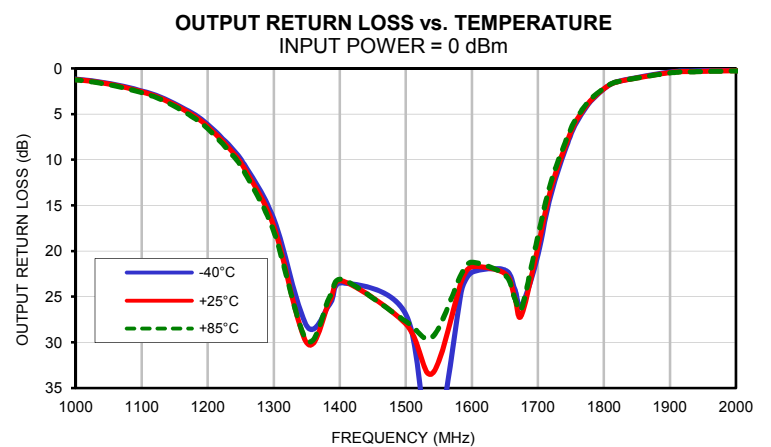

Typical Performance Curves

Coaxial Band Pass Filter

ZX75BP-1500-S+

Typical Performance Curves