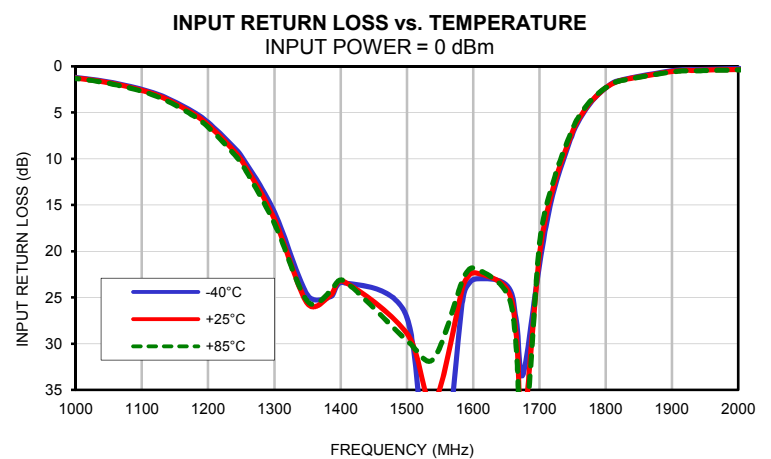

Typical Performance Curves

Coaxial Band Pass Filter

ZX75BP-1500-S+

Typical Performance Curves