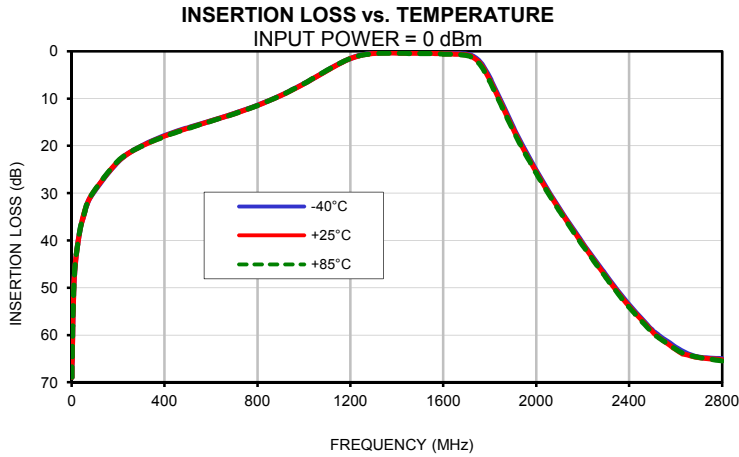

Typical Performance Curves

Coaxial Band Pass Filter

ZX75BP-1500-S+

Typical Performance Curves