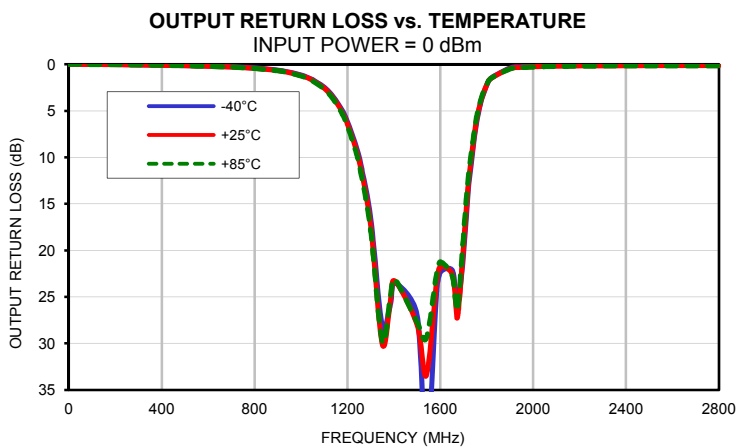

Typical Performance Curves

Coaxial Band Pass Filter

ZX75BP-1500-S+

Typical Performance Curves