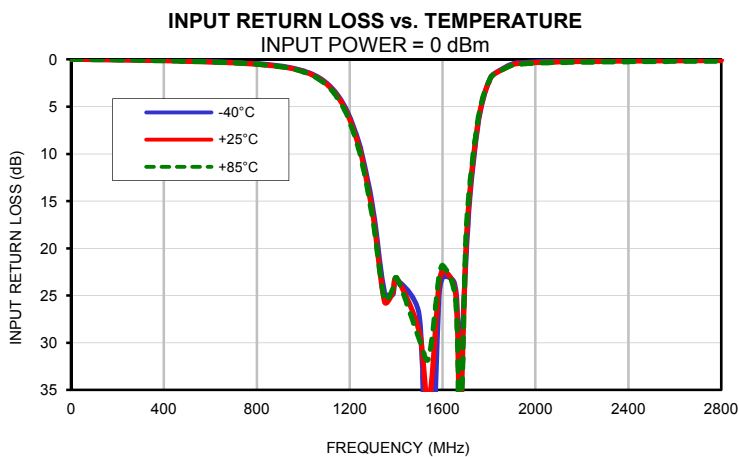

Typical Performance Curves

Coaxial Band Pass Filter

ZX75BP-1500-S+

Typical Performance Curves