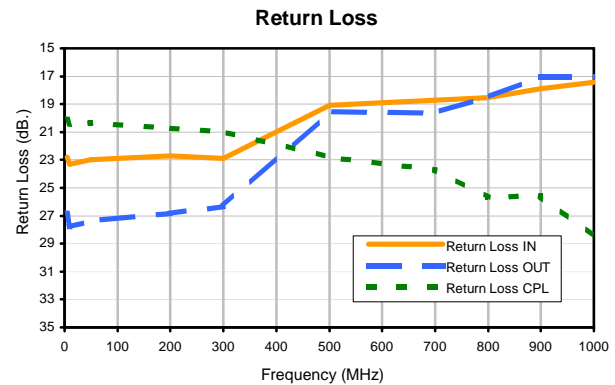

## Typical Performance Curves

ADC-15-4-75

REV. X1  
 ADC-15-4-75  
 060718  
 Page 1 of 1

IF/RF MICROWAVE COMPONENTS • ISO 9001 ISO 14001 AS 9100 CERTIFIED RoHS compliant  
 P.O. Box 350166, Brooklyn, New York 11235-0003 (718) 934-4500 Fax (718) 332-4661