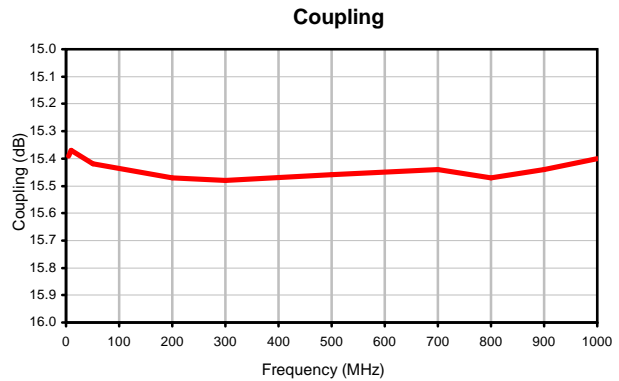

## Typical Performance Curves

ADC-15-4-75

REV. X1  
 ADC-15-4-75  
 060718  
 Page 1 of 1

IF/RF MICROWAVE COMPONENTS • ISO 9001 ISO 14001 AS 9100 CERTIFIED RoHS compliant  
 P.O. Box 350166, Brooklyn, New York 11235-0003 (718) 934-4500 Fax (718) 332-4661