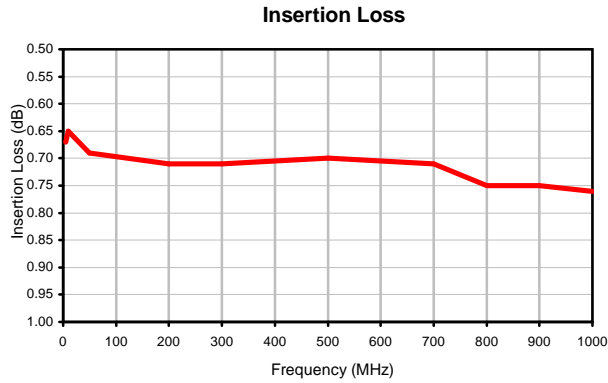

## Typical Performance Curves

ADC-15-4-75

REV. X1  
 ADC-15-4-75  
 060718  
 Page 1 of 1

IF/RF MICROWAVE COMPONENTS • ISO 9001 ISO 14001 AS 9100 CERTIFIED RoHS compliant  
 P.O. Box 350166, Brooklyn, New York 11235-0003 (718) 934-4500 Fax (718) 332-4661