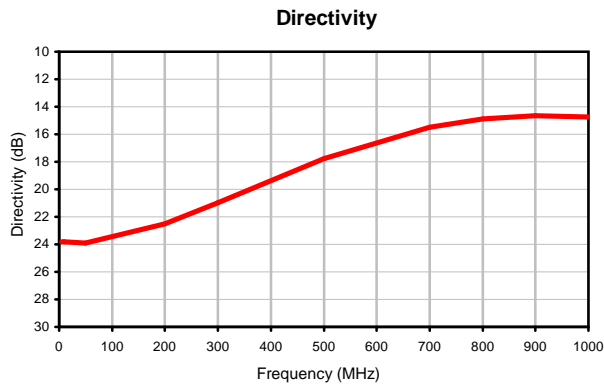

## Typical Performance Curves

ADC-15-4-75

REV. X1  
 ADC-15-4-75  
 060718  
 Page 1 of 1

IF/RF MICROWAVE COMPONENTS • ISO 9001 ISO 14001 AS 9100 CERTIFIED RoHS compliant  
 P.O. Box 350166, Brooklyn, New York 11235-0003 (718) 934-4500 Fax (718) 332-4661