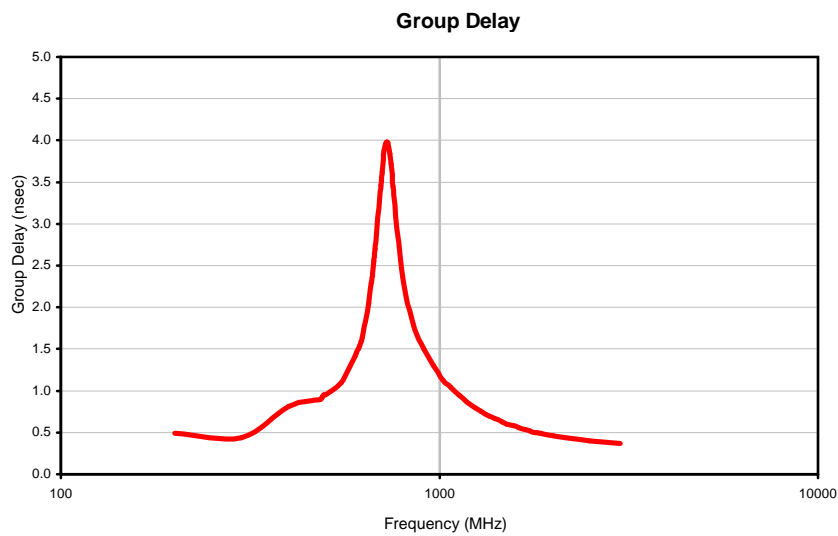

Coaxial High Pass Filter

BHP-800+

Typical Performance Curves

IF/RF MICROWAVE COMPONENTS • ISO 9001 ISO 14001 AS 9100 CERTIFIED • RoHS compliant
P.O. Box 350166, Brooklyn, New York 11235-0003 (718) 934-4500 Fax (718) 332-4661