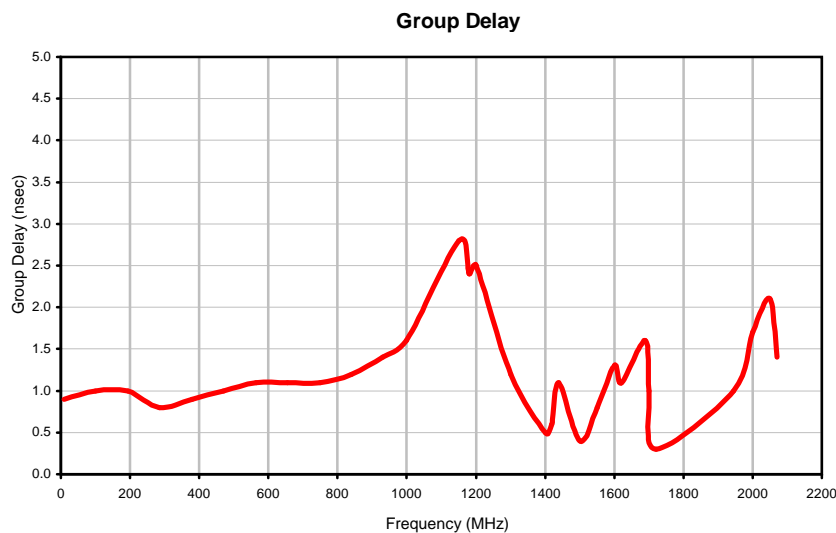

Typical Performance Curves

REV. X1
BLP-1200+
060724
Page 1 of 1

RF/MICROWAVE COMPONENTS • ISO 9001 ISO 14001 AS 9100 CERTIFIED RoHS compliant
P.O. Box 350166, Brooklyn, New York 11235-0003 (718) 934-4500 Fax (718) 332-4661