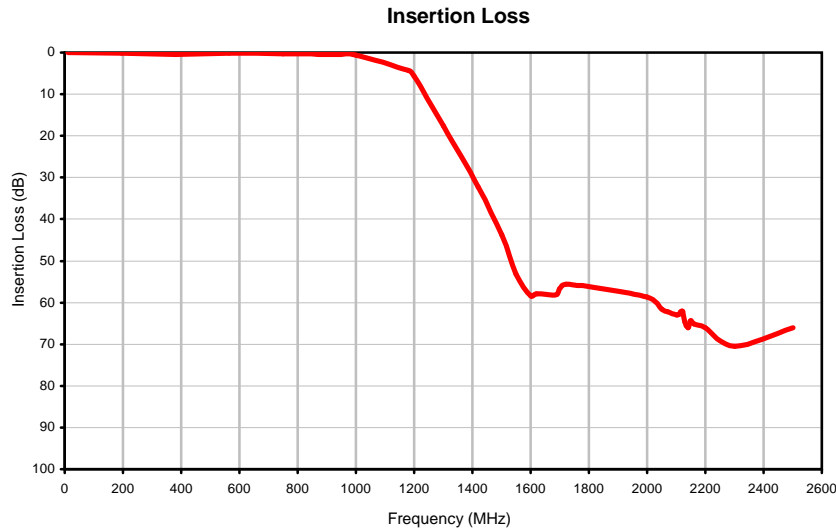

Typical Performance Curves

REV. X1
BLP-1200+
060724
Page 1 of 1

RF/MICROWAVE COMPONENTS • ISO 9001 ISO 14001 AS 9100 CERTIFIED RoHS compliant
P.O. Box 350166, Brooklyn, New York 11235-0003 (718) 934-4500 Fax (718) 332-4661