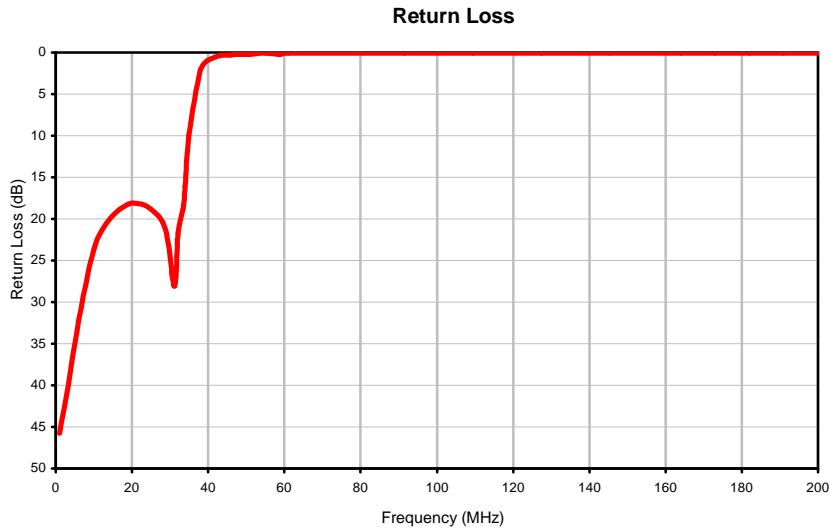

Typical Performance Curves

REV. X1
BLP-30+
070603
Page 1 of 1

RF/MICROWAVE COMPONENTS • ISO 9001 ISO 14001 AS 9100 CERTIFIED RoHS compliant
P.O. Box 350166, Brooklyn, New York 11235-0003 (718) 934-4500 Fax (718) 332-4661