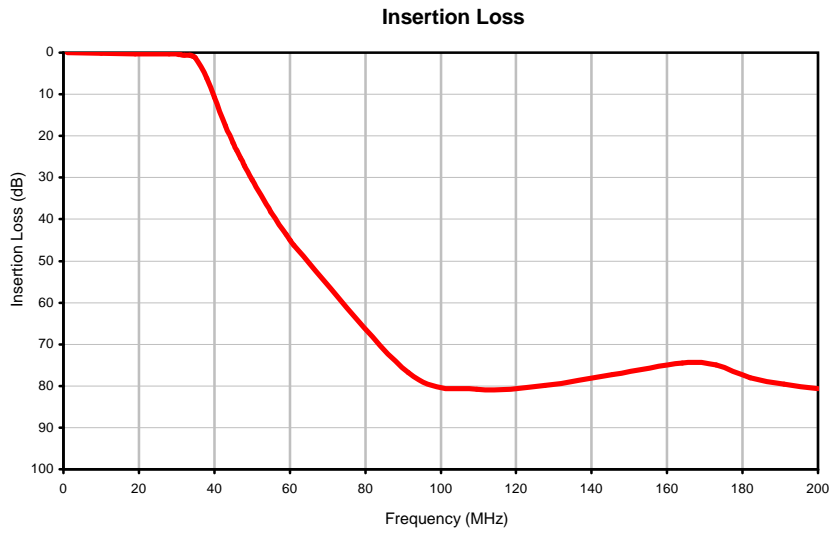

Typical Performance Curves

REV. X1
BLP-30+
070603
Page 1 of 1

RF/MICROWAVE COMPONENTS • ISO 9001 ISO 14001 AS 9100 CERTIFIED RoHS compliant
P.O. Box 350166, Brooklyn, New York 11235-0003 (718) 934-4500 Fax (718) 332-4661