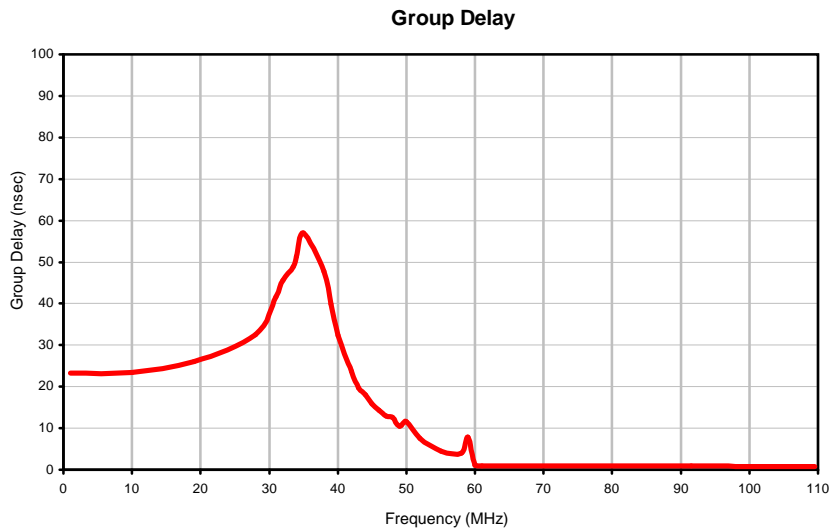

Typical Performance Curves

REV. X1
BLP-30+
070603
Page 1 of 1

RF/MICROWAVE COMPONENTS • ISO 9001 ISO 14001 AS 9100 CERTIFIED RoHS compliant
P.O. Box 350166, Brooklyn, New York 11235-0003 (718) 934-4500 Fax (718) 332-4661