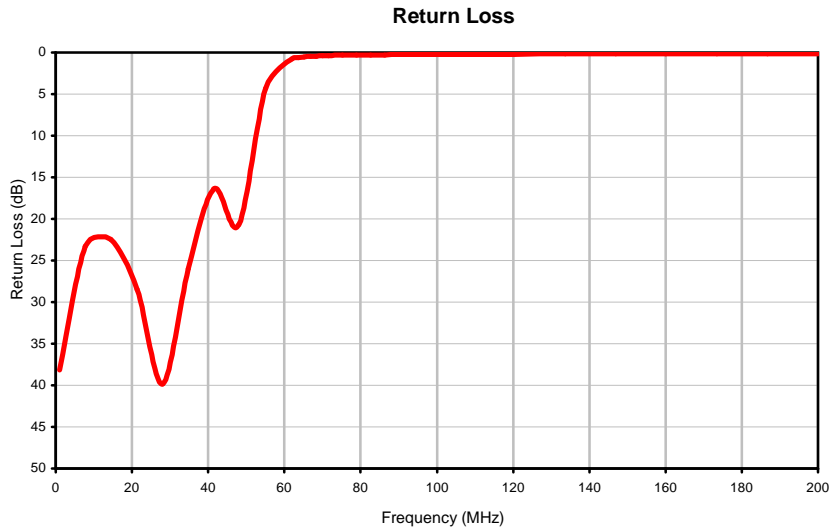

## Typical Performance Curves

REV. X1  
BLP-50-75+  
060724  
Page 1 of 1

IF/RF MICROWAVE COMPONENTS • ISO 9001 ISO 14001 AS 9100 CERTIFIED RoHS compliant  
P.O. Box 350166, Brooklyn, New York 11235-0003 (718) 934-4500 Fax (718) 332-4661