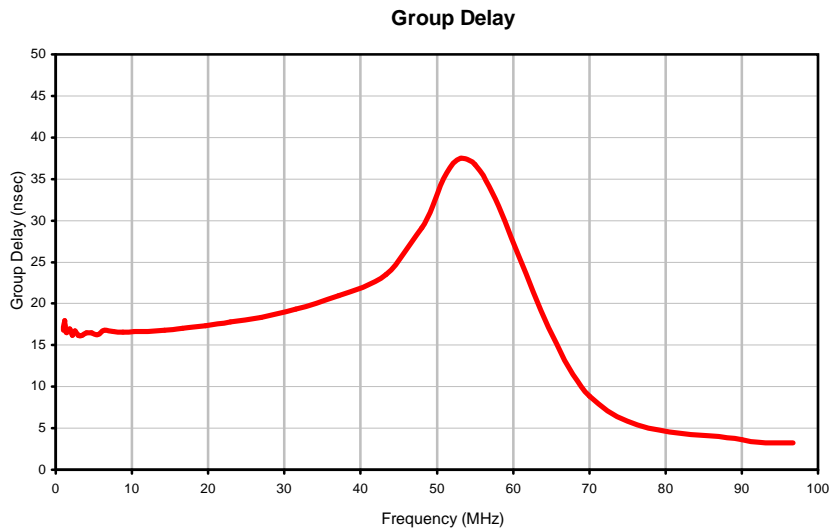

## Typical Performance Curves

REV. X1  
BLP-50-75+  
060724  
Page 1 of 1

IF/RF MICROWAVE COMPONENTS • ISO 9001 ISO 14001 AS 9100 CERTIFIED RoHS compliant  
P.O. Box 350166, Brooklyn, New York 11235-0003 (718) 934-4500 Fax (718) 332-4661