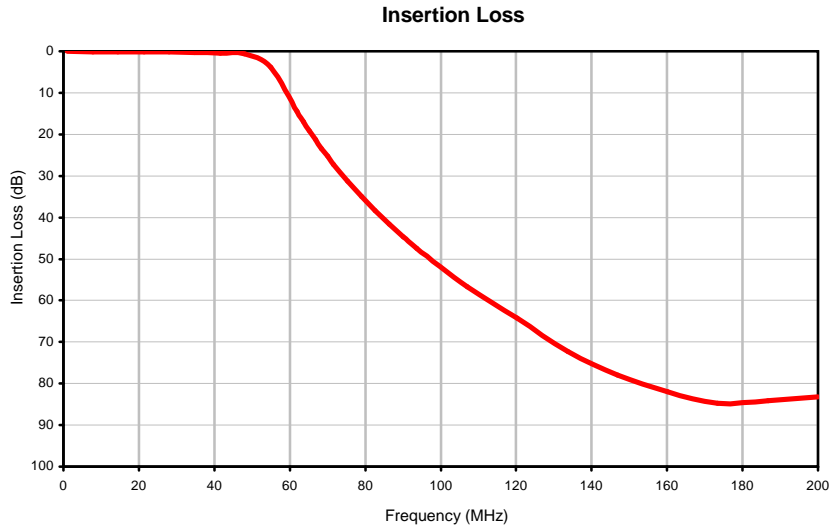

## Typical Performance Curves

REV. X1  
BLP-50-75+  
060724  
Page 1 of 1

IF/RF MICROWAVE COMPONENTS • ISO 9001 ISO 14001 AS 9100 CERTIFIED RoHS compliant  
P.O. Box 350166, Brooklyn, New York 11235-0003 (718) 934-4500 Fax (718) 332-4661