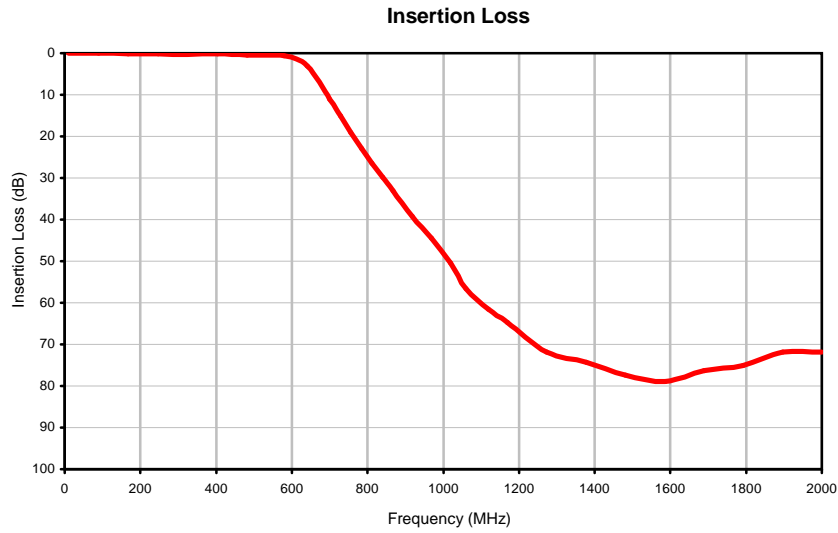

Coaxial Low Pass Filter

BLP-600-75+

Typical Performance Curves

REV. X1
BLP-600-75+
060724
Page 1 of 1

IF/RF MICROWAVE COMPONENTS • ISO 9001 ISO 14001 AS 9100 CERTIFIED RoHS compliant
P.O. Box 350166, Brooklyn, New York 11235-0003 (718) 934-4500 Fax (718) 332-4661