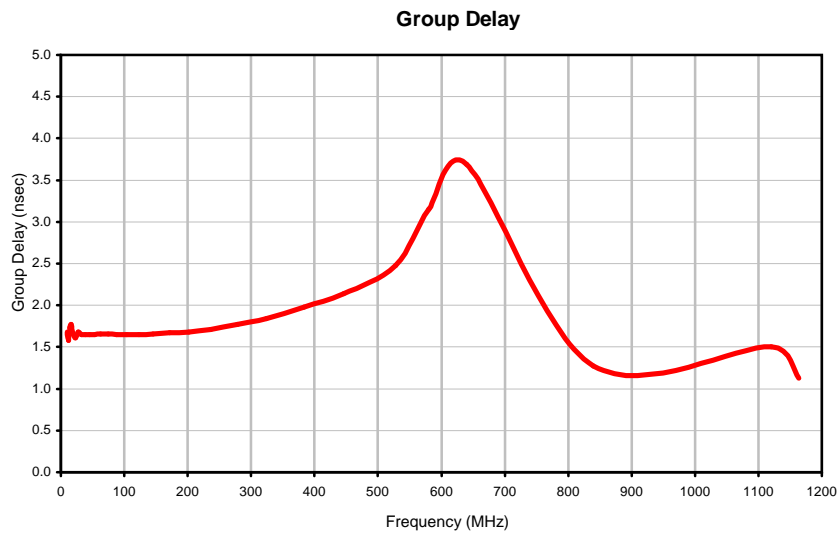

Coaxial Low Pass Filter

BLP-600-75+

Typical Performance Curves

REV. X1
BLP-600-75+
060724
Page 1 of 1

IF/RF MICROWAVE COMPONENTS • ISO 9001 ISO 14001 AS 9100 CERTIFIED RoHS compliant
P.O. Box 350166, Brooklyn, New York 11235-0003 (718) 934-4500 Fax (718) 332-4661