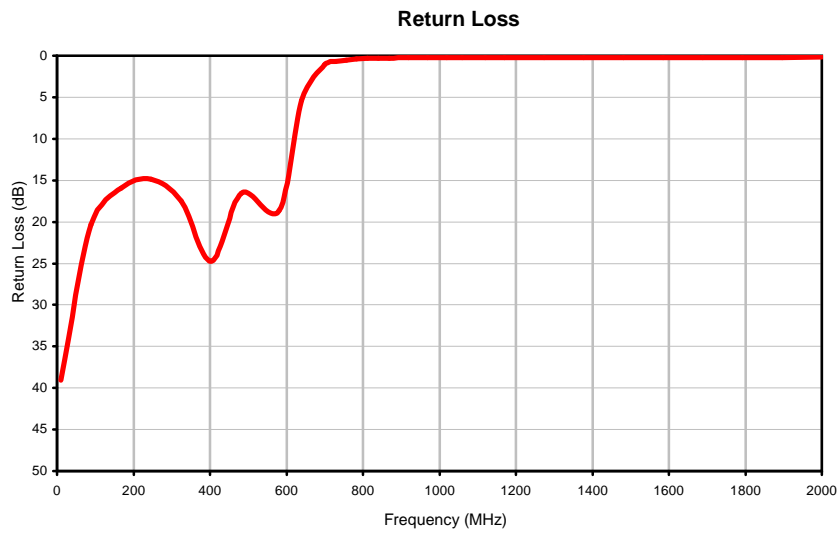

Coaxial Low Pass Filter

BLP-600-75+

Typical Performance Curves

REV. X1
BLP-600-75+
060724
Page 1 of 1

IF/RF MICROWAVE COMPONENTS • ISO 9001 ISO 14001 AS 9100 CERTIFIED RoHS compliant
P.O. Box 350166, Brooklyn, New York 11235-0003 (718) 934-4500 Fax (718) 332-4661