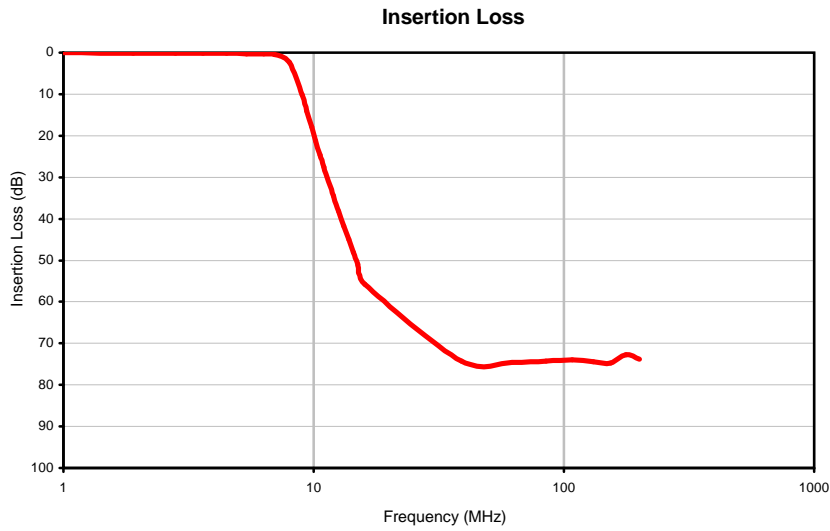

Typical Performance Curves

REV. X1
BLP-7-75+
060724
Page 1 of 1

IF/RF MICROWAVE COMPONENTS • ISO 9001 ISO 14001 AS 9100 CERTIFIED RoHS compliant
P.O. Box 350166, Brooklyn, New York 11235-0003 (718) 934-4500 Fax (718) 332-4661