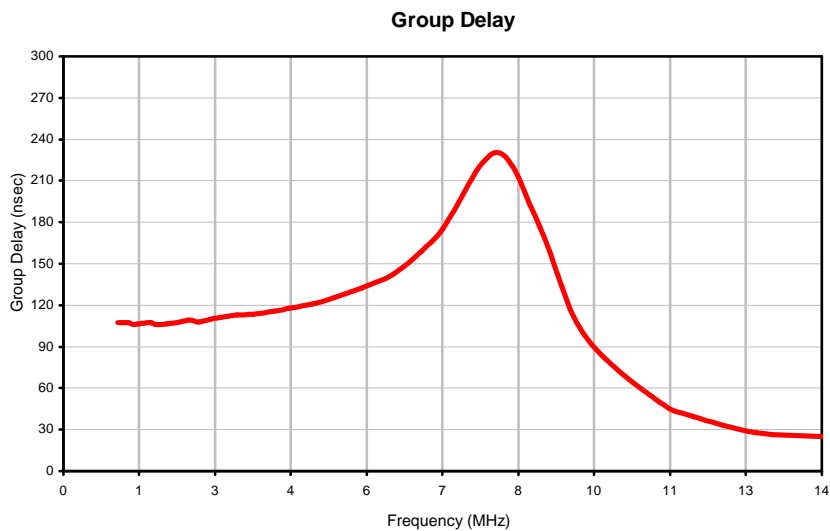

Typical Performance Curves

REV. X1
BLP-7-75+
060724
Page 1 of 1

IF/RF MICROWAVE COMPONENTS • ISO 9001 ISO 14001 AS 9100 CERTIFIED RoHS compliant
P.O. Box 350166, Brooklyn, New York 11235-0003 (718) 934-4500 Fax (718) 332-4661