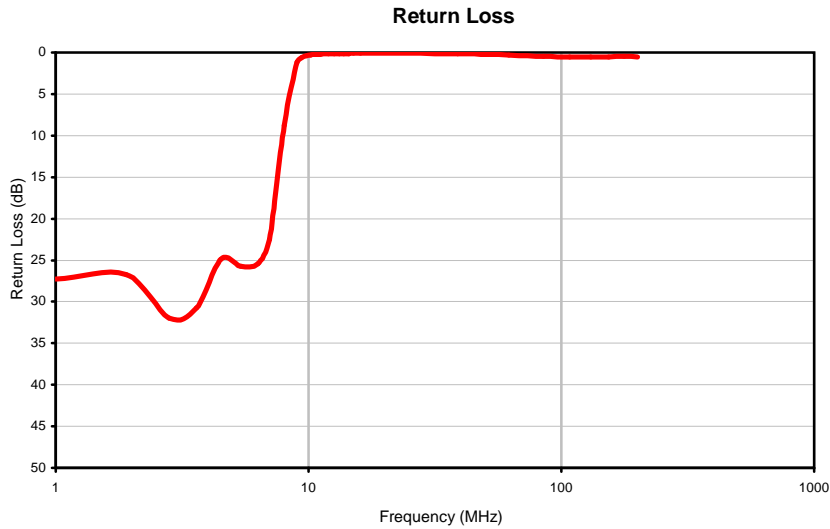

Typical Performance Curves

REV. X1
BLP-7-75+
060724
Page 1 of 1

IF/RF MICROWAVE COMPONENTS • ISO 9001 ISO 14001 AS 9100 CERTIFIED RoHS compliant
P.O. Box 350166, Brooklyn, New York 11235-0003 (718) 934-4500 Fax (718) 332-4661