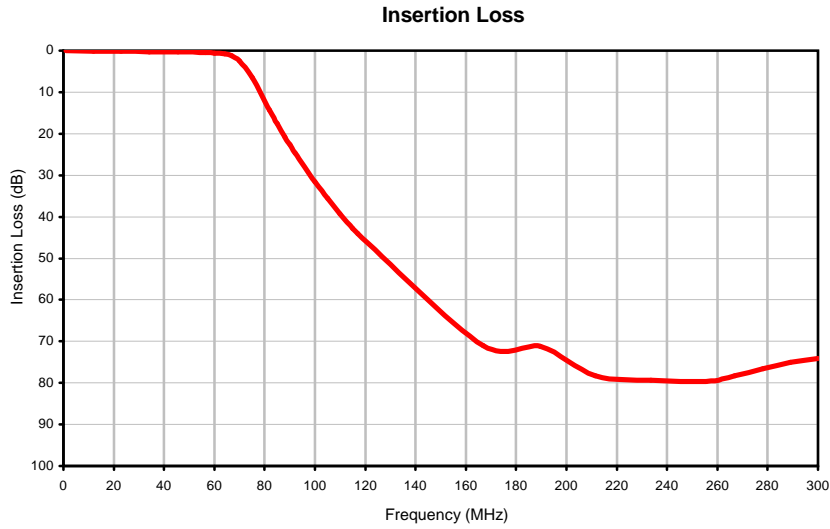

Typical Performance Curves

IF/RF MICROWAVE COMPONENTS • ISO 9001 ISO 14001 AS 9100 CERTIFIED RoHS compliant
P.O. Box 350166, Brooklyn, New York 11235-0003 (718) 934-4500 Fax (718) 332-4661

The Design Engineers Search Engine finds the model you need, Instantly • For detailed performance specs & shopping online see