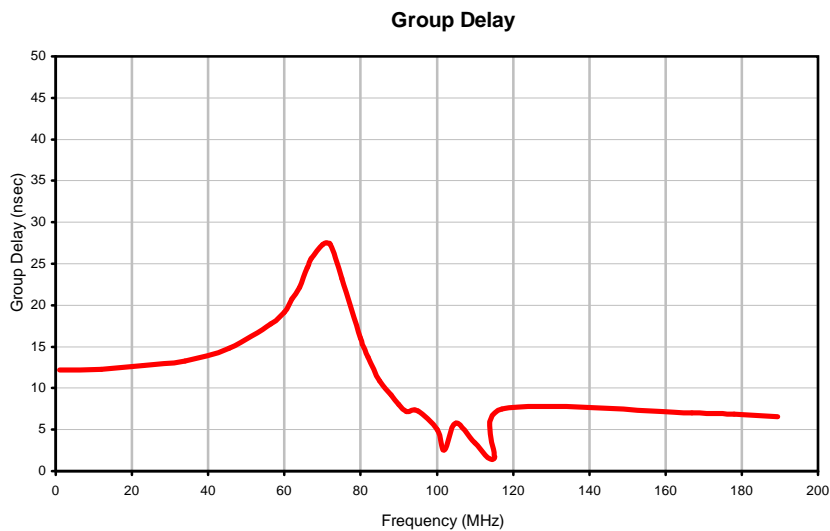

Typical Performance Curves

IF/RF MICROWAVE COMPONENTS • ISO 9001 ISO 14001 AS 9100 CERTIFIED RoHS compliant
P.O. Box 350166, Brooklyn, New York 11235-0003 (718) 934-4500 Fax (718) 332-4661

The Design Engineers Search Engine finds the model you need, Instantly • For detailed performance specs & shopping online see