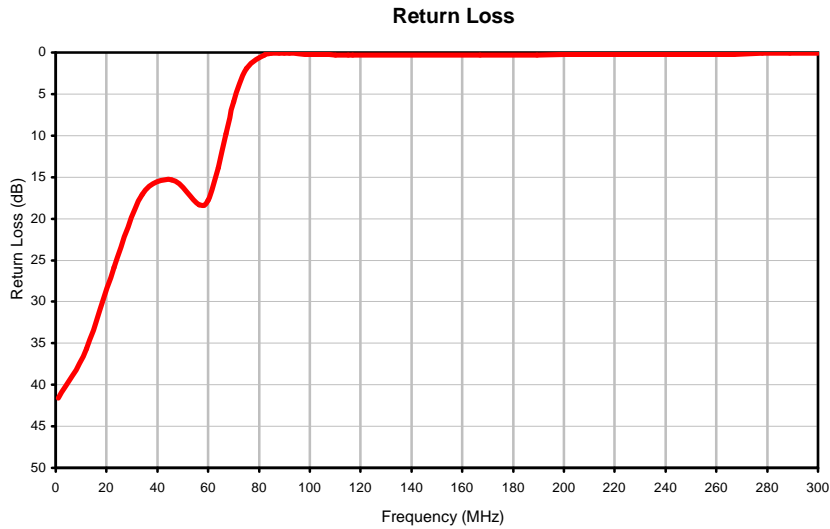

Typical Performance Curves

IF/RF MICROWAVE COMPONENTS • ISO 9001 ISO 14001 AS 9100 CERTIFIED RoHS compliant
P.O. Box 350166, Brooklyn, New York 11235-0003 (718) 934-4500 Fax (718) 332-4661

The Design Engineers Search Engine finds the model you need, Instantly • For detailed performance specs & shopping online see