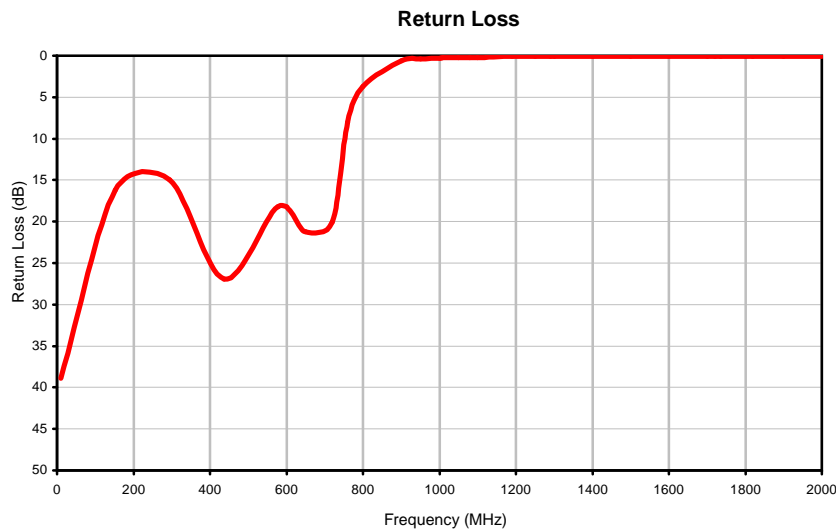

Typical Performance Curves

REV. X1
BLP-800+
070603
Page 1 of 1

RF/MICROWAVE COMPONENTS • ISO 9001 ISO 14001 AS 9100 CERTIFIED RoHS compliant
P.O. Box 350166, Brooklyn, New York 11235-0003 (718) 934-4500 Fax (718) 332-4661