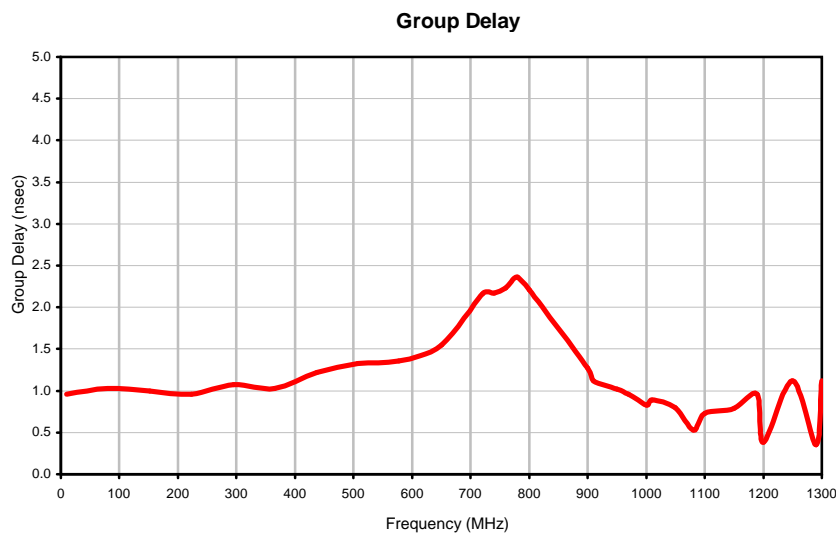

Typical Performance Curves

REV. X1
BLP-800+
070603
Page 1 of 1

RF/MICROWAVE COMPONENTS • ISO 9001 ISO 14001 AS 9100 CERTIFIED RoHS compliant
P.O. Box 350166, Brooklyn, New York 11235-0003 (718) 934-4500 Fax (718) 332-4661