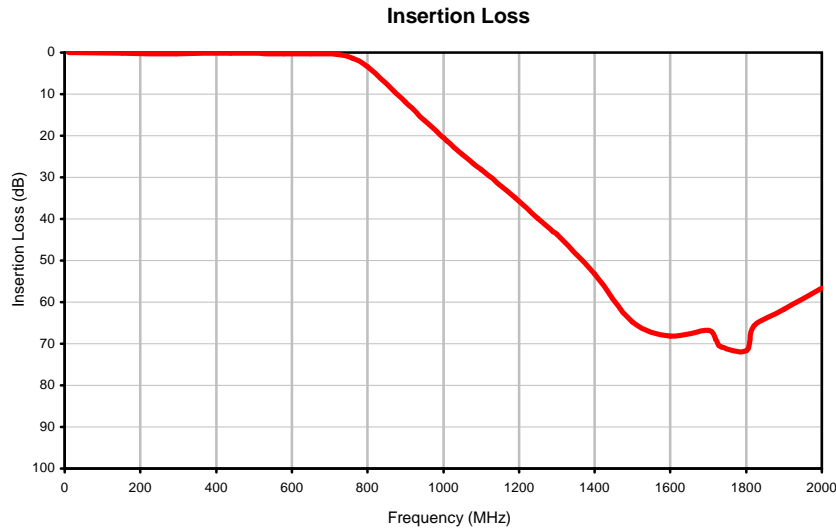

Typical Performance Curves

REV. X1
BLP-800+
070603
Page 1 of 1

RF/MICROWAVE COMPONENTS • ISO 9001 ISO 14001 AS 9100 CERTIFIED RoHS compliant
P.O. Box 350166, Brooklyn, New York 11235-0003 (718) 934-4500 Fax (718) 332-4661