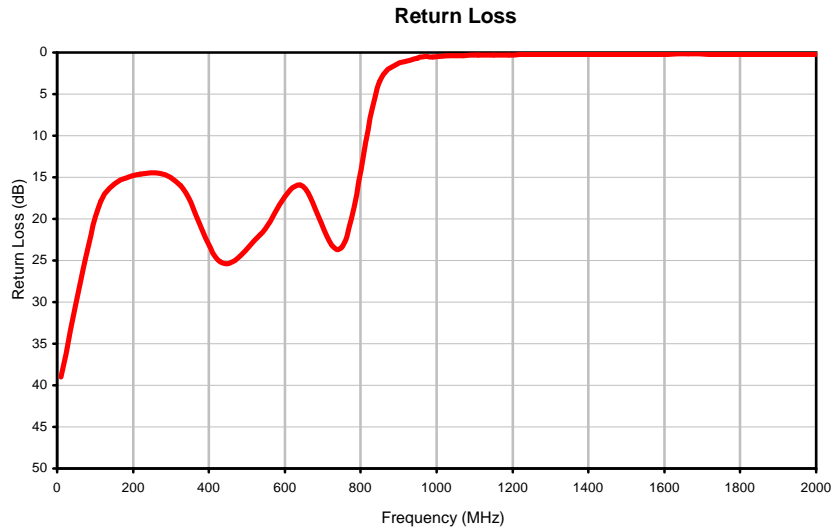

Typical Performance Curves

REV. X1
BLP-850-75+
070603
Page 1 of 1

RF/MICROWAVE COMPONENTS • ISO 9001 ISO 14001 AS 9100 CERTIFIED RoHS compliant
P.O. Box 350166, Brooklyn, New York 11235-0003 (718) 934-4500 Fax (718) 332-4661