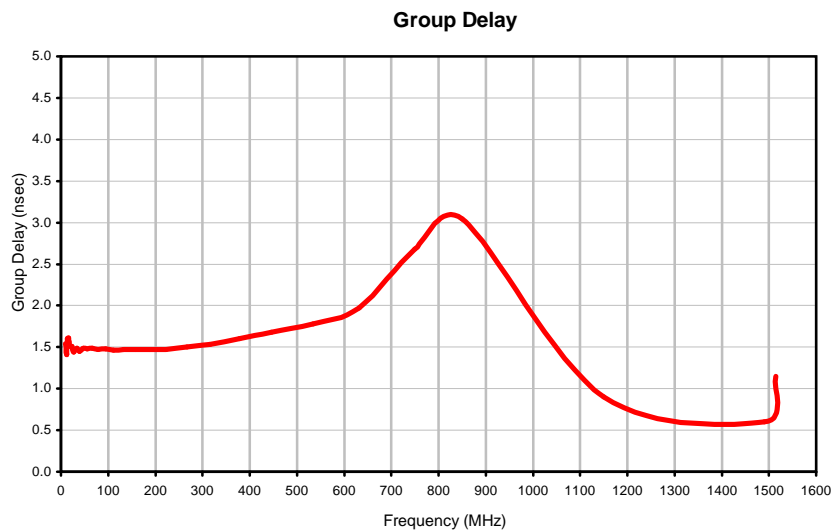

Typical Performance Curves

REV. X1
BLP-850-75+
070603
Page 1 of 1

RF/MICROWAVE COMPONENTS • ISO 9001 ISO 14001 AS 9100 CERTIFIED RoHS compliant
P.O. Box 350166, Brooklyn, New York 11235-0003 (718) 934-4500 Fax (718) 332-4661