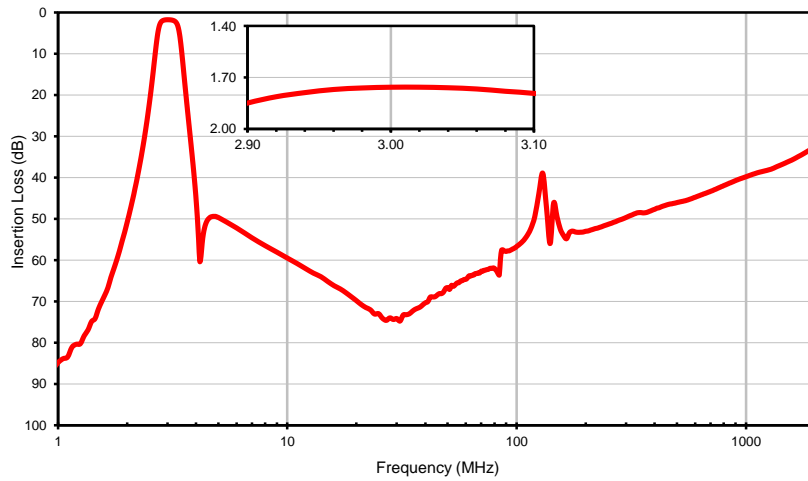

Typical Performance Curves

Insertion Loss

Return Loss

Group Delay

ISO 9001 ISO 14001 AS 9100 CERTIFIED

P.O. Box 350166, Brooklyn, New York 11235-0003 (718) 934-4500 • Fax (718) 332-4661 For detailed performance specs & shopping online see Mini-Circuits web site
The Design Engineers Search Engine Provides ACTUAL Data Instantly From MINI-CIRCUITS At: www.minicircuits.com

IF/RF MICROWAVE COMPONENTS

REV. X1
BPF-EDU1918
URJ
151128
Page 1 of 1