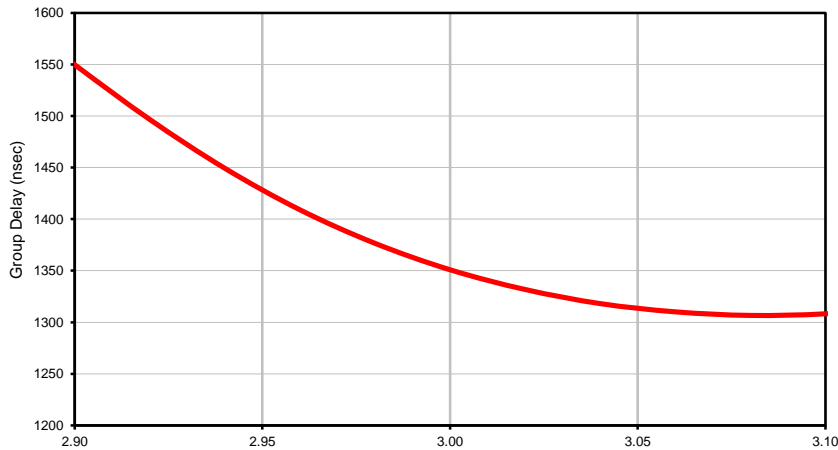

Typical Performance Curves

Insertion Loss

Return Loss

Group Delay

ISO 9001 ISO 14001 AS 9100 CERTIFIED

P.O. Box 350166, Brooklyn, New York 11235-0003 (718) 934-4500 • Fax (718) 332-4661 For detailed performance specs & shopping online see Mini-Circuits web site
The Design Engineers Search Engine Provides ACTUAL Data Instantly From MINI-CIRCUITS At: www.minicircuits.com