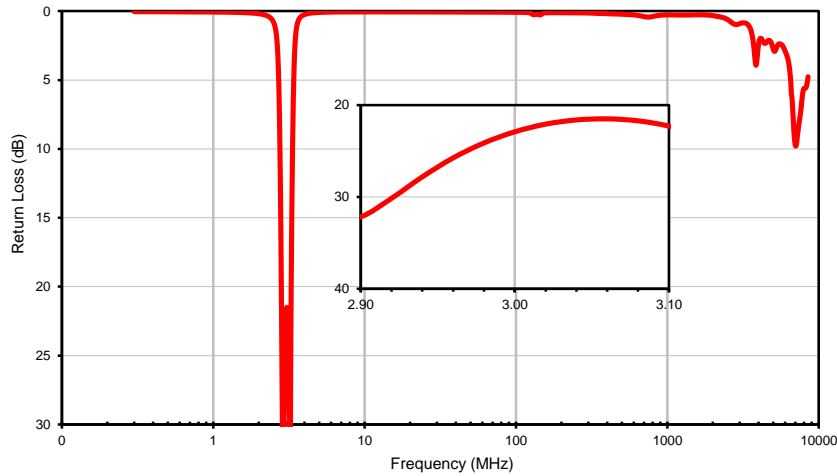

Typical Performance Curves

Insertion Loss

Return Loss

Group Delay

ISO 9001 ISO 14001 AS 9100 CERTIFIED

P.O. Box 350166, Brooklyn, New York 11235-0003 (718) 934-4500 • Fax (718) 332-4661 For detailed performance specs & shopping online see Mini-Circuits web site
The Design Engineers Search Engine Provides ACTUAL Data Instantly From MINI-CIRCUITS At: www.minicircuits.com

IF/RF MICROWAVE COMPONENTS

REV. X1
BPF-EDU1918
URJ
151128
Page 1 of 1