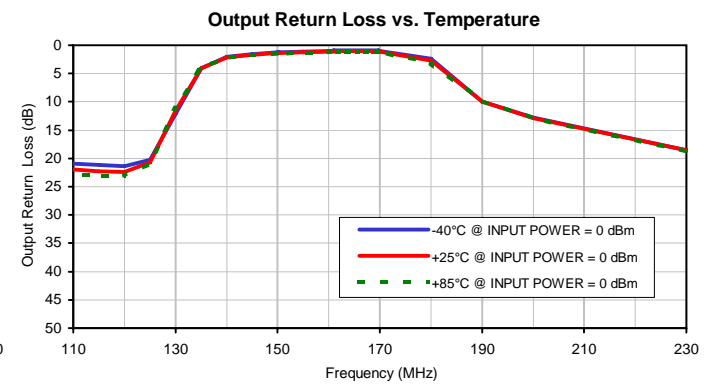

Typical Performance Curves

Band Stop Filter

BSF-C160+

Typical Performance Curves