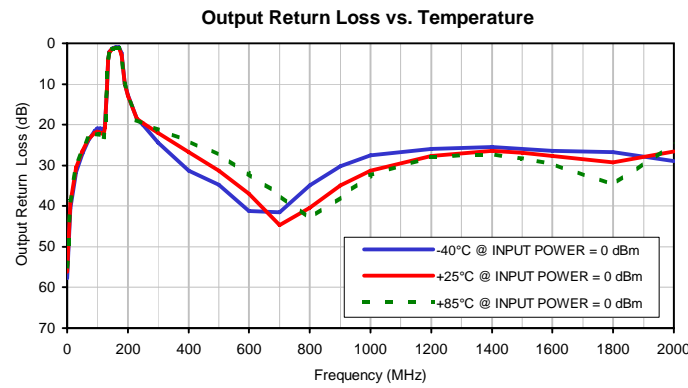

Typical Performance Curves

Band Stop Filter

BSF-C160+

Typical Performance Curves