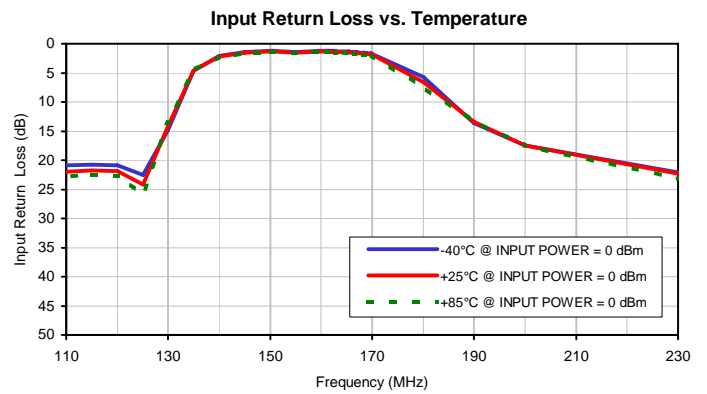

Typical Performance Curves

Band Stop Filter

BSF-C160+

Typical Performance Curves