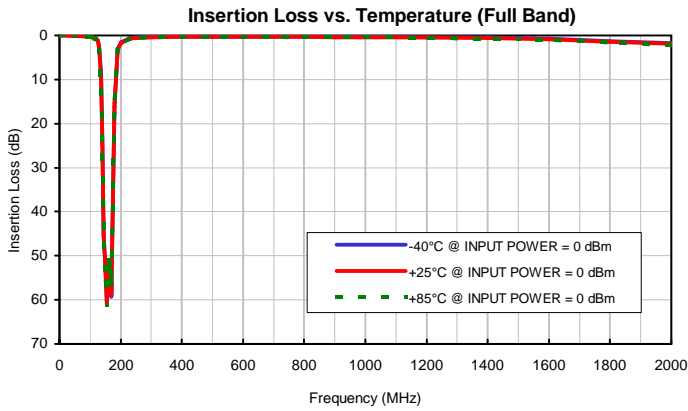

Typical Performance Curves

Band Stop Filter

BSF-C160+

Typical Performance Curves