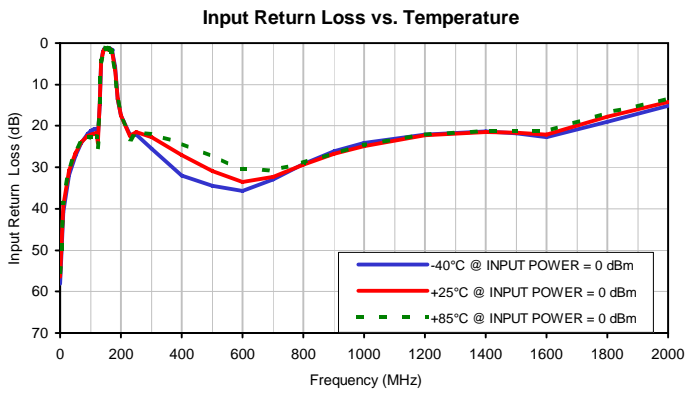

Typical Performance Curves

Band Stop Filter

BSF-C160+

Typical Performance Curves