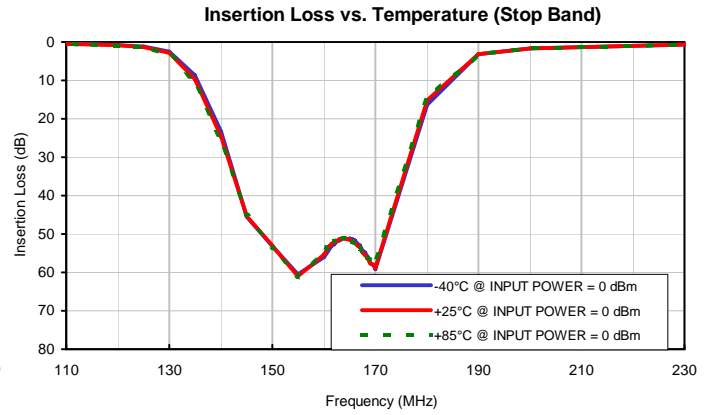

Typical Performance Curves

Band Stop Filter

BSF-C160+

Typical Performance Curves