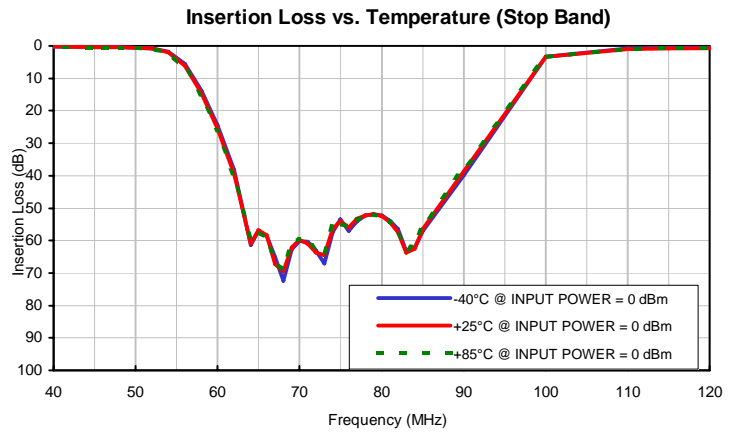

Typical Performance Curves

Band Stop Filter

BSF-C75+

Typical Performance Curves