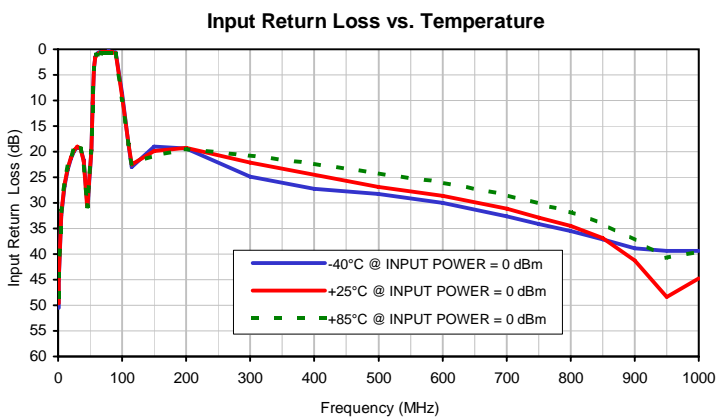

Typical Performance Curves

Band Stop Filter

BSF-C75+

Typical Performance Curves