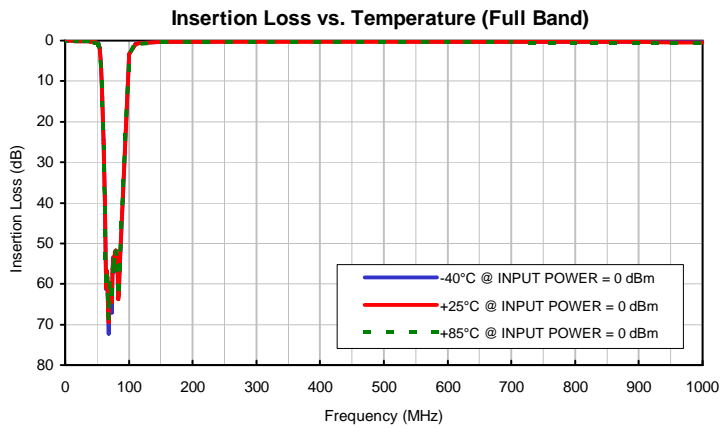

Typical Performance Curves

Band Stop Filter

BSF-C75+

Typical Performance Curves