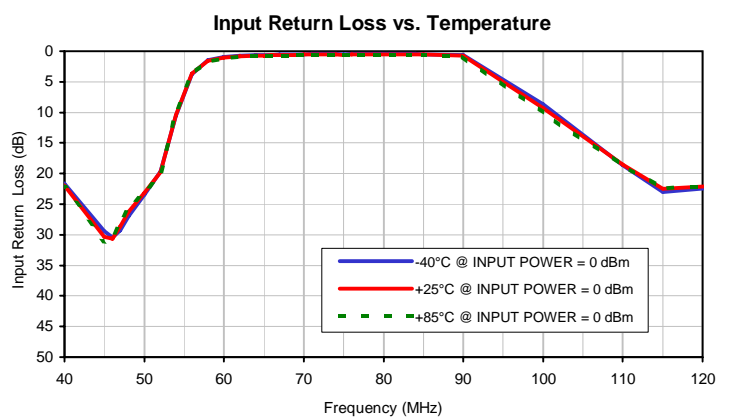

Typical Performance Curves

Band Stop Filter

BSF-C75+

Typical Performance Curves