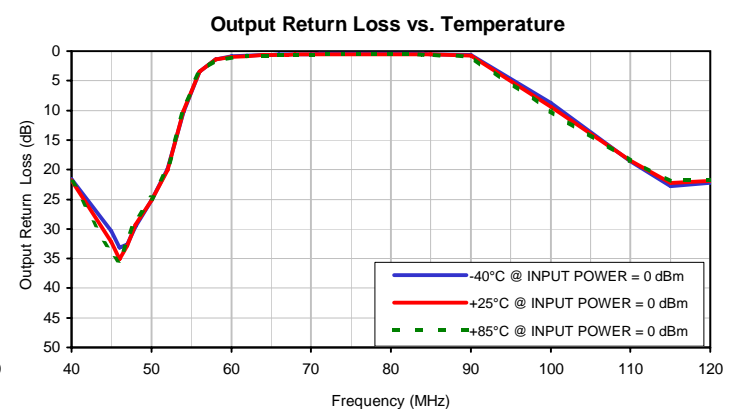

Typical Performance Curves

Band Stop Filter

BSF-C75+

Typical Performance Curves