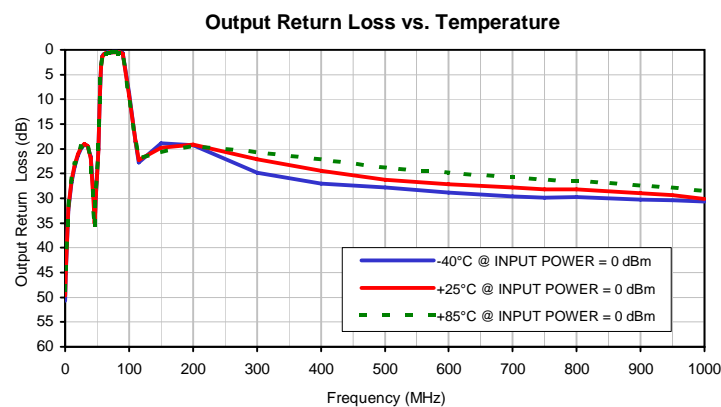

Typical Performance Curves

Band Stop Filter

BSF-C75+

Typical Performance Curves