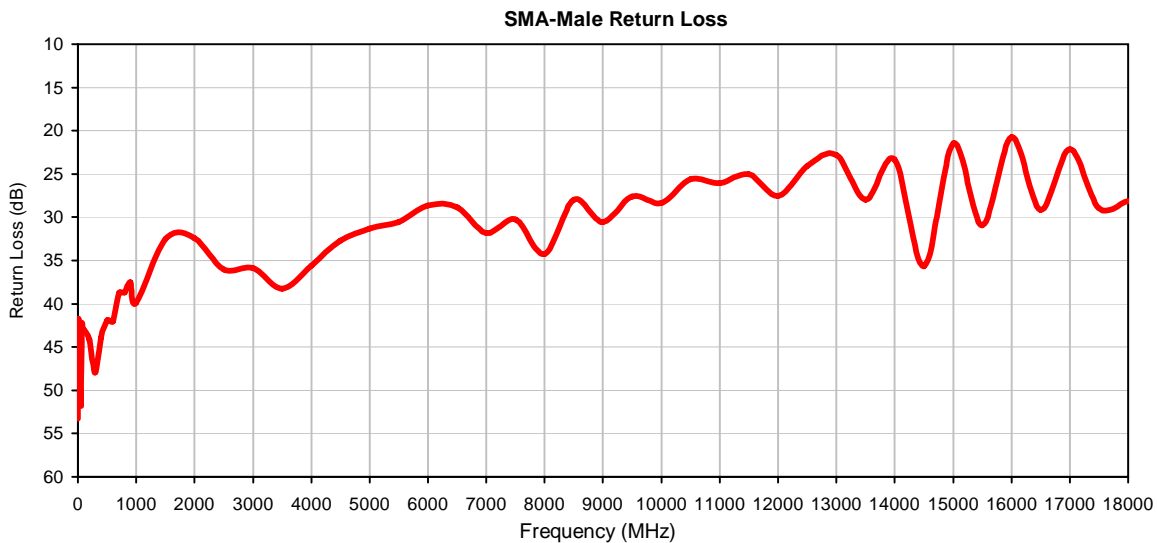

Typical Performance Curves

P.O. Box 350188, Brooklyn, New York 11235-0000 (718) 934-4500 Fax (718) 332-4951 For detailed performance specs & shopping online see Mini-Circuits web site

The Design Engineers Search Engine. Provides ACTUAL Data Instantly From MNK-CIRCUITS At: www.minicircuits.com