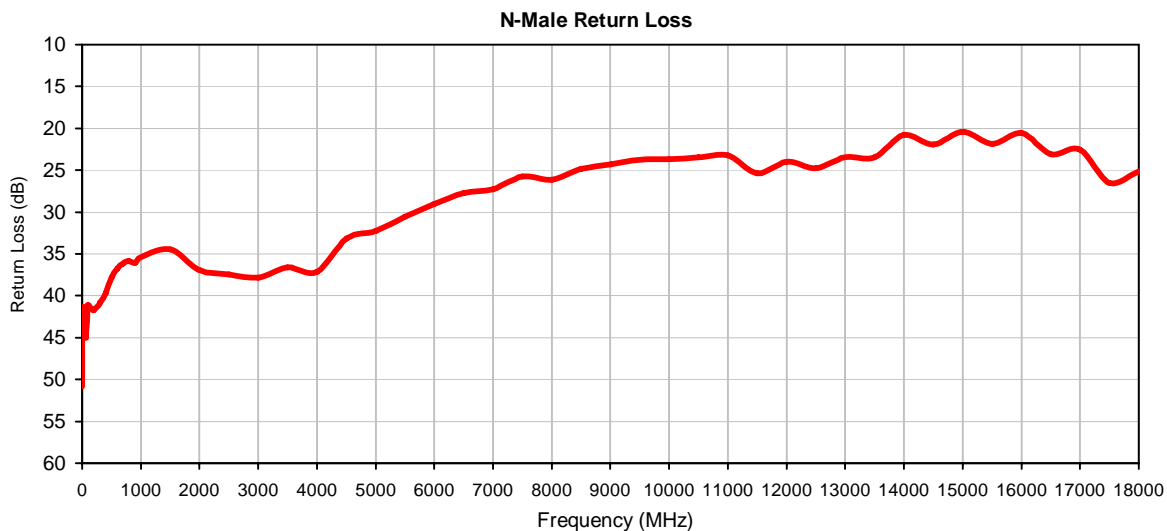

Typical Performance Curves

P.O. Box 350188, Brooklyn, New York 11235-0000 (718) 934-4500 Fax (718) 332-4951 For detailed performance specs & shopping online see Mini-Circuits web site

The Design Engineers Search Engine. Provides ACTUAL Data Instantly From MNK-CIRCUITS At: www.minicircuits.com