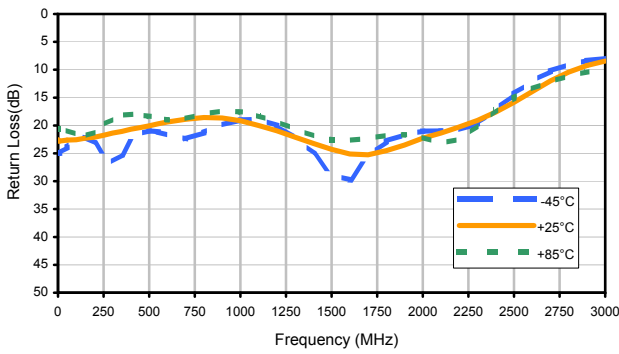

## Typical Performance Curves

# DAT-31575-PN+

Input Return Loss (0dB)

Input Return Loss (0.5dB)

Input Return Loss (1dB)

Input Return Loss (2dB)

Input Return Loss (4dB)

Input Return Loss (8dB)

Input Return Loss (16dB)