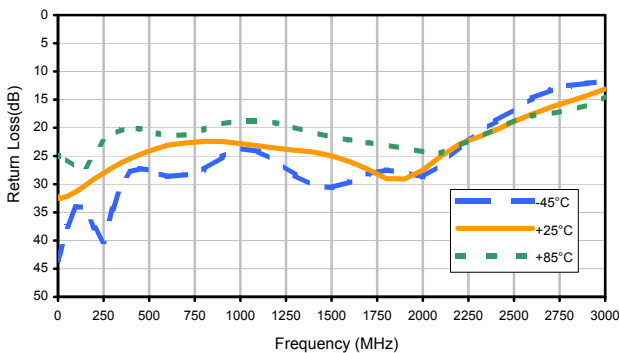

## Typical Performance Curves

# DAT-31575-PN+

Output Return Loss (0dB)

Output Return Loss (0.5dB)

Output Return Loss (1dB)

Output Return Loss (2dB)

Output Return Loss (4dB)

Output Return Loss(8dB)

Output Return Loss(16dB)