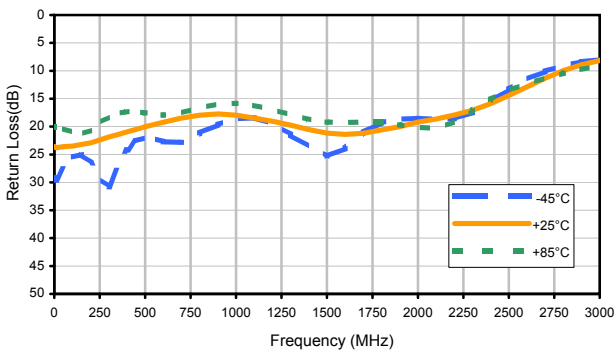

## Typical Performance Curves

# DAT-31575-PN+

Input Return Loss (0dB)

Input Return Loss (0.5dB)

Input Return Loss (1dB)

Input Return Loss (2dB)

Input Return Loss (4dB)

Input Return Loss (8dB)

Input Return Loss (16dB)