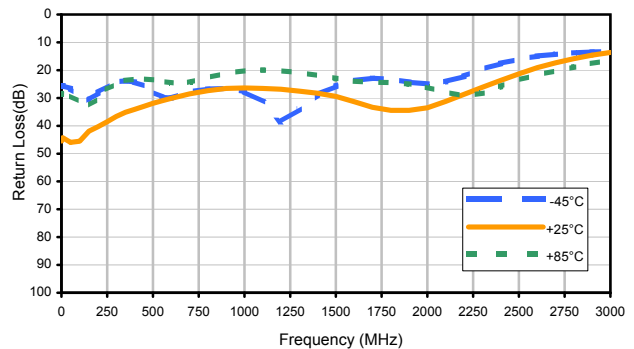

Input Return Loss (31.5dB)

IF/RF MICROWAVE COMPONENTS • ISO 9001 ISO 14001 AS 9100 CERTIFIED • RoHS compliant
P.O. Box 350166, Brooklyn, New York 11235-0003 (718) 934-4500 Fax (718) 332-4661

The Design Engineers Search Engine finds the model you need, Instantly • For detailed performance specs & shopping online see

REV. OR
DAT-31575-PN+
110526
Page 2 of 3