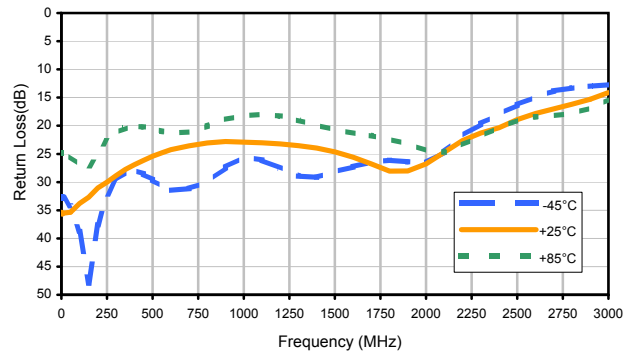

## Typical Performance Curves

# DAT-31575-PN+

Output Return Loss (0dB)

Output Return Loss (0.5dB)

Output Return Loss (1dB)

Output Return Loss (2dB)

Output Return Loss (4dB)

Output Return Loss(8dB)

Output Return Loss(16dB)