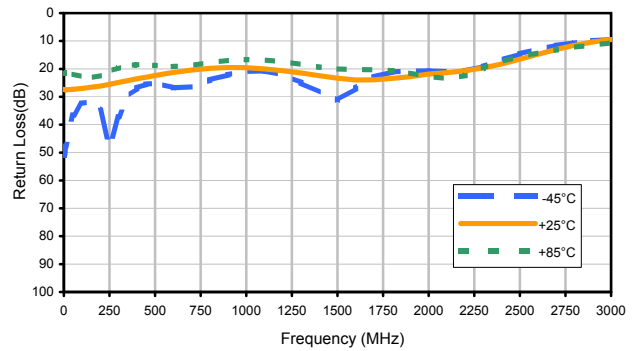

## Typical Performance Curves

# DAT-31575-PN+

Input Return Loss (0dB)

Input Return Loss (0.5dB)

Input Return Loss (1dB)

Input Return Loss (2dB)

Input Return Loss (4dB)

Input Return Loss (8dB)

Input Return Loss (16dB)