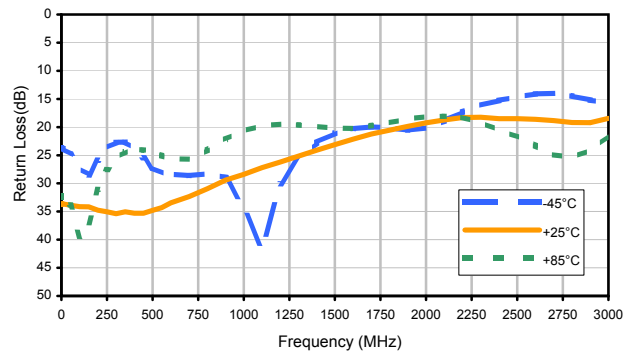

Output Return Loss (31.5dB)

IF/RF MICROWAVE COMPONENTS • ISO 9001 ISO 14001 AS 9100 CERTIFIED • RoHS compliant
P.O. Box 350166, Brooklyn, New York 11235-0003 (718) 934-4500 Fax (718) 332-4661

The Design Engineers Search Engine finds the model you need, Instantly • For detailed performance specs & shopping online see

REV. OR
DAT-31575-PN+
110526
Page 3 of 3