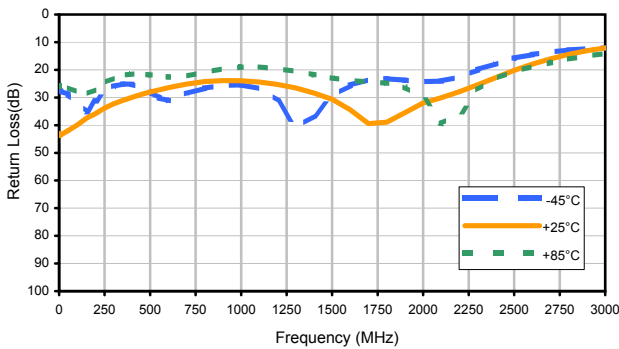

## Typical Performance Curves

# DAT-31575-PN+

Input Return Loss (0dB)

Input Return Loss (0.5dB)

Input Return Loss (1dB)

Input Return Loss (2dB)

Input Return Loss (4dB)

Input Return Loss (8dB)

Input Return Loss (16dB)