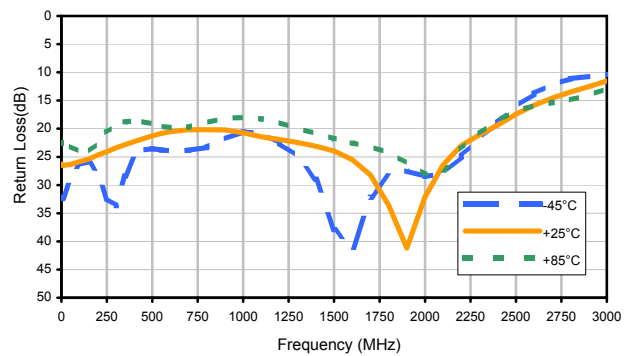

## Typical Performance Curves

# DAT-31575-PN+

Output Return Loss (0dB)

Output Return Loss (0.5dB)

Output Return Loss (1dB)

Output Return Loss (2dB)

Output Return Loss (4dB)

Output Return Loss(8dB)

Output Return Loss(16dB)