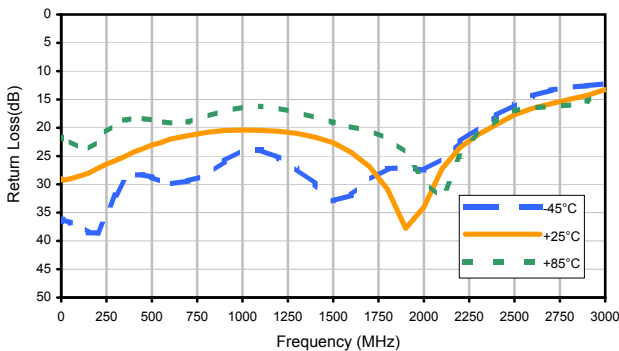

## Typical Performance Curves

# DAT-31575-PN+

Output Return Loss (0dB)

Output Return Loss (0.5dB)

Output Return Loss (1dB)

Output Return Loss (2dB)

Output Return Loss (4dB)

Output Return Loss(8dB)

Output Return Loss(16dB)