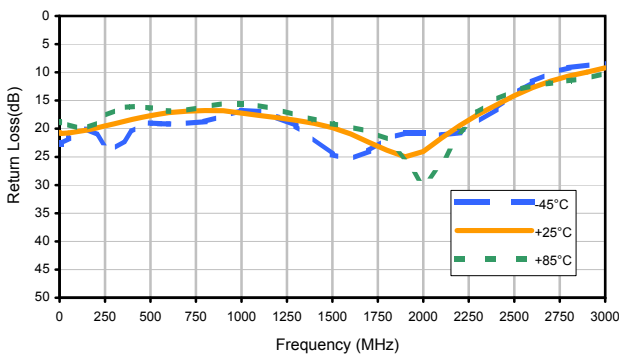

## Typical Performance Curves

# DAT-31575-PN+

Output Return Loss (0dB)

Output Return Loss (0.5dB)

Output Return Loss (1dB)

Output Return Loss (2dB)

Output Return Loss (4dB)

Output Return Loss(8dB)

Output Return Loss(16dB)