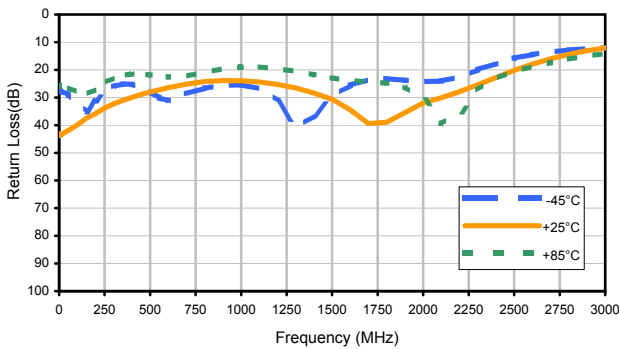

Input Return Loss (16dB)