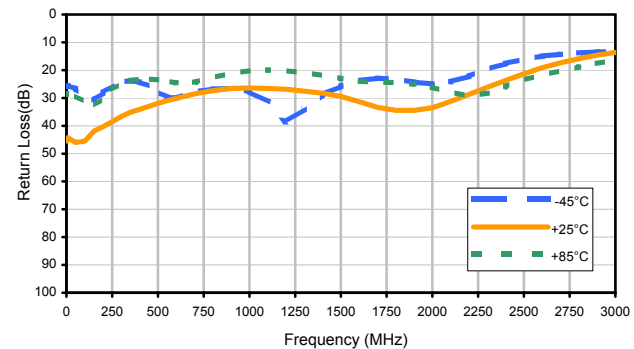

Input Return Loss (31.5dB)

IF/RF MICROWAVE COMPONENTS • ISO 9001 ISO 14001 AS 9100 CERTIFIED • RoHS compliant
P.O. Box 350166, Brooklyn, New York 11235-0003 (718) 934-4500 Fax (718) 332-4661

The Design Engineers Search Engine finds the model you need, Instantly • For detailed performance specs & shopping online see

REV. OR
DAT-31575-PP+
110526
Page 2 of 3