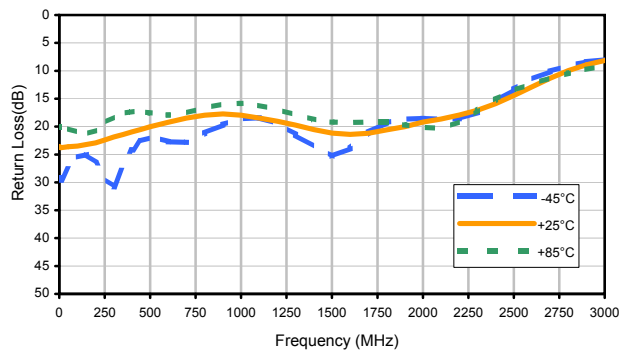

## Typical Performance Curves

**DAT-31575-PP+**

Input Return Loss (0dB)

Input Return Loss (0.5dB)

Input Return Loss (1dB)

Input Return Loss (2dB)

Input Return Loss (4dB)

Input Return Loss (8dB)