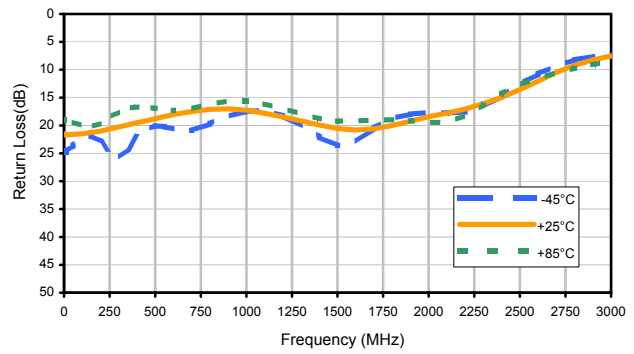

## Typical Performance Curves

**DAT-31575-PP+**

Input Return Loss (0dB)

Input Return Loss (0.5dB)

Input Return Loss (1dB)

Input Return Loss (2dB)

Input Return Loss (4dB)

Input Return Loss (8dB)