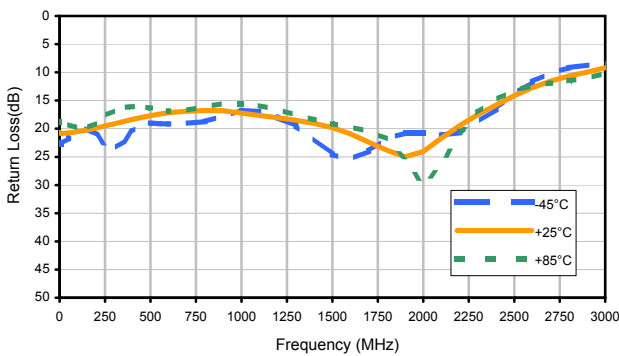

## Typical Performance Curves

# DAT-31575-PP+

Output Return Loss (0dB)

Output Return Loss (0.5dB)

Output Return Loss (1dB)

Output Return Loss (2dB)

Output Return Loss (4dB)

Output Return Loss(8dB)

Output Return Loss(16dB)