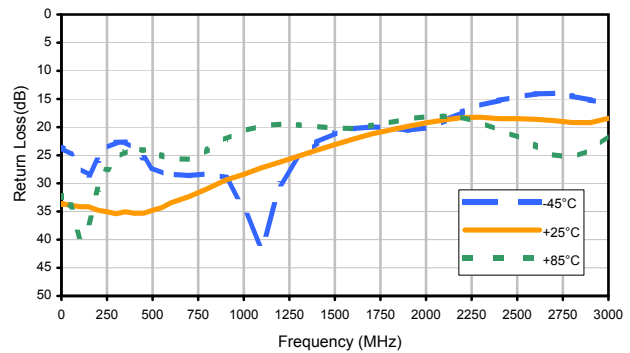

Output Return Loss (31.5dB)

IF/RF MICROWAVE COMPONENTS • ISO 9001 ISO 14001 AS 9100 CERTIFIED • RoHS compliant
P.O. Box 350166, Brooklyn, New York 11235-0003 (718) 934-4500 Fax (718) 332-4661

The Design Engineers Search Engine finds the model you need, Instantly • For detailed performance specs & shopping online see

REV. OR
DAT-31575-PP+
110526
Page 3 of 3