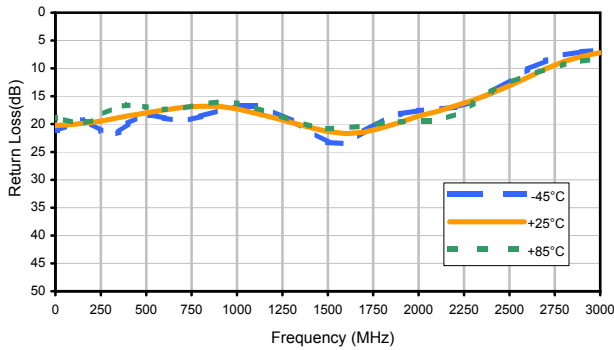

## Typical Performance Curves

**DAT-31575-PP+**

Input Return Loss (0dB)

Input Return Loss (0.5dB)

Input Return Loss (1dB)

Input Return Loss (2dB)

Input Return Loss (4dB)

Input Return Loss (8dB)