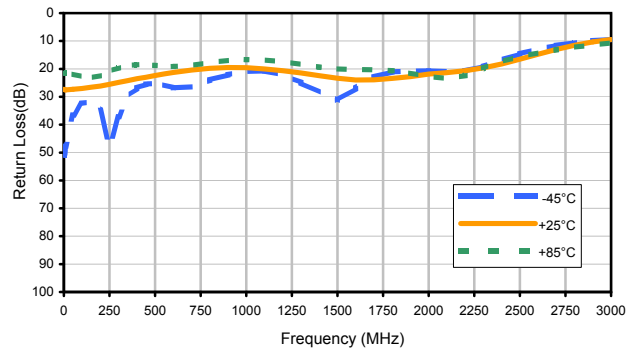

## Typical Performance Curves

**DAT-31575-PP+**

Input Return Loss (0dB)

Input Return Loss (0.5dB)

Input Return Loss (1dB)

Input Return Loss (2dB)

Input Return Loss (4dB)

Input Return Loss (8dB)