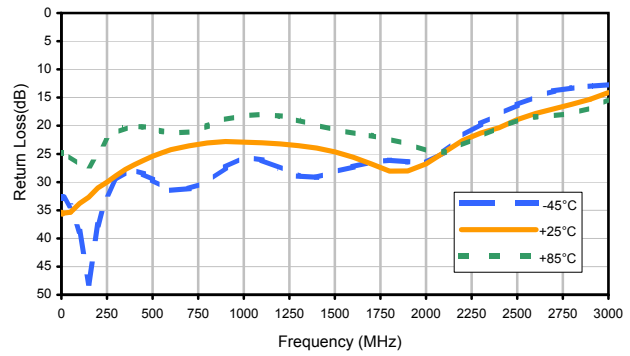

## Typical Performance Curves

# DAT-31575-PP+

Output Return Loss (0dB)

Output Return Loss (0.5dB)

Output Return Loss (1dB)

Output Return Loss (2dB)

Output Return Loss (4dB)

Output Return Loss(8dB)

Output Return Loss(16dB)