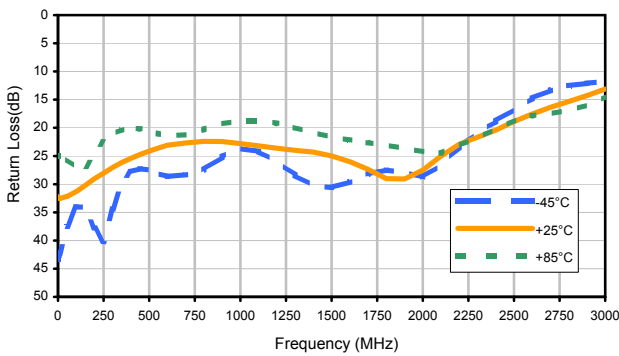

## Typical Performance Curves

# DAT-31575-PP+

Output Return Loss (0dB)

Output Return Loss (0.5dB)

Output Return Loss (1dB)

Output Return Loss (2dB)

Output Return Loss (4dB)

Output Return Loss(8dB)

Output Return Loss(16dB)