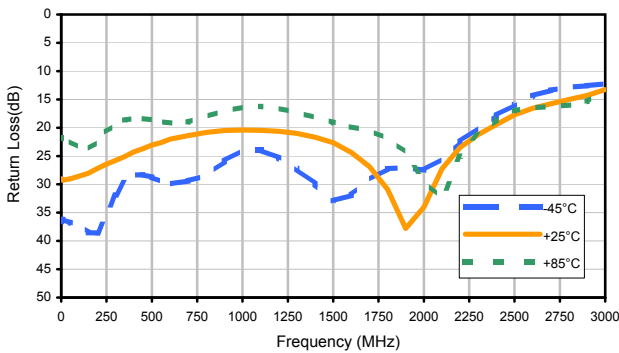

## Typical Performance Curves

# DAT-31575-PP+

Output Return Loss (0dB)

Output Return Loss (0.5dB)

Output Return Loss (1dB)

Output Return Loss (2dB)

Output Return Loss (4dB)

Output Return Loss(8dB)

Output Return Loss(16dB)