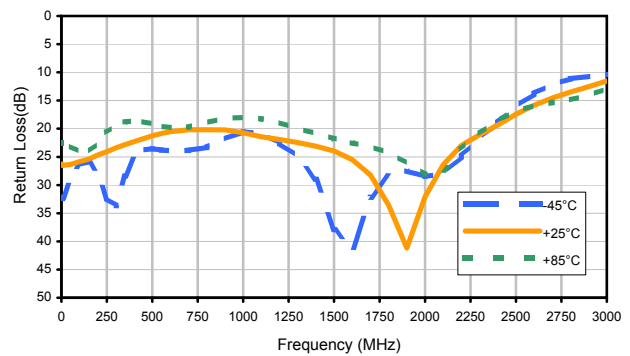

## Typical Performance Curves

# DAT-31575-PP+

Output Return Loss (0dB)

Output Return Loss (0.5dB)

Output Return Loss (1dB)

Output Return Loss (2dB)

Output Return Loss (4dB)

Output Return Loss(8dB)

Output Return Loss(16dB)