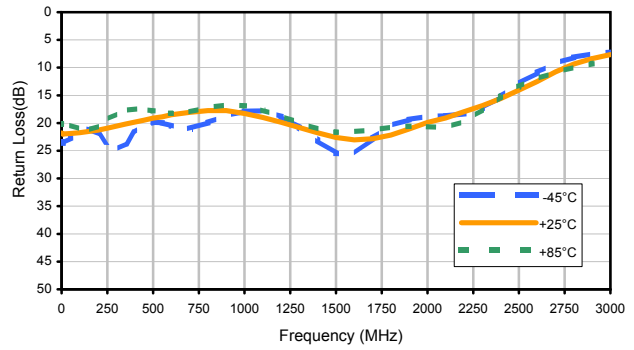

## Typical Performance Curves

**DAT-31575-PP+**

Input Return Loss (0dB)

Input Return Loss (0.5dB)

Input Return Loss (1dB)

Input Return Loss (2dB)

Input Return Loss (4dB)

Input Return Loss (8dB)