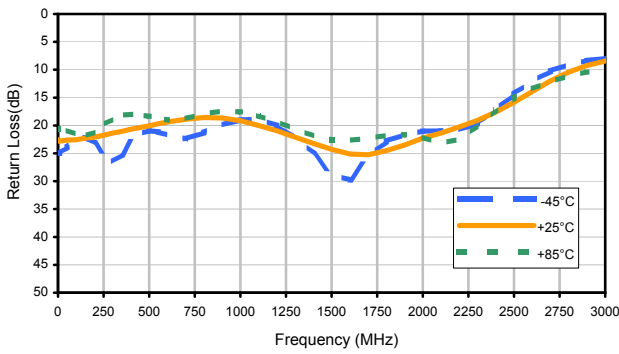

## Typical Performance Curves

**DAT-31575-PP+**

Input Return Loss (0dB)

Input Return Loss (0.5dB)

Input Return Loss (1dB)

Input Return Loss (2dB)

Input Return Loss (4dB)

Input Return Loss (8dB)