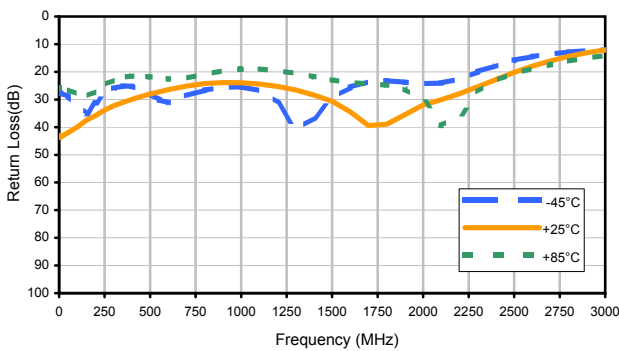

## Typical Performance Curves

# DAT-31575-SN+

Input Return Loss (0dB)

Input Return Loss (0.5dB)

Input Return Loss (1dB)

Input Return Loss (2dB)

Input Return Loss (4dB)

Input Return Loss (8dB)

Input Return Loss (16dB)