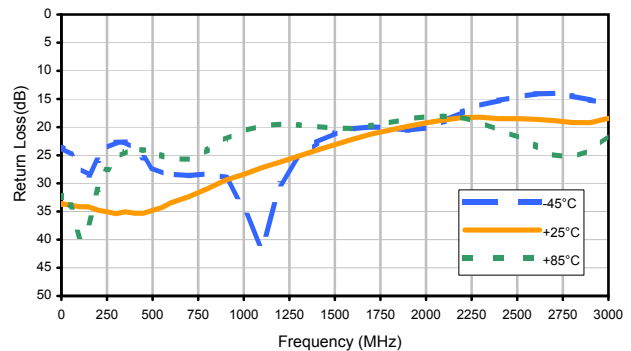

Output Return Loss (31.5dB)

IF/RF MICROWAVE COMPONENTS • ISO 9001 ISO 14001 AS 9100 CERTIFIED • RoHS compliant
P.O. Box 350166, Brooklyn, New York 11235-0003 (718) 934-4500 Fax (718) 332-4661

The Design Engineers Search Engine finds the model you need, Instantly • For detailed performance specs & shopping online see

REV. OR
DAT-31575-SN+
110526
Page 3 of 3