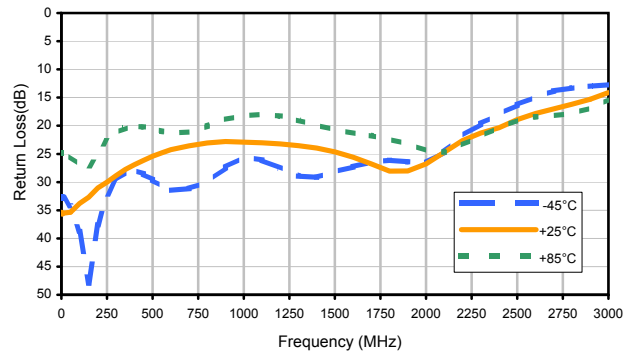

## Typical Performance Curves

# DAT-31575-SN+

Output Return Loss (0dB)

Output Return Loss (0.5dB)

Output Return Loss (1dB)

Output Return Loss (2dB)

Output Return Loss (4dB)

Output Return Loss(8dB)

Output Return Loss(16dB)