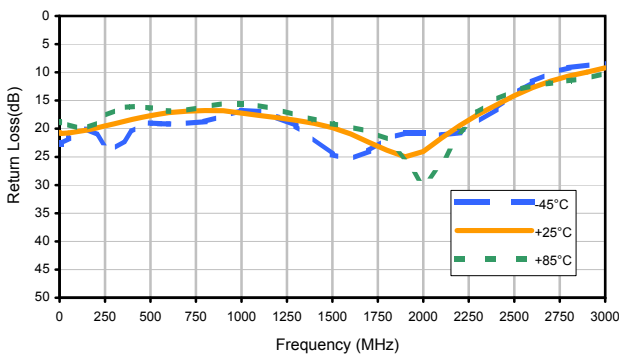

## Typical Performance Curves

# DAT-31575-SN+

Output Return Loss (0dB)

Output Return Loss (0.5dB)

Output Return Loss (1dB)

Output Return Loss (2dB)

Output Return Loss (4dB)

Output Return Loss(8dB)

Output Return Loss(16dB)