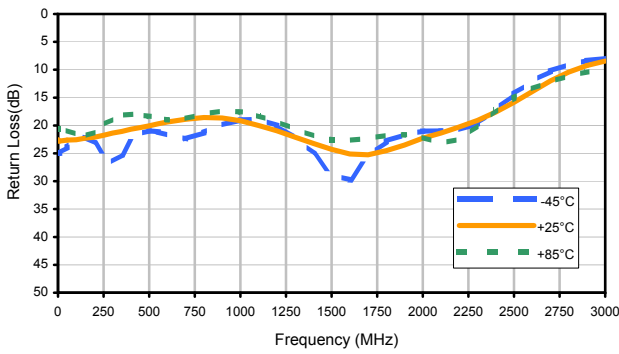

## Typical Performance Curves

# DAT-31575-SN+

Input Return Loss (0dB)

Input Return Loss (0.5dB)

Input Return Loss (1dB)

Input Return Loss (2dB)

Input Return Loss (4dB)

Input Return Loss (8dB)

Input Return Loss (16dB)