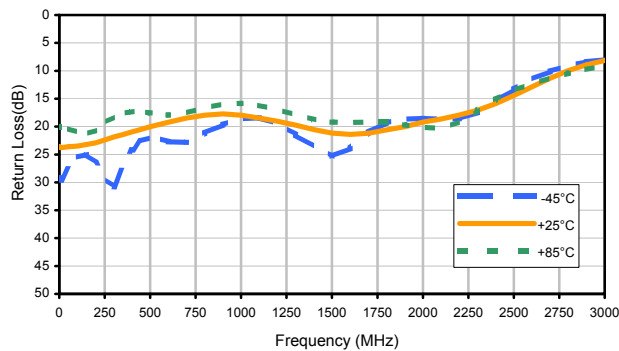

## Typical Performance Curves

# DAT-31575-SN+

Input Return Loss (0dB)

Input Return Loss (0.5dB)

Input Return Loss (1dB)

Input Return Loss (2dB)

Input Return Loss (4dB)

Input Return Loss (8dB)

Input Return Loss (16dB)