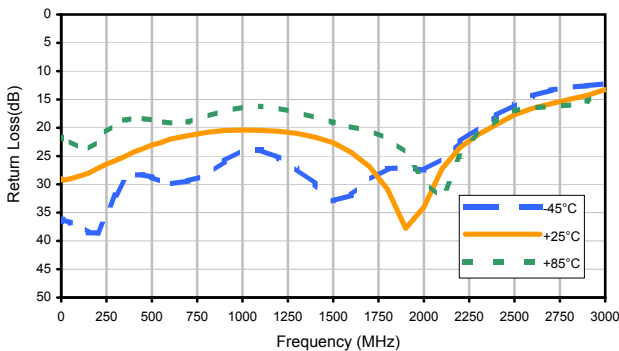

## Typical Performance Curves

# DAT-31575-SN+

Output Return Loss (0dB)

Output Return Loss (0.5dB)

Output Return Loss (1dB)

Output Return Loss (2dB)

Output Return Loss (4dB)

Output Return Loss(8dB)

Output Return Loss(16dB)