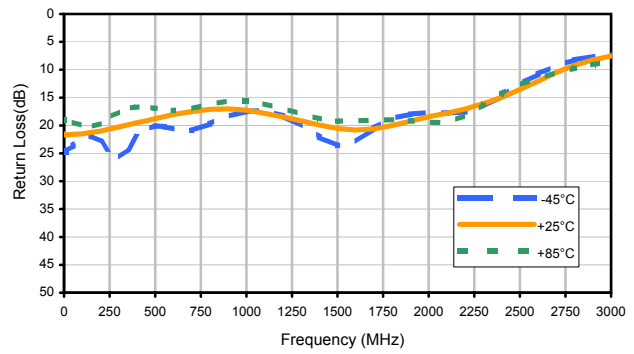

## Typical Performance Curves

# DAT-31575-SN+

Input Return Loss (0dB)

Input Return Loss (0.5dB)

Input Return Loss (1dB)

Input Return Loss (2dB)

Input Return Loss (4dB)

Input Return Loss (8dB)

Input Return Loss (16dB)