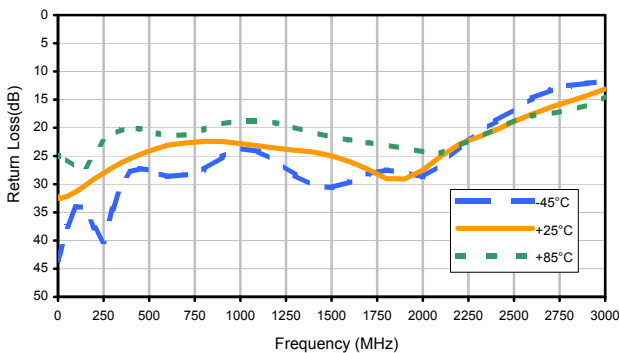

## Typical Performance Curves

# DAT-31575-SN+

Output Return Loss (0dB)

Output Return Loss (0.5dB)

Output Return Loss (1dB)

Output Return Loss (2dB)

Output Return Loss (4dB)

Output Return Loss(8dB)

Output Return Loss(16dB)