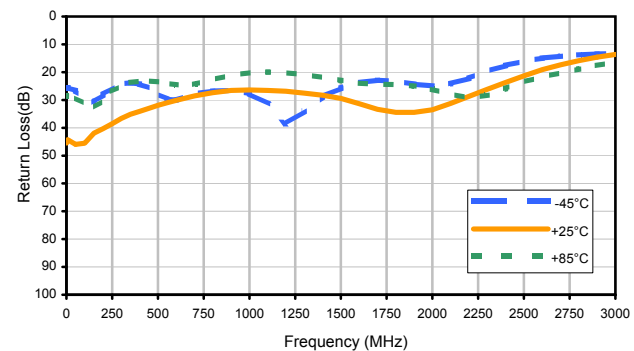

Input Return Loss (31.5dB)

IF/RF MICROWAVE COMPONENTS • ISO 9001 ISO 14001 AS 9100 CERTIFIED • RoHS compliant
P.O. Box 350166, Brooklyn, New York 11235-0003 (718) 934-4500 Fax (718) 332-4661

The Design Engineers Search Engine finds the model you need, Instantly • For detailed performance specs & shopping online see

REV. OR
DAT-31575-SN+
110526
Page 2 of 3