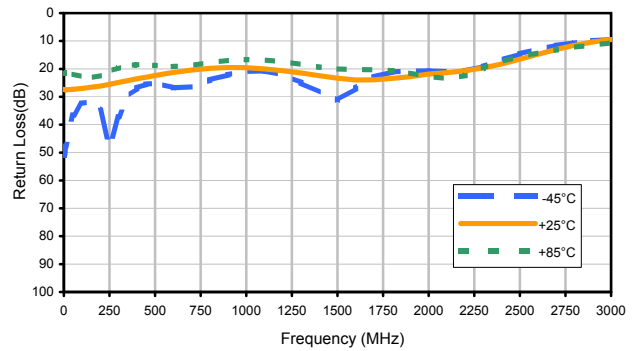

## Typical Performance Curves

# DAT-31575-SN+

Input Return Loss (0dB)

Input Return Loss (0.5dB)

Input Return Loss (1dB)

Input Return Loss (2dB)

Input Return Loss (4dB)

Input Return Loss (8dB)

Input Return Loss (16dB)