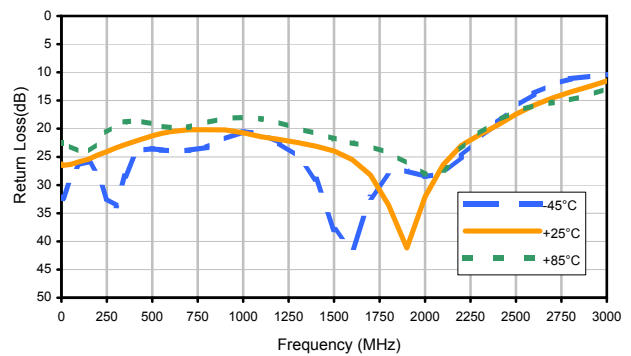

## Typical Performance Curves

# DAT-31575-SN+

Output Return Loss (0dB)

Output Return Loss (0.5dB)

Output Return Loss (1dB)

Output Return Loss (2dB)

Output Return Loss (4dB)

Output Return Loss(8dB)

Output Return Loss(16dB)