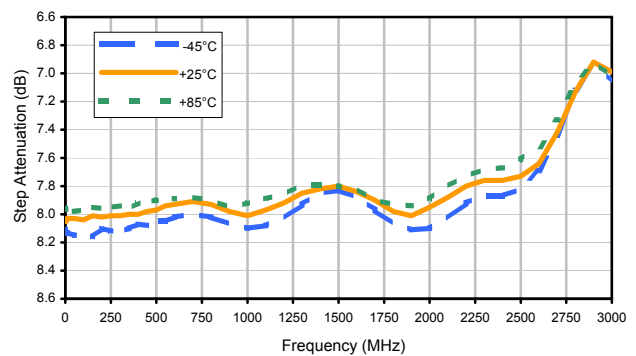

Step Attenuation (8dB)