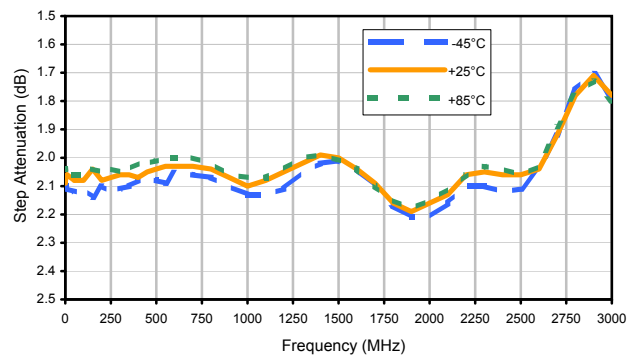

Digital Step Attenuator

Typical Performance Curves

DAT-31575-SP+

Thru Loss

Step Attenuation (0.5dB)

Step Attenuation (1dB)

Step Attenuation (2dB)

Step Attenuation (4dB)