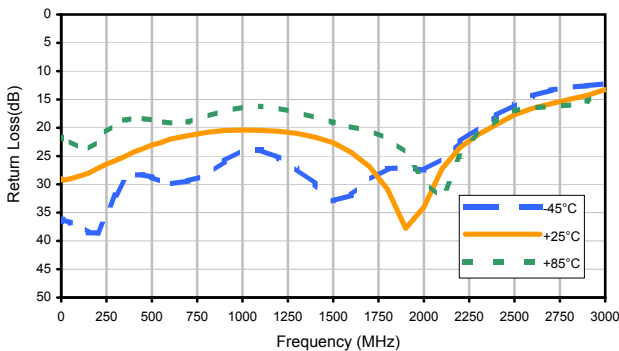

Output Return Loss(16dB)