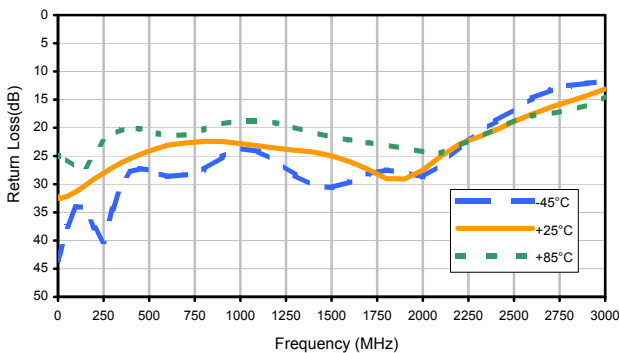

Output Return Loss (4dB)