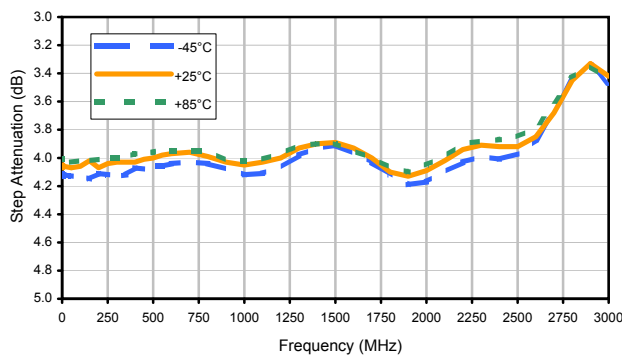

Digital Step Attenuator

Typical Performance Curves

DAT-31575-SP+

Thru Loss

Step Attenuation (0.5dB)

Step Attenuation (1dB)

Step Attenuation (2dB)

Step Attenuation (4dB)