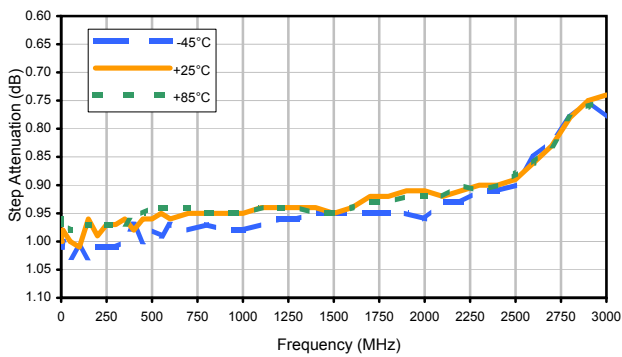

Digital Step Attenuator

Typical Performance Curves

DAT-31575-SP+

Thru Loss

Step Attenuation (0.5dB)

Step Attenuation (1dB)

Step Attenuation (2dB)

Step Attenuation (4dB)