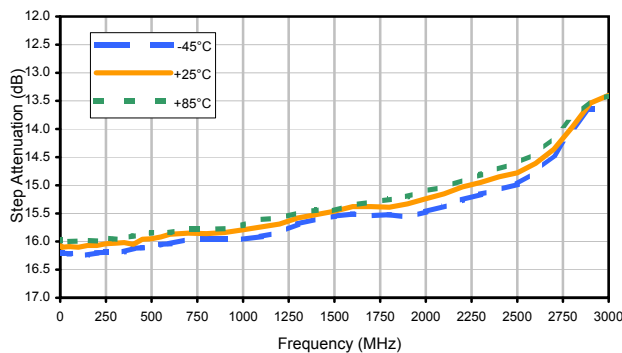

Step Attenuation (16dB)