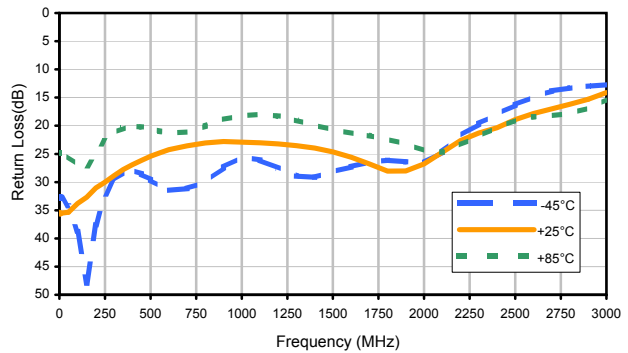

Output Return Loss(8dB)