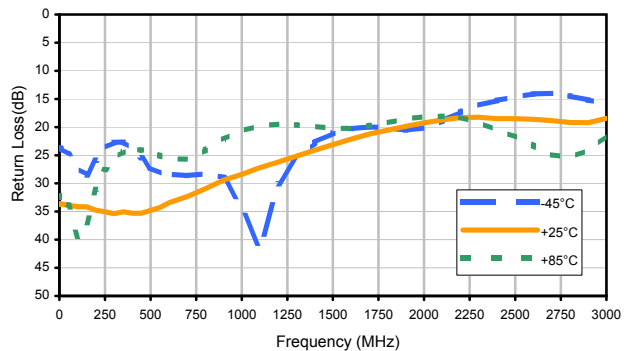

REV. OR
 DAT-31575-SP+
 110526
 Page 2 of 3

Digital Step Attenuator

Typical Performance Curves

DAT-31575-SP+

Output Return Loss (0dB)

Output Return Loss (0.5dB)

Output Return Loss (1dB)

Output Return Loss (2dB)

Output Return Loss (4dB)

Output Return Loss(8dB)

Output Return Loss(16dB)

Output Return Loss (31.5dB)

IF/RF MICROWAVE COMPONENTS • ISO 9001 ISO 14001 AS 9100 CERTIFIED • RoHS compliant
 P.O. Box 350166, Brooklyn, New York 11235-0003 (718) 934-4500 Fax (718) 332-4661