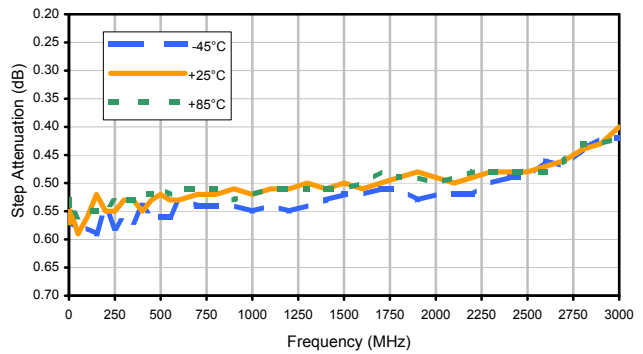

Digital Step Attenuator

Typical Performance Curves

DAT-31575-SP+

Thru Loss

Step Attenuation (0.5dB)

Step Attenuation (1dB)

Step Attenuation (2dB)

Step Attenuation (4dB)