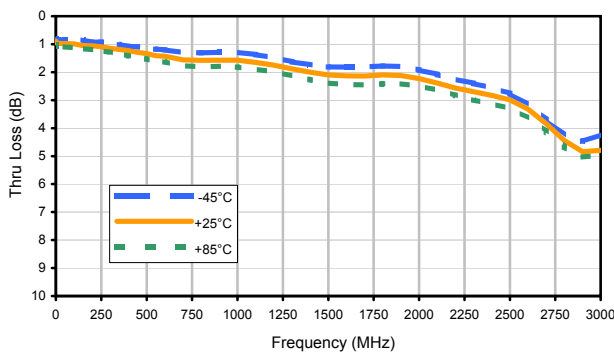

Digital Step Attenuator

Typical Performance Curves

DAT-31575-SP+

Thru Loss

Step Attenuation (0.5dB)

Step Attenuation (1dB)

Step Attenuation (2dB)

Step Attenuation (4dB)