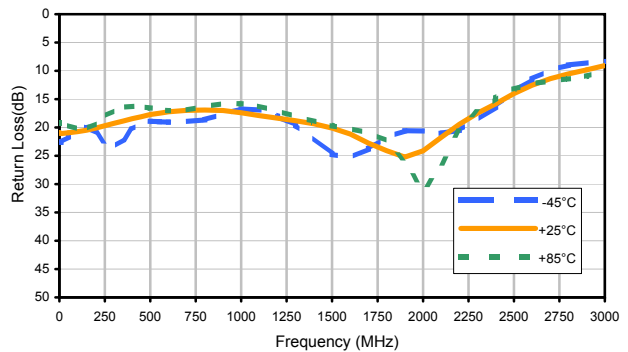

REV. OR
 DAT-31575-SP+
 110526
 Page 2 of 3

Digital Step Attenuator

Typical Performance Curves

DAT-31575-SP+

Output Return Loss (0dB)

Output Return Loss (0.5dB)

Output Return Loss (1dB)

Output Return Loss (2dB)