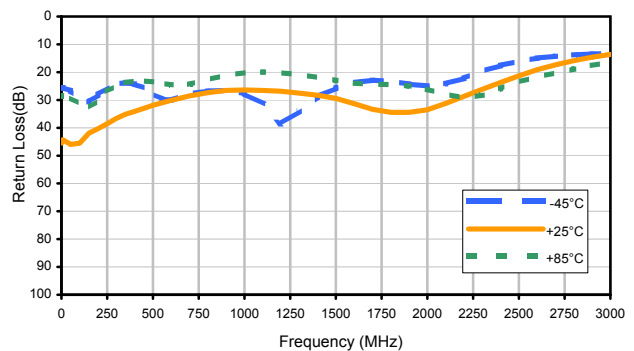

Input Return Loss (31.5dB)

IF/RF MICROWAVE COMPONENTS • ISO 9001 ISO 14001 AS 9100 CERTIFIED • RoHS compliant
P.O. Box 350166, Brooklyn, New York 11235-0003 (718) 934-4500 Fax (718) 332-4661

The Design Engineers Search Engine finds the model you need, Instantly • For detailed performance specs & shopping online see

REV. OR
DAT-31575-SP+
110526
Page 2 of 3