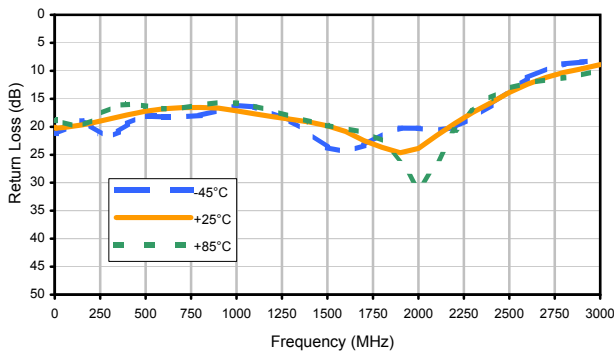

REV. OR
 DAT-31575-SP+
 110526
 Page 2 of 3

Digital Step Attenuator

Typical Performance Curves

DAT-31575-SP+

Output Return Loss (0dB)

Output Return Loss (0.5dB)

Output Return Loss (1dB)

Output Return Loss (2dB)