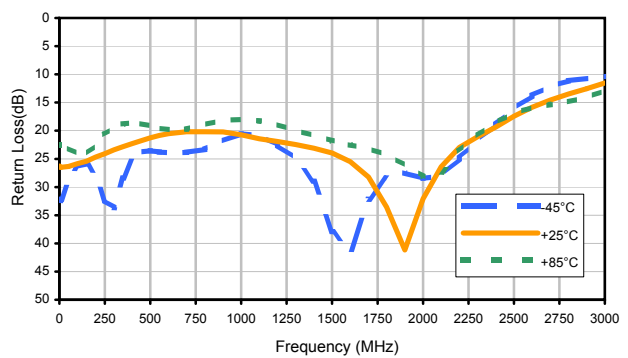

REV. OR
 DAT-31575-SP+
 110526
 Page 2 of 3

Digital Step Attenuator

Typical Performance Curves

DAT-31575-SP+

Output Return Loss (0dB)

Output Return Loss (0.5dB)

Output Return Loss (1dB)

Output Return Loss (2dB)