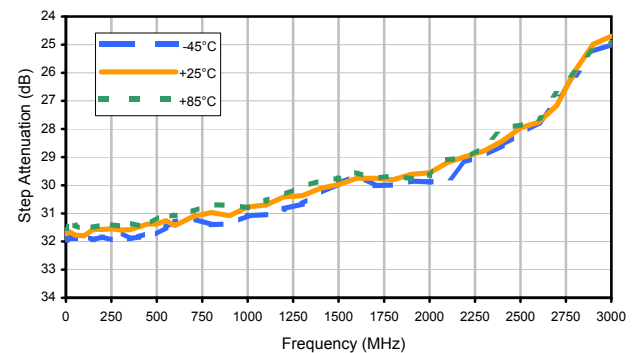

Step Attenuation (31.5dB)

IF/RF MICROWAVE COMPONENTS • ISO 9001 ISO 14001 AS 9100 CERTIFIED • RoHS compliant
P.O. Box 350166, Brooklyn, New York 11235-0003 (718) 934-4500 Fax (718) 332-4661

The Design Engineers Search Engine finds the model you need, Instantly • For detailed performance specs & shopping online see

REV. OR
DAT-31575-SP+
110526
Page 1 of 3