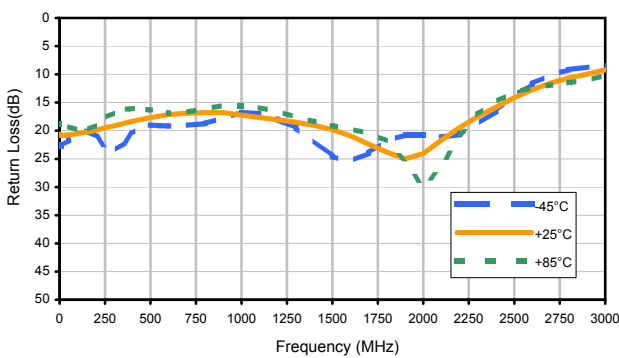

REV. OR
 DAT-31575-SP+
 110526
 Page 2 of 3

Digital Step Attenuator

Typical Performance Curves

DAT-31575-SP+

Output Return Loss (0dB)

Output Return Loss (0.5dB)

Output Return Loss (1dB)

Output Return Loss (2dB)