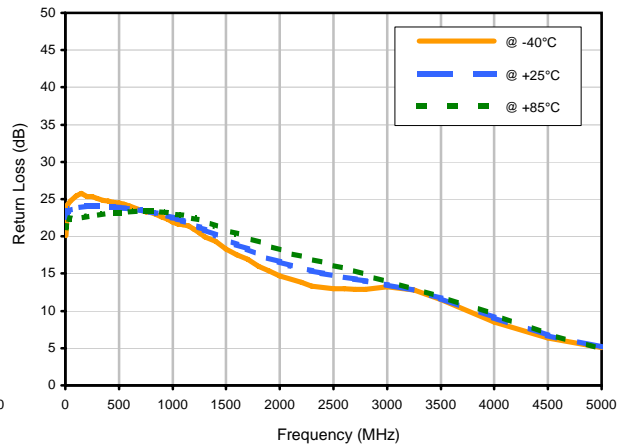

Directional Coupler

DBTC-12-4X+

Typical Performance Curves

Insertion Loss

Insertion Loss vs. TEMPERATURE

Coupling Loss vs. TEMPERATURE

Directivity vs. TEMPERATURE

Directional Coupler

DBTC-12-4X+

Typical Performance Curves

Return Loss

Return Loss In vs. TEMPERATURE

Return Loss Out vs. TEMPERATURE

Return Loss Cpl vs. TEMPERATURE