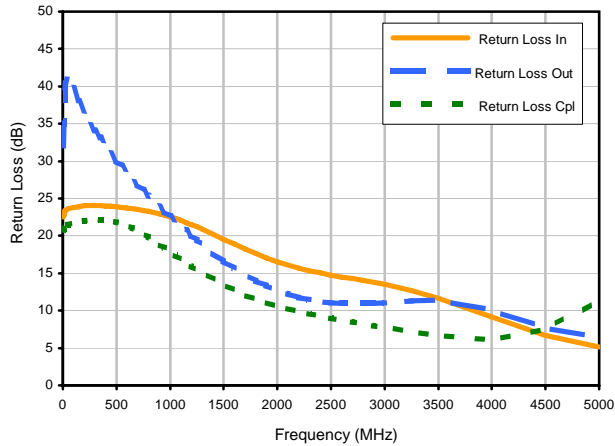

Directional Coupler

DBTC-12-4X+

Typical Performance Curves

Insertion Loss

Insertion Loss vs. TEMPERATURE

Coupling Loss vs. TEMPERATURE

Directivity vs. TEMPERATURE

Directional Coupler

DBTC-12-4X+

Typical Performance Curves

Return Loss

Return Loss In vs. TEMPERATURE

Return Loss Out vs. TEMPERATURE

Return Loss Cpl vs. TEMPERATURE