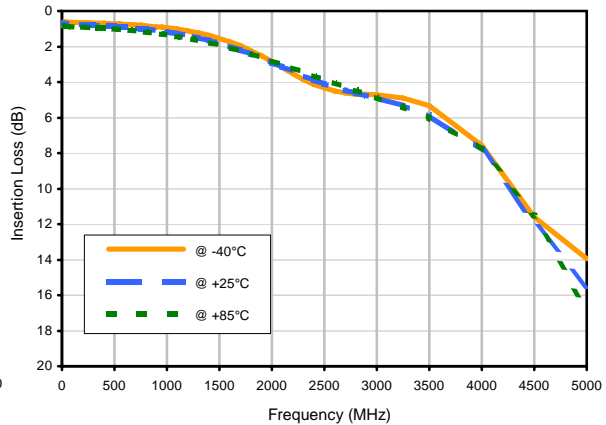

Directional Coupler

DBTC-12-4X+

Typical Performance Curves

Insertion Loss

Insertion Loss vs. TEMPERATURE

Coupling Loss vs. TEMPERATURE

Directivity vs. TEMPERATURE

Directional Coupler

DBTC-12-4X+

Typical Performance Curves

Return Loss

Return Loss In vs. TEMPERATURE

Return Loss Out vs. TEMPERATURE

Return Loss Cpl vs. TEMPERATURE