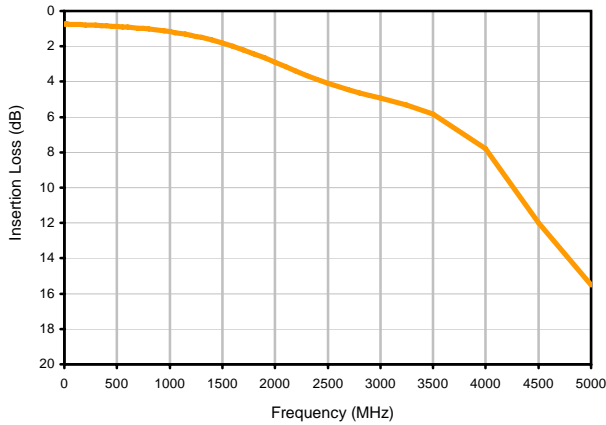

Directional Coupler

DBTC-12-4X+

Typical Performance Curves

Insertion Loss

Insertion Loss vs. TEMPERATURE

Coupling Loss vs. TEMPERATURE

Directivity vs. TEMPERATURE

Directional Coupler

DBTC-12-4X+

Typical Performance Curves

Return Loss

Return Loss In vs. TEMPERATURE

Return Loss Out vs. TEMPERATURE

Return Loss Cpl vs. TEMPERATURE