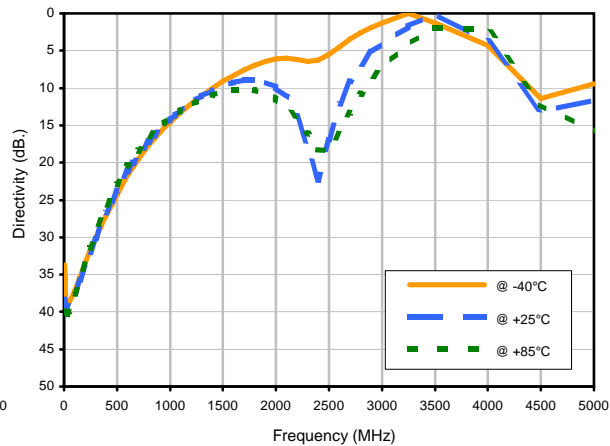

Directional Coupler

DBTC-12-4X+

Typical Performance Curves

Insertion Loss

Insertion Loss vs. TEMPERATURE

Coupling Loss vs. TEMPERATURE

Directivity vs. TEMPERATURE

Directional Coupler

DBTC-12-4X+

Typical Performance Curves

Return Loss

Return Loss In vs. TEMPERATURE

Return Loss Out vs. TEMPERATURE

Return Loss Cpl vs. TEMPERATURE