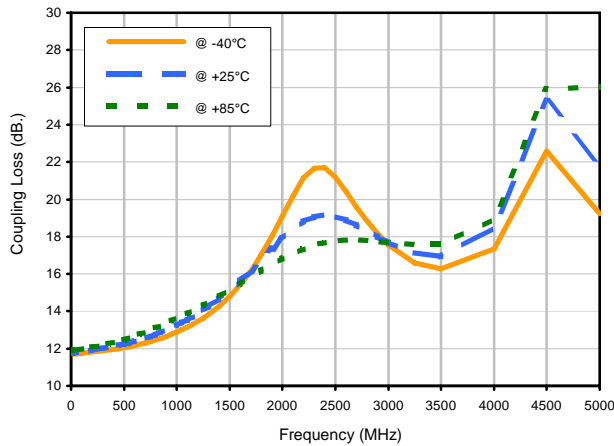

Directional Coupler

DBTC-12-4X+

Typical Performance Curves

Insertion Loss

Insertion Loss vs. TEMPERATURE

Coupling Loss vs. TEMPERATURE

Directivity vs. TEMPERATURE

Directional Coupler

DBTC-12-4X+

Typical Performance Curves

Return Loss

Return Loss In vs. TEMPERATURE

Return Loss Out vs. TEMPERATURE

Return Loss Cpl vs. TEMPERATURE