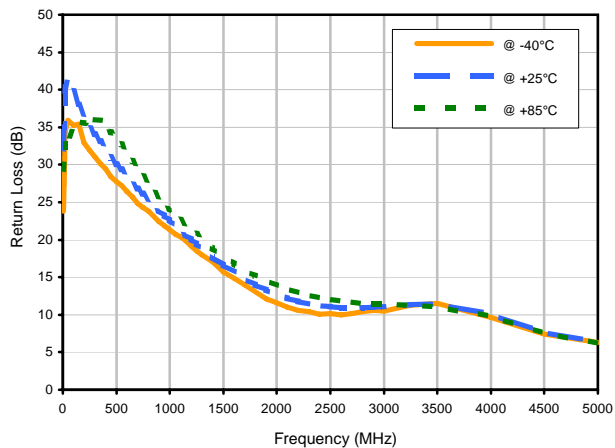

Directional Coupler

DBTC-12-4X+

Typical Performance Curves

Insertion Loss

Insertion Loss vs. TEMPERATURE

Coupling Loss vs. TEMPERATURE

Directivity vs. TEMPERATURE

Directional Coupler

DBTC-12-4X+

Typical Performance Curves

Return Loss

Return Loss In vs. TEMPERATURE

Return Loss Out vs. TEMPERATURE

Return Loss Cpl vs. TEMPERATURE