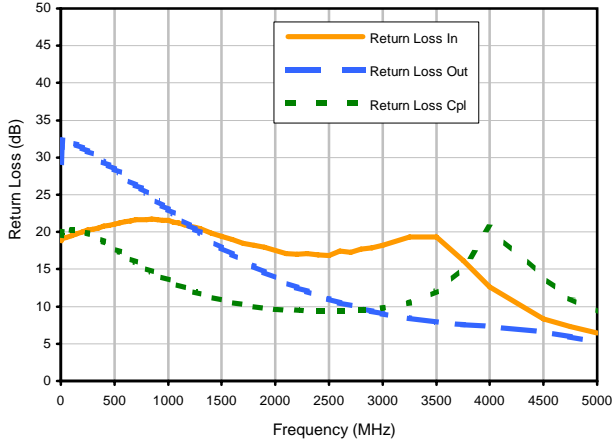

Directional Coupler

DBTC-9-4X+

Typical Performance Curves

Insertion Loss

Insertion Loss vs. TEMPERATURE

Coupling Loss vs. TEMPERATURE

Directivity vs. TEMPERATURE

Directional Coupler

DBTC-9-4X+

Typical Performance Curves

Return Loss

Return Loss In vs. TEMPERATURE

Return Loss Out vs. TEMPERATURE

Return Loss Cpl vs. TEMPERATURE