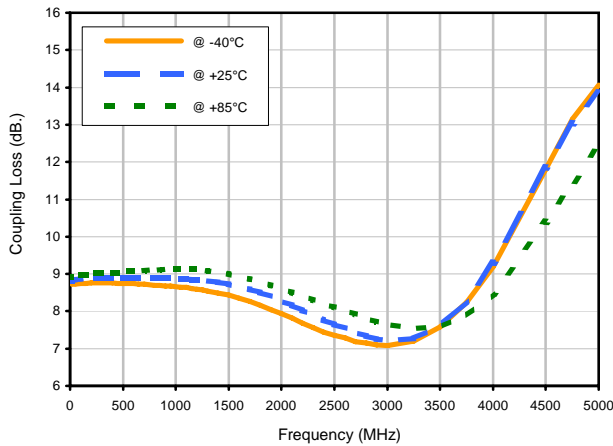

Directional Coupler

DBTC-9-4X+

Typical Performance Curves

Insertion Loss

Insertion Loss vs. TEMPERATURE

Coupling Loss vs. TEMPERATURE

Directivity vs. TEMPERATURE

Directional Coupler

DBTC-9-4X+

Typical Performance Curves

Return Loss

Return Loss In vs. TEMPERATURE

Return Loss Out vs. TEMPERATURE

Return Loss Cpl vs. TEMPERATURE