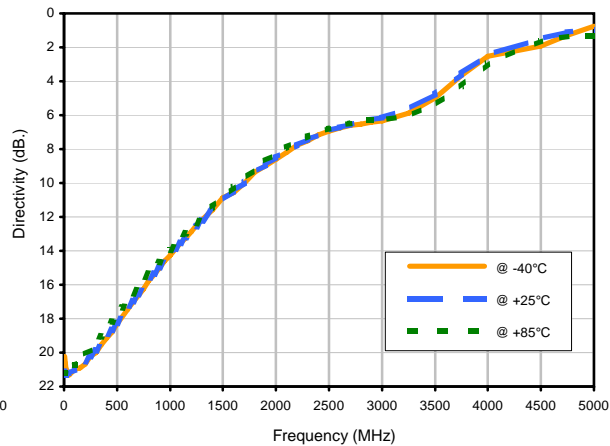

Directional Coupler

DBTC-9-4X+

Typical Performance Curves

Insertion Loss

Insertion Loss vs. TEMPERATURE

Coupling Loss vs. TEMPERATURE

Directivity vs. TEMPERATURE

Directional Coupler

DBTC-9-4X+

Typical Performance Curves

Return Loss

Return Loss In vs. TEMPERATURE

Return Loss Out vs. TEMPERATURE

Return Loss Cpl vs. TEMPERATURE