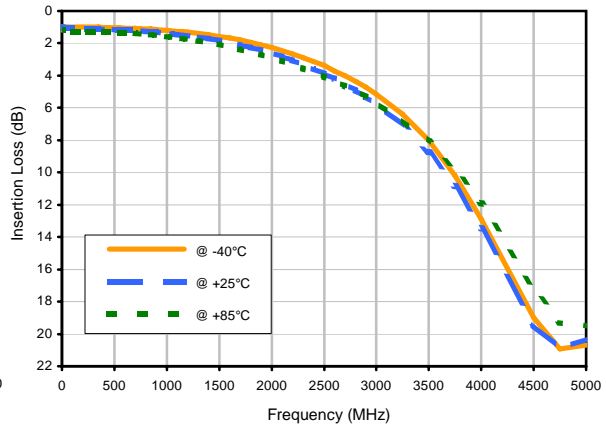

Directional Coupler

DBTC-9-4X+

Typical Performance Curves

Insertion Loss

Insertion Loss vs. TEMPERATURE

Coupling Loss vs. TEMPERATURE

Directivity vs. TEMPERATURE

Directional Coupler

DBTC-9-4X+

Typical Performance Curves

Return Loss

Return Loss In vs. TEMPERATURE

Return Loss Out vs. TEMPERATURE

Return Loss Cpl vs. TEMPERATURE