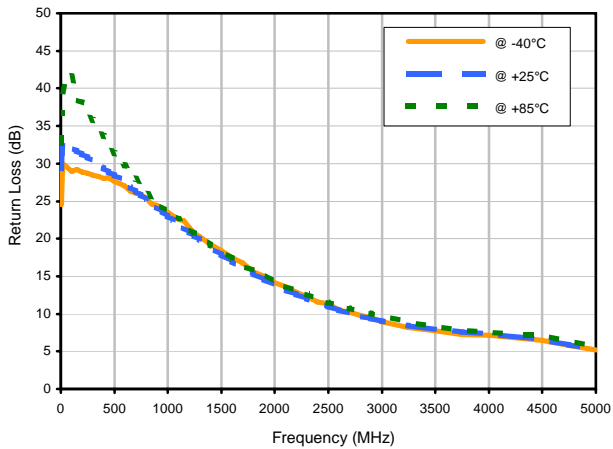

Directional Coupler

DBTC-9-4X+

Typical Performance Curves

Insertion Loss

Insertion Loss vs. TEMPERATURE

Coupling Loss vs. TEMPERATURE

Directivity vs. TEMPERATURE

Directional Coupler

DBTC-9-4X+

Typical Performance Curves

Return Loss

Return Loss In vs. TEMPERATURE

Return Loss Out vs. TEMPERATURE

Return Loss Cpl vs. TEMPERATURE