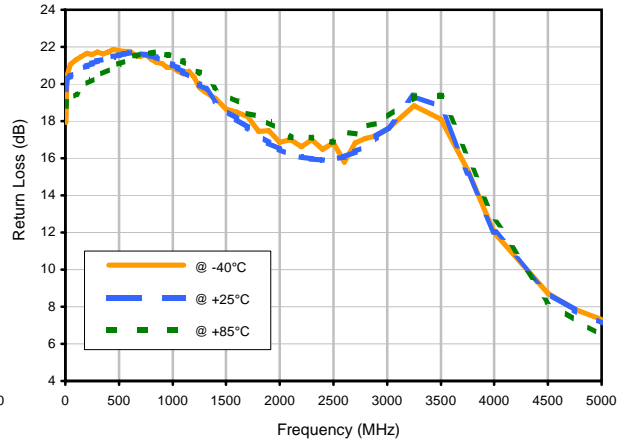

Directional Coupler

DBTC-9-4X+

Typical Performance Curves

Insertion Loss

Insertion Loss vs. TEMPERATURE

Coupling Loss vs. TEMPERATURE

Directivity vs. TEMPERATURE

Directional Coupler

DBTC-9-4X+

Typical Performance Curves

Return Loss

Return Loss In vs. TEMPERATURE

Return Loss Out vs. TEMPERATURE

Return Loss Cpl vs. TEMPERATURE