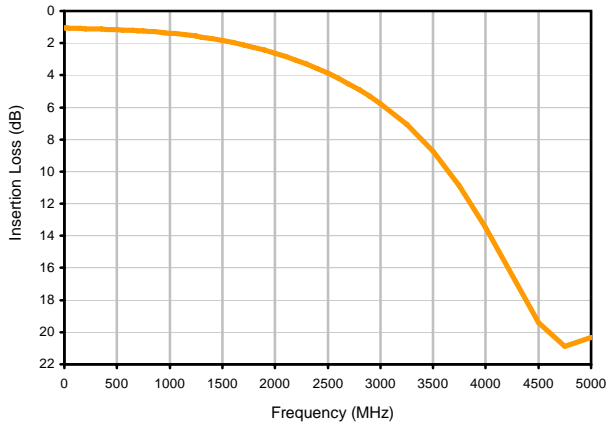

Directional Coupler

DBTC-9-4X+

Typical Performance Curves

Insertion Loss

Insertion Loss vs. TEMPERATURE

Coupling Loss vs. TEMPERATURE

Directivity vs. TEMPERATURE

Directional Coupler

DBTC-9-4X+

Typical Performance Curves

Return Loss

Return Loss In vs. TEMPERATURE

Return Loss Out vs. TEMPERATURE

Return Loss Cpl vs. TEMPERATURE