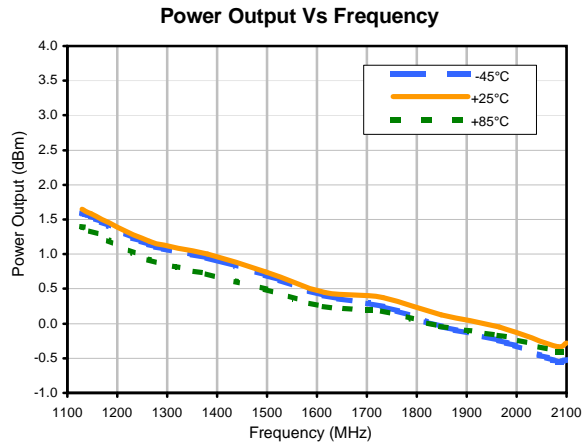

Typical Performance Data

Typical Performance Data

Phase Noise @ 1 MHz offset

Typical Performance Data