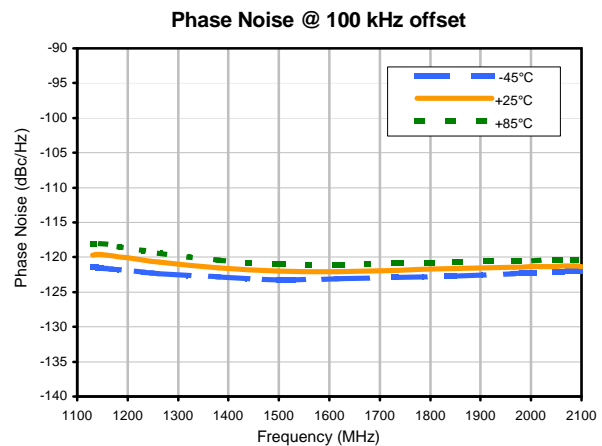

Typical Performance Data

Typical Performance Data

Phase Noise @ 1 MHz offset

Typical Performance Data