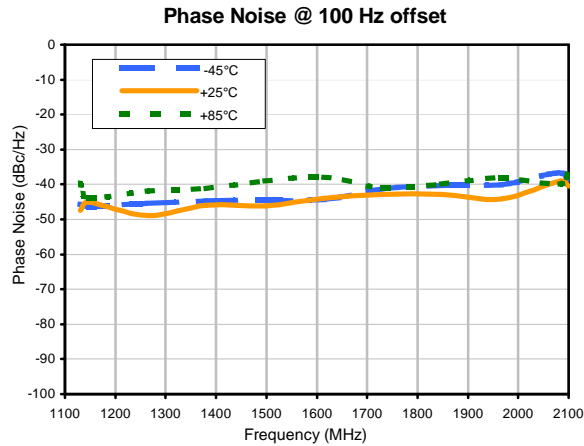

Typical Performance Data

Typical Performance Data

Phase Noise @ 1 MHz offset

Typical Performance Data