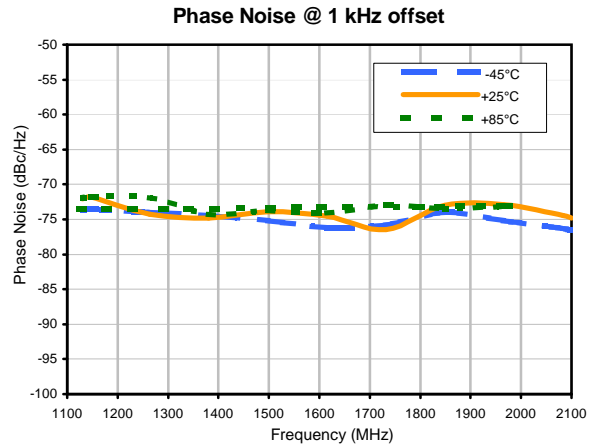

Typical Performance Data

Typical Performance Data

Phase Noise @ 1 MHz offset

Typical Performance Data