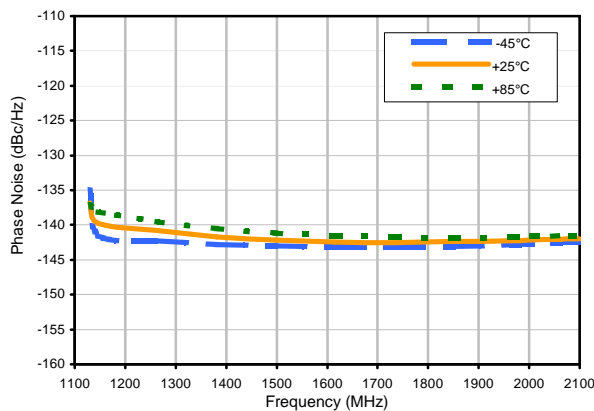

Typical Performance Data

Typical Performance Data

Phase Noise @ 1 MHz offset

Typical Performance Data