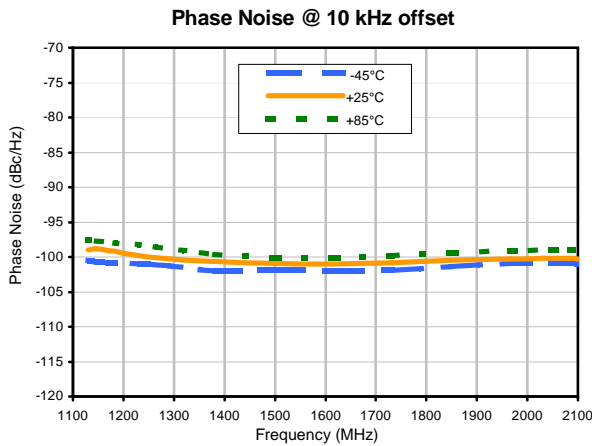

Typical Performance Data

Typical Performance Data

Phase Noise @ 1 MHz offset

Typical Performance Data