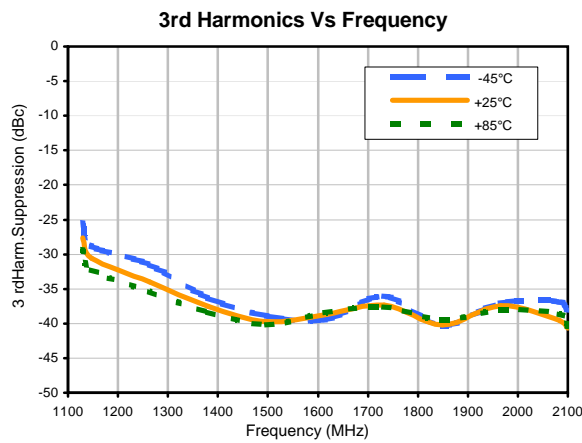

Typical Performance Data

Typical Performance Data

Phase Noise @ 1 MHz offset

Typical Performance Data