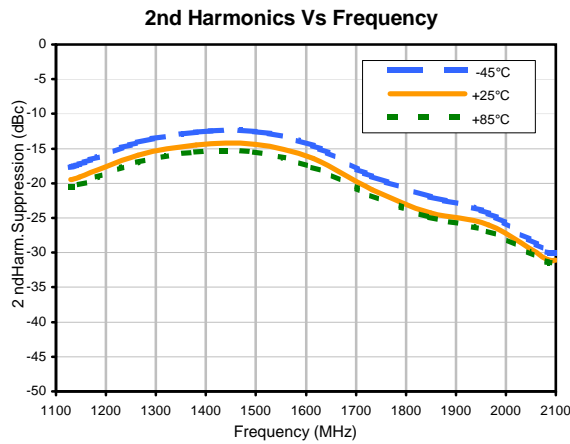

Typical Performance Data

Typical Performance Data

Phase Noise @ 1 MHz offset

Typical Performance Data