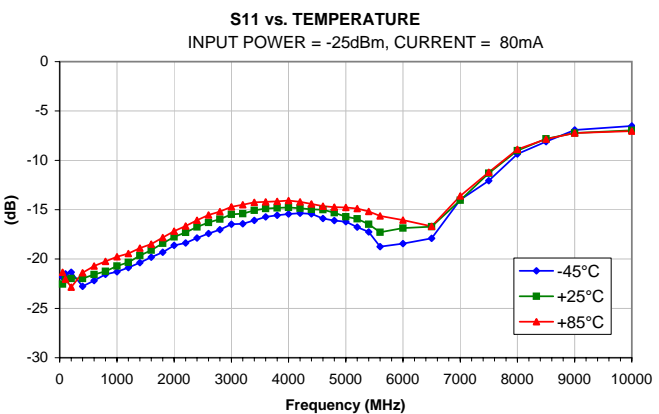

Typical Performance Curves

Typical Performance Curves

OUTPUT IP-3 vs. TEMPERATURE

OUTPUT IP-3 vs. CURRENT

OUTPUT POWER at 1dB Compression vs. TEMPERATURE

OUTPUT POWER at 1dB Compression vs. CURRENT

Noise Figure vs. TEMPERATURE

Noise Figure vs. CURRENT