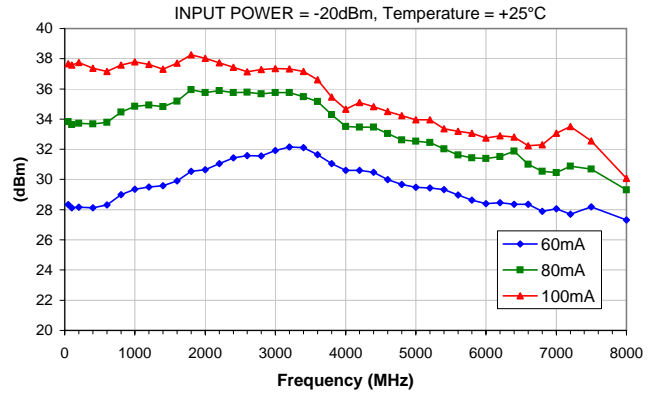

Typical Performance Curves

Typical Performance Curves

OUTPUT IP-3 vs. TEMPERATURE

OUTPUT IP-3 vs. CURRENT

OUTPUT POWER at 1dB Compression vs. TEMPERATURE

OUTPUT POWER at 1dB Compression vs. CURRENT

Noise Figure vs. TEMPERATURE

Noise Figure vs. CURRENT