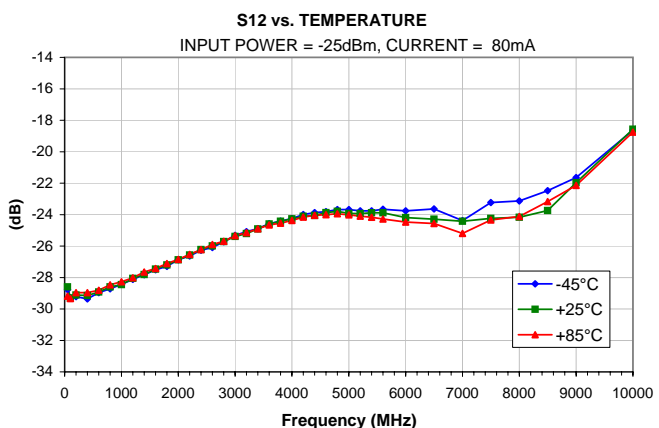

Typical Performance Curves

Typical Performance Curves

OUTPUT IP-3 vs. TEMPERATURE

OUTPUT IP-3 vs. CURRENT

OUTPUT POWER at 1dB Compression vs. TEMPERATURE

OUTPUT POWER at 1dB Compression vs. CURRENT

Noise Figure vs. TEMPERATURE

Noise Figure vs. CURRENT