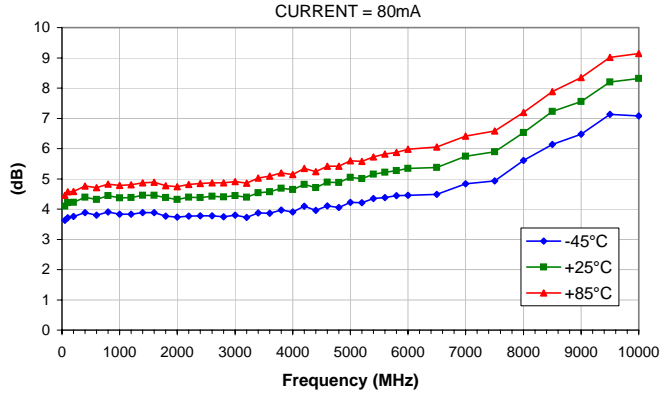

Typical Performance Curves

Typical Performance Curves

OUTPUT IP-3 vs. TEMPERATURE

OUTPUT IP-3 vs. CURRENT

OUTPUT POWER at 1dB Compression vs. TEMPERATURE

OUTPUT POWER at 1dB Compression vs. CURRENT

Noise Figure vs. TEMPERATURE

Noise Figure vs. CURRENT