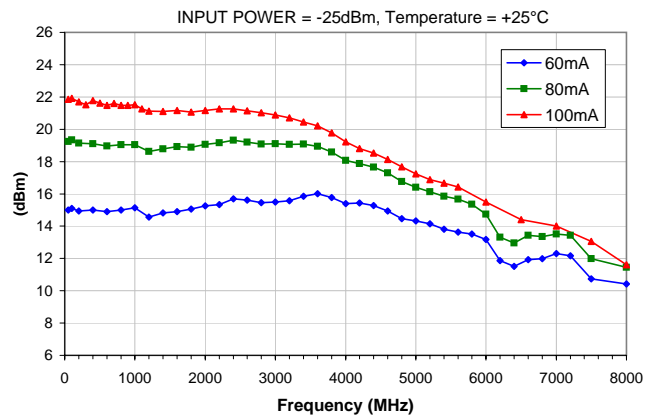

Typical Performance Curves

Typical Performance Curves

OUTPUT IP-3 vs. TEMPERATURE

OUTPUT IP-3 vs. CURRENT

OUTPUT POWER at 1dB Compression vs. TEMPERATURE

OUTPUT POWER at 1dB Compression vs. CURRENT

Noise Figure vs. TEMPERATURE

Noise Figure vs. CURRENT