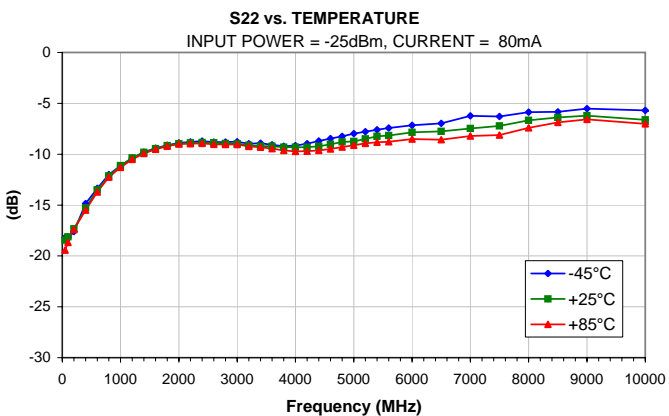

Typical Performance Curves

Typical Performance Curves

OUTPUT IP-3 vs. TEMPERATURE

OUTPUT IP-3 vs. CURRENT

OUTPUT POWER at 1dB Compression vs. TEMPERATURE

OUTPUT POWER at 1dB Compression vs. CURRENT

Noise Figure vs. TEMPERATURE

Noise Figure vs. CURRENT