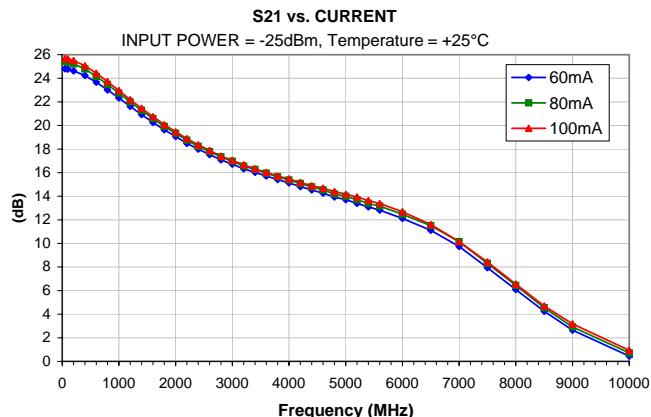

Typical Performance Curves

Typical Performance Curves

OUTPUT IP-3 vs. TEMPERATURE

OUTPUT IP-3 vs. CURRENT

OUTPUT POWER at 1dB Compression vs. TEMPERATURE

OUTPUT POWER at 1dB Compression vs. CURRENT

Noise Figure vs. TEMPERATURE

Noise Figure vs. CURRENT