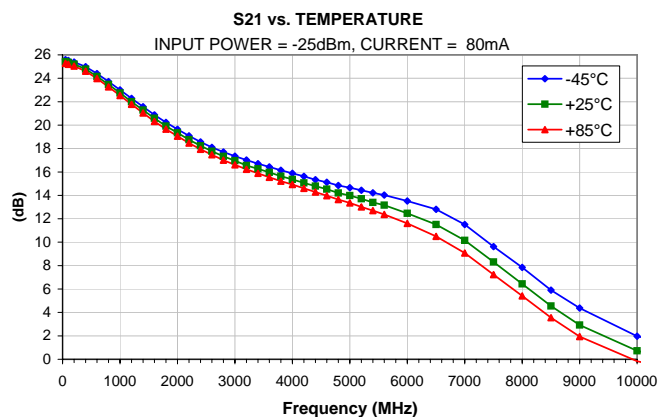

Typical Performance Curves

Typical Performance Curves

OUTPUT IP-3 vs. TEMPERATURE

OUTPUT IP-3 vs. CURRENT

OUTPUT POWER at 1dB Compression vs. TEMPERATURE

OUTPUT POWER at 1dB Compression vs. CURRENT

Noise Figure vs. TEMPERATURE

Noise Figure vs. CURRENT