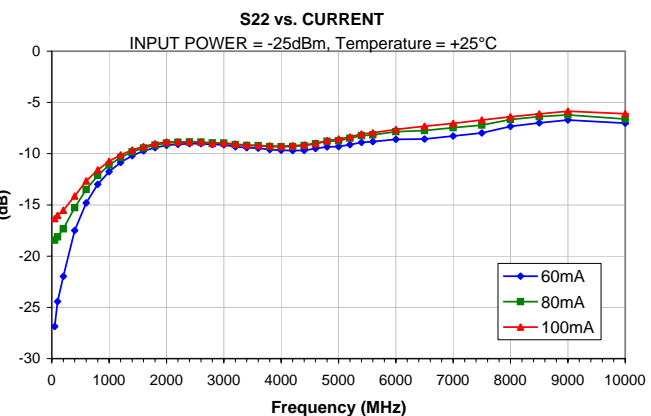

Typical Performance Curves

Typical Performance Curves

OUTPUT IP-3 vs. TEMPERATURE

OUTPUT IP-3 vs. CURRENT

OUTPUT POWER at 1dB Compression vs. TEMPERATURE

OUTPUT POWER at 1dB Compression vs. CURRENT

Noise Figure vs. TEMPERATURE

Noise Figure vs. CURRENT