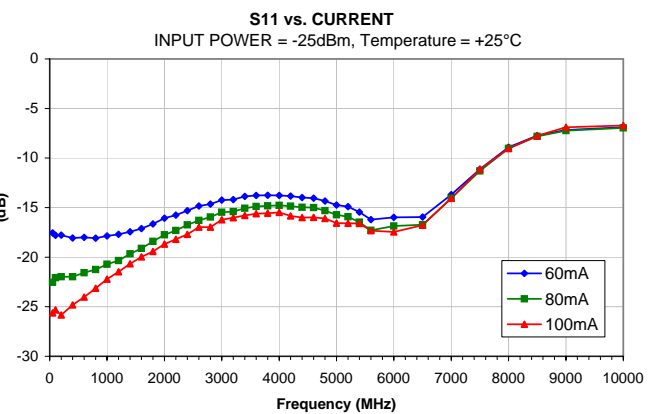

Typical Performance Curves

Typical Performance Curves

OUTPUT IP-3 vs. TEMPERATURE

OUTPUT IP-3 vs. CURRENT

OUTPUT POWER at 1dB Compression vs. TEMPERATURE

OUTPUT POWER at 1dB Compression vs. CURRENT

Noise Figure vs. TEMPERATURE

Noise Figure vs. CURRENT