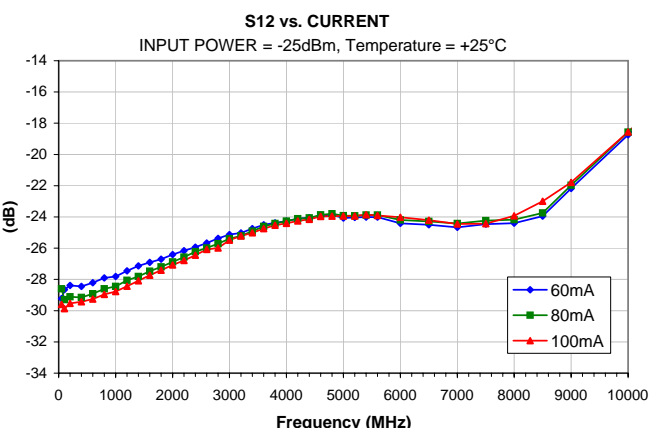

Typical Performance Curves

Typical Performance Curves

OUTPUT IP-3 vs. TEMPERATURE

OUTPUT IP-3 vs. CURRENT

OUTPUT POWER at 1dB Compression vs. TEMPERATURE

OUTPUT POWER at 1dB Compression vs. CURRENT

Noise Figure vs. TEMPERATURE

Noise Figure vs. CURRENT