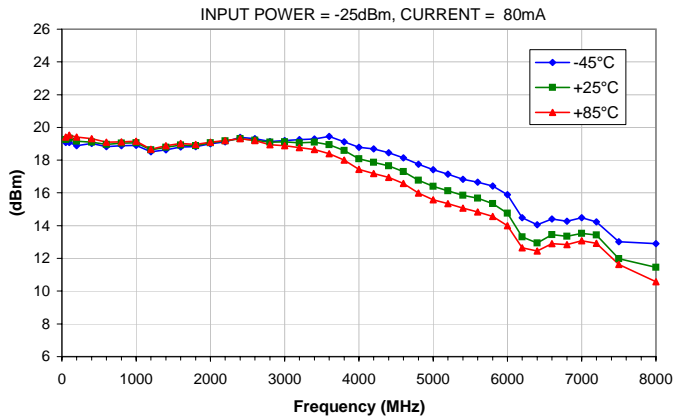

Typical Performance Curves

Typical Performance Curves

OUTPUT IP-3 vs. TEMPERATURE

OUTPUT IP-3 vs. CURRENT

OUTPUT POWER at 1dB Compression vs. TEMPERATURE

OUTPUT POWER at 1dB Compression vs. CURRENT

Noise Figure vs. TEMPERATURE

Noise Figure vs. CURRENT