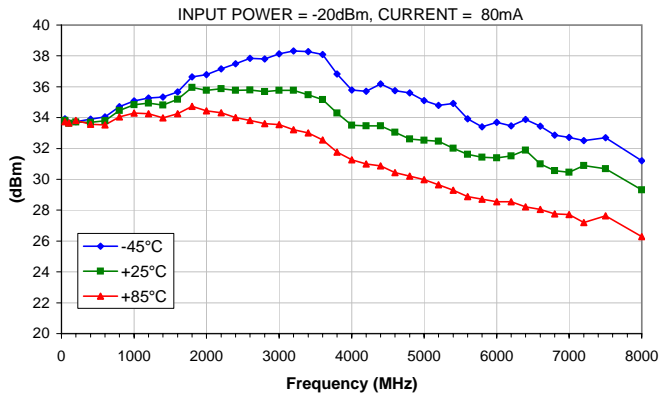

Typical Performance Curves

Typical Performance Curves

OUTPUT IP-3 vs. TEMPERATURE

OUTPUT IP-3 vs. CURRENT

OUTPUT POWER at 1dB Compression vs. TEMPERATURE

OUTPUT POWER at 1dB Compression vs. CURRENT

Noise Figure vs. TEMPERATURE

Noise Figure vs. CURRENT