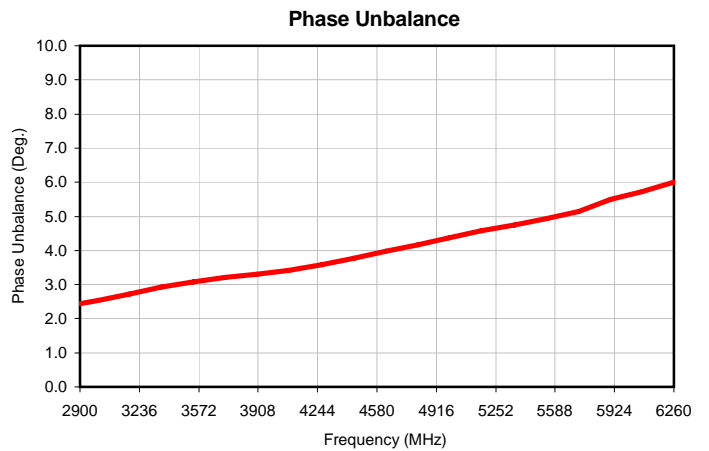

2 Way-0° Power Splitter/Combiner

GP2X+

Typical Performance Curves

P.O. Box 350166, Brooklyn, New York 11235-0003 (718) 934-4500 • Fax (718) 332-4661 For detailed performance specs & shopping online see Mini-Circuits web site
The Design Engineers Search Engine Provides ACTUAL Data Instantly From MINI-CIRCUITS At: www.minicircuits.com