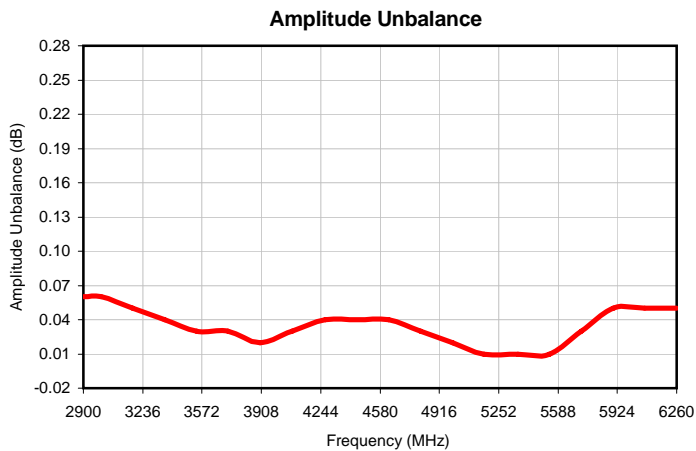

2 Way-0° Power Splitter/Combiner

GP2X+

Typical Performance Curves

P.O. Box 350166, Brooklyn, New York 11235-0003 (718) 934-4500 • Fax (718) 332-4661 For detailed performance specs & shopping online see Mini-Circuits web site
The Design Engineers Search Engine Provides ACTUAL Data Instantly From MINI-CIRCUITS At: www.minicircuits.com