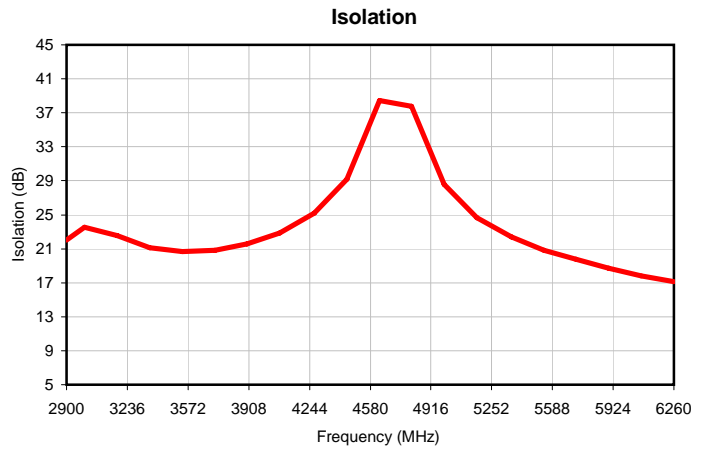

2 Way-0° Power Splitter/Combiner

GP2X+

Typical Performance Curves

P.O. Box 350166, Brooklyn, New York 11235-0003 (718) 934-4500 • Fax (718) 332-4661 For detailed performance specs & shopping online see Mini-Circuits web site
The Design Engineers Search Engine Provides ACTUAL Data Instantly From MINI-CIRCUITS At: www.minicircuits.com