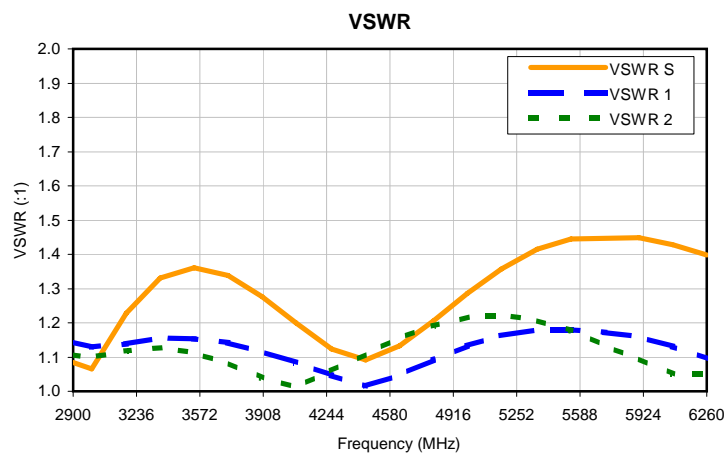

2 Way-0° Power Splitter/Combiner

GP2X+

Typical Performance Curves

P.O. Box 350166, Brooklyn, New York 11235-0003 (718) 934-4500 • Fax (718) 332-4661 For detailed performance specs & shopping online see Mini-Circuits web site
The Design Engineers Search Engine Provides ACTUAL Data Instantly From MINI-CIRCUITS At: www.minicircuits.com

IF/RF MICROWAVE COMPONENTS

REV. X2
GP2X+
6/21/2010
Page 1 of 1