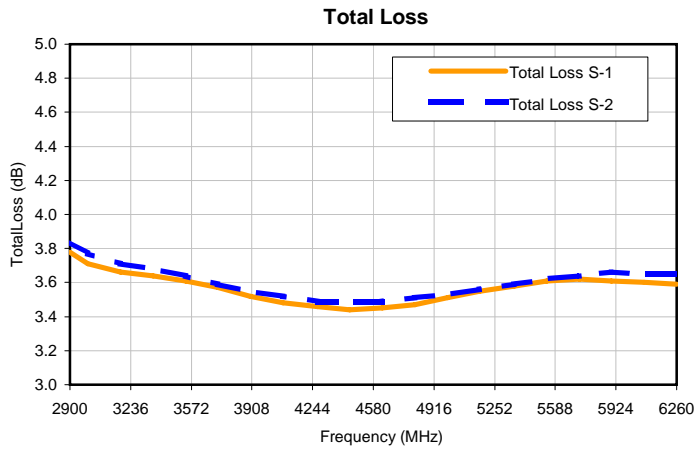

2 Way-0° Power Splitter/Combiner

GP2X+

Typical Performance Curves

P.O. Box 350166, Brooklyn, New York 11235-0003 (718) 934-4500 • Fax (718) 332-4661 For detailed performance specs & shopping online see Mini-Circuits web site
The Design Engineers Search Engine Provides ACTUAL Data Instantly From MINI-CIRCUITS At: www.minicircuits.com