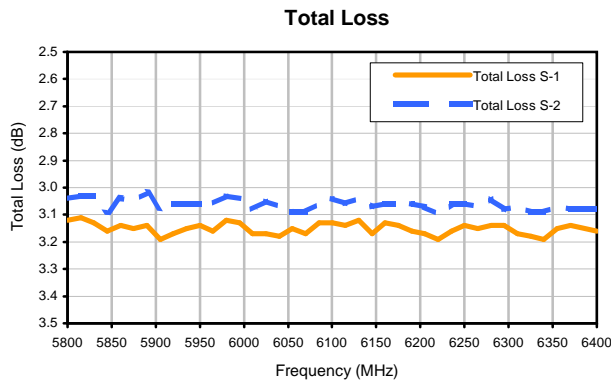

2 Way-0° Power Splitter/Combiner

IZY2PD-64

Typical Performance Curves

REV. X2
IZY2PD-64
100623
Page 1 of 1

Mini-Circuits®

IF/RF MICROWAVE COMPONENTS • ISO 9001 ISO 14001 AS 9100 CERTIFIED RoHS compliant
P.O. Box 350166, Brooklyn, New York 11235-0003 (718) 934-4500 Fax (718) 332-4661

The Design Engineers Search Engine finds the model you need, Instantly • For detailed performance specs & shopping online see