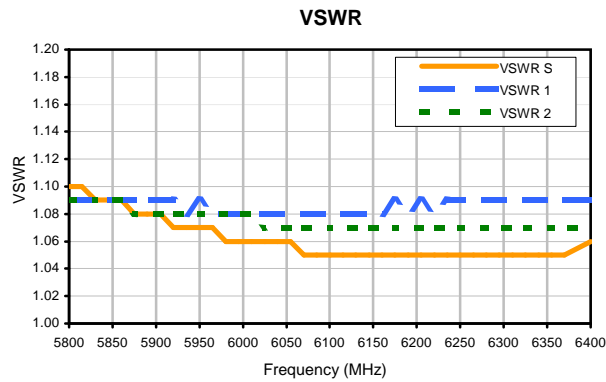

2 Way-0° Power Splitter/Combiner

IZY2PD-64

Typical Performance Curves

REV. X2
IZY2PD-64
100623
Page 1 of 1

Mini-Circuits®

IF/RF MICROWAVE COMPONENTS • ISO 9001 ISO 14001 AS 9100 CERTIFIED RoHS compliant
P.O. Box 350166, Brooklyn, New York 11235-0003 (718) 934-4500 Fax (718) 332-4661

The Design Engineers Search Engine finds the model you need, Instantly • For detailed performance specs & shopping online see