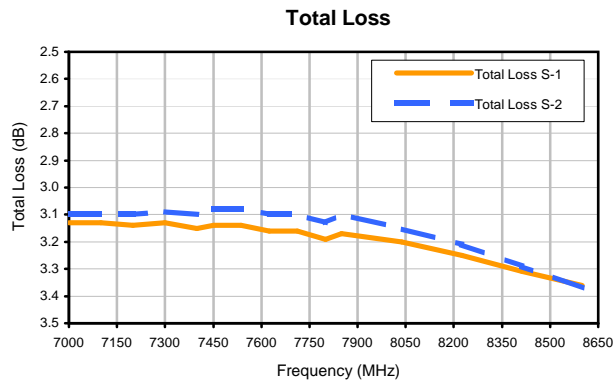

2 Way-0° Power Splitter/Combiner

IZY2PD-86+

Typical Performance Curves

REV. X2
IZY2PD-86+
100623
Page 1 of 1

IF/RF MICROWAVE COMPONENTS • ISO 9001 ISO 14001 AS 9100 CERTIFIED RoHS compliant
P.O. Box 350166, Brooklyn, New York 11235-0003 (718) 934-4500 Fax (718) 332-4661

The Design Engineers Search Engine finds the model you need, Instantly • For detailed performance specs & shopping online see