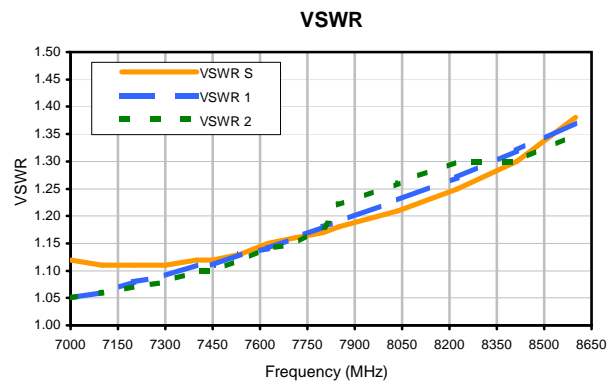

2 Way-0° Power Splitter/Combiner

IZY2PD-86+

Typical Performance Curves

REV. X2
IZY2PD-86+
100623
Page 1 of 1

IF/RF MICROWAVE COMPONENTS • ISO 9001 ISO 14001 AS 9100 CERTIFIED RoHS compliant
P.O. Box 350166, Brooklyn, New York 11235-0003 (718) 934-4500 Fax (718) 332-4661

The Design Engineers Search Engine finds the model you need, Instantly • For detailed performance specs & shopping online see