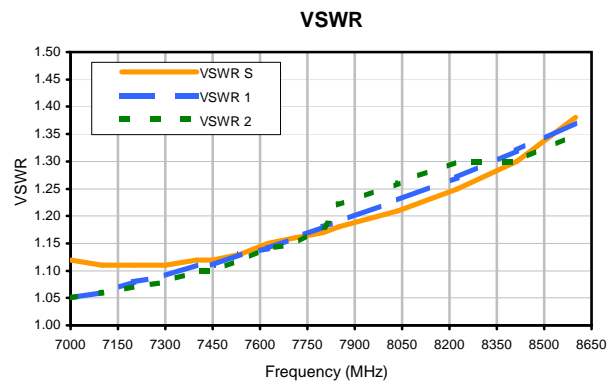

2 Way-0° Power Splitter/Combiner

IZY2PD-86

Typical Performance Curves

REV. X2
IZY2PD-86
100623
Page 1 of 1

IF/RF MICROWAVE COMPONENTS • ISO 9001 ISO 14001 AS 9100 CERTIFIED RoHS compliant
P.O. Box 350166, Brooklyn, New York 11235-0003 (718) 934-4500 Fax (718) 332-4661