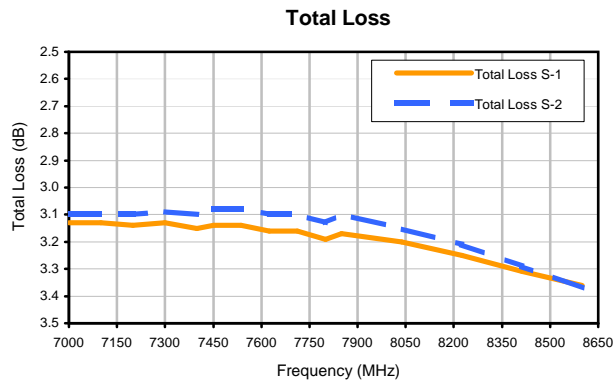

2 Way-0° Power Splitter/Combiner

IZY2PD-86

Typical Performance Curves

REV. X2
IZY2PD-86
100623
Page 1 of 1

IF/RF MICROWAVE COMPONENTS • ISO 9001 ISO 14001 AS 9100 CERTIFIED RoHS compliant
P.O. Box 350166, Brooklyn, New York 11235-0003 (718) 934-4500 Fax (718) 332-4661