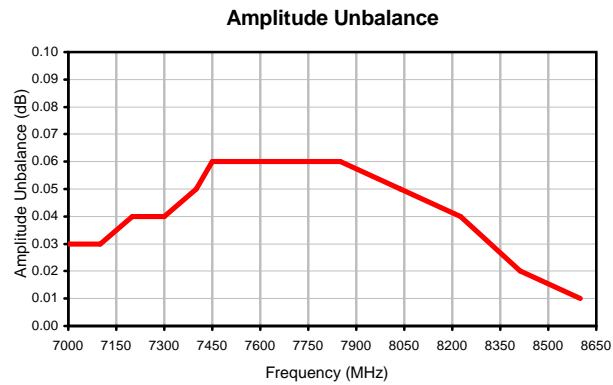

2 Way-0° Power Splitter/Combiner

IZY2PD-86

Typical Performance Curves

REV. X2
IZY2PD-86
100623
Page 1 of 1

IF/RF MICROWAVE COMPONENTS • ISO 9001 ISO 14001 AS 9100 CERTIFIED RoHS compliant
P.O. Box 350166, Brooklyn, New York 11235-0003 (718) 934-4500 Fax (718) 332-4661