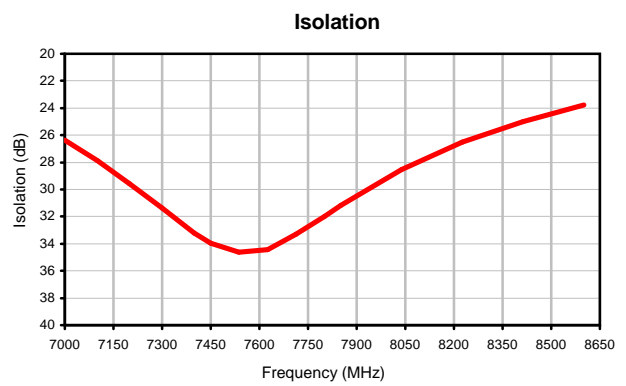

2 Way-0° Power Splitter/Combiner

IZY2PD-86

Typical Performance Curves

REV. X2
IZY2PD-86
100623
Page 1 of 1

IF/RF MICROWAVE COMPONENTS • ISO 9001 ISO 14001 AS 9100 CERTIFIED RoHS compliant
P.O. Box 350166, Brooklyn, New York 11235-0003 (718) 934-4500 Fax (718) 332-4661