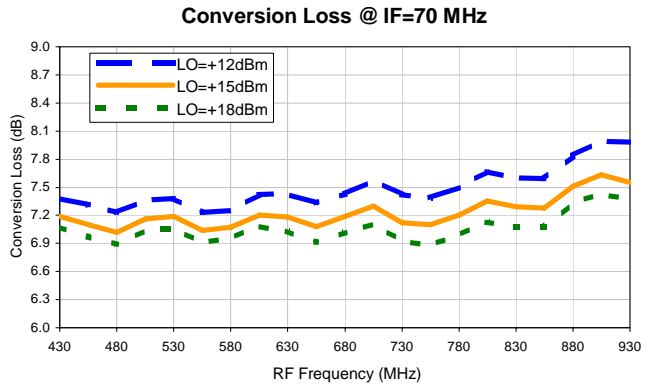

Image Reject Mixer

JCIR-4MH+

Typical Performance Curves

Image Reject Mixer

JCIR-4MH+

Typical Performance Curves