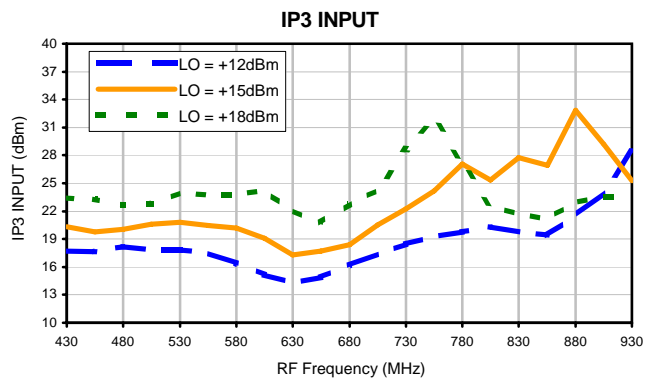

Image Reject Mixer

JCIR-4MH+

Typical Performance Curves

Image Reject Mixer

JCIR-4MH+

Typical Performance Curves