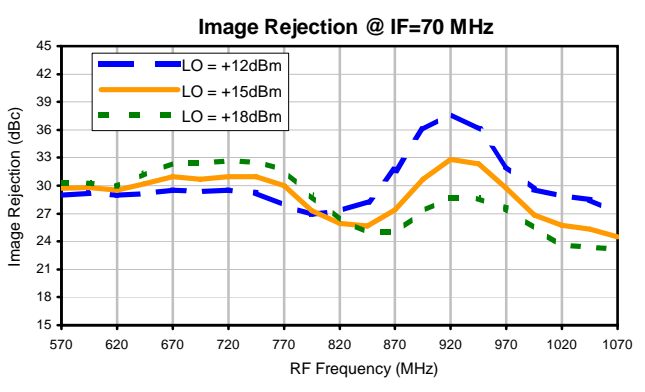

Image Reject Mixer

JCIR-4MH+

Typical Performance Curves

Image Reject Mixer

JCIR-4MH+

Typical Performance Curves