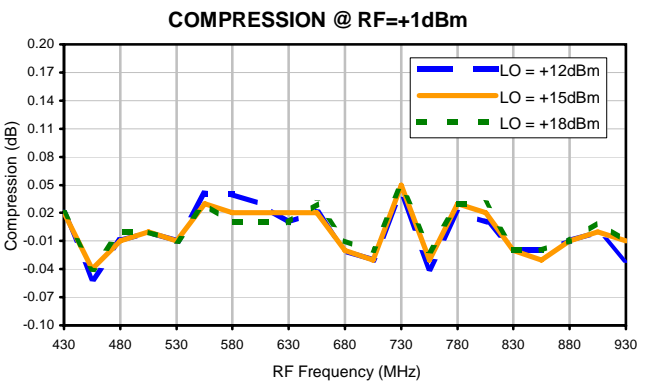

Image Reject Mixer

JCIR-4MH+

Typical Performance Curves

Image Reject Mixer

JCIR-4MH+

Typical Performance Curves