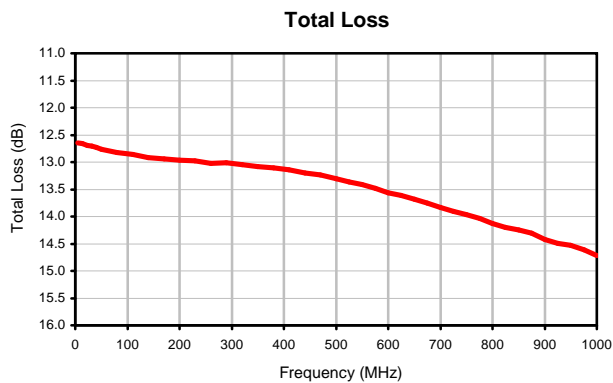

16 Way-0° Power Splitter/Combiner

JEPS-16-1W

Typical Performance Curves

REV. X2
JEPS-16-1W
100623
Page 1 of 1

IF/RF MICROWAVE COMPONENTS • ISO 9001 ISO 14001 AS 9100 CERTIFIED RoHS compliant
P.O. Box 350166, Brooklyn, New York 11235-0003 (718) 934-4500 Fax (718) 332-4661