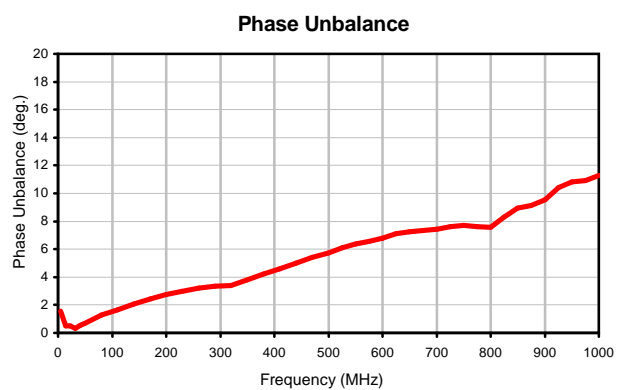

16 Way-0° Power Splitter/Combiner

JEPS-16-1W

Typical Performance Curves

REV. X2
JEPS-16-1W
100623
Page 1 of 1

IF/RF MICROWAVE COMPONENTS • ISO 9001 ISO 14001 AS 9100 CERTIFIED RoHS compliant
P.O. Box 350166, Brooklyn, New York 11235-0003 (718) 934-4500 Fax (718) 332-4661