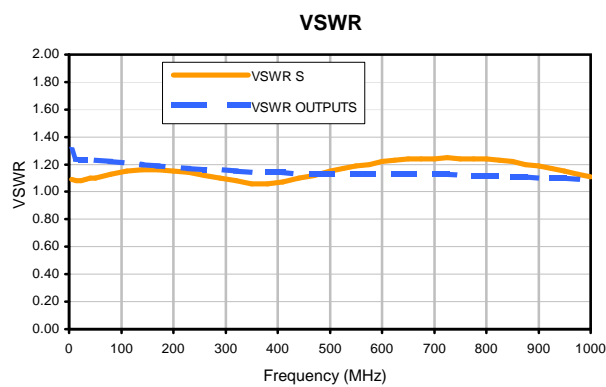

16 Way-0° Power Splitter/Combiner

JEPS-16-1W

Typical Performance Curves

REV. X2
JEPS-16-1W
100623
Page 1 of 1

IF/RF MICROWAVE COMPONENTS • ISO 9001 ISO 14001 AS 9100 CERTIFIED RoHS compliant
P.O. Box 350166, Brooklyn, New York 11235-0003 (718) 934-4500 Fax (718) 332-4661