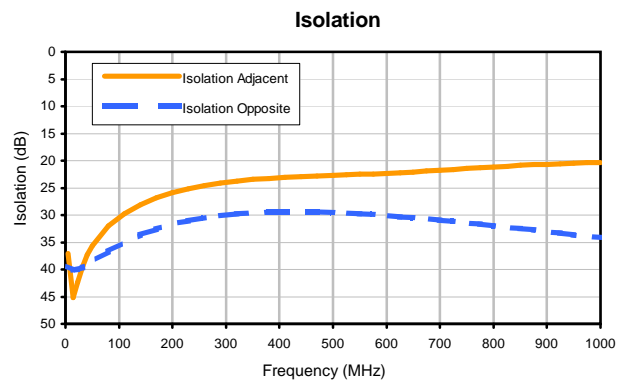

16 Way-0° Power Splitter/Combiner

JEPS-16-1W

Typical Performance Curves

REV. X2
JEPS-16-1W
100623
Page 1 of 1

IF/RF MICROWAVE COMPONENTS • ISO 9001 ISO 14001 AS 9100 CERTIFIED RoHS compliant
P.O. Box 350166, Brooklyn, New York 11235-0003 (718) 934-4500 Fax (718) 332-4661