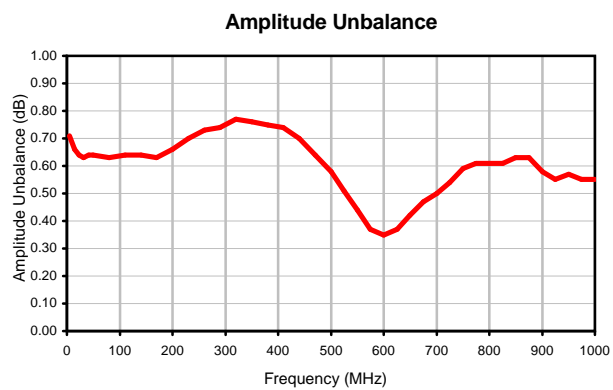

16 Way-0° Power Splitter/Combiner

JEPS-16-1W

Typical Performance Curves

REV. X2
JEPS-16-1W
100623
Page 1 of 1

IF/RF MICROWAVE COMPONENTS • ISO 9001 ISO 14001 AS 9100 CERTIFIED RoHS compliant
P.O. Box 350166, Brooklyn, New York 11235-0003 (718) 934-4500 Fax (718) 332-4661