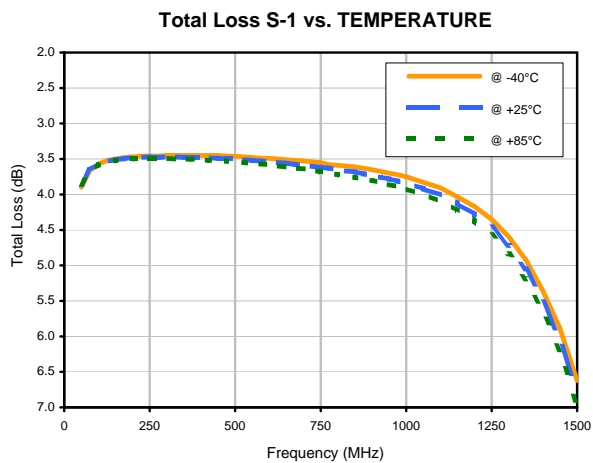

2 Way-0° Power Splitter/Combiner

JPS-2-900

Typical Performance Curves

2 Way-0° Power Splitter/Combiner

JPS-2-900

Typical Performance Curves