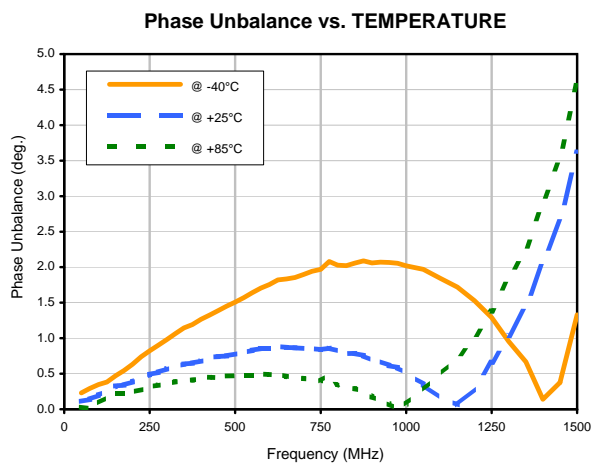

2 Way-0° Power Splitter/Combiner

JPS-2-900

Typical Performance Curves

2 Way-0° Power Splitter/Combiner

JPS-2-900

Typical Performance Curves