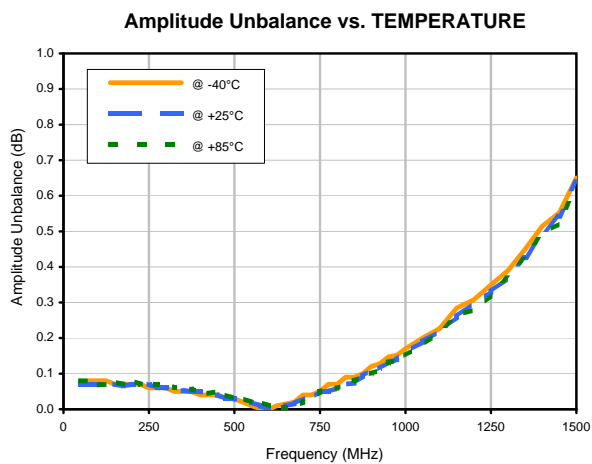

2 Way-0° Power Splitter/Combiner

JPS-2-900

Typical Performance Curves

2 Way-0° Power Splitter/Combiner

JPS-2-900

Typical Performance Curves