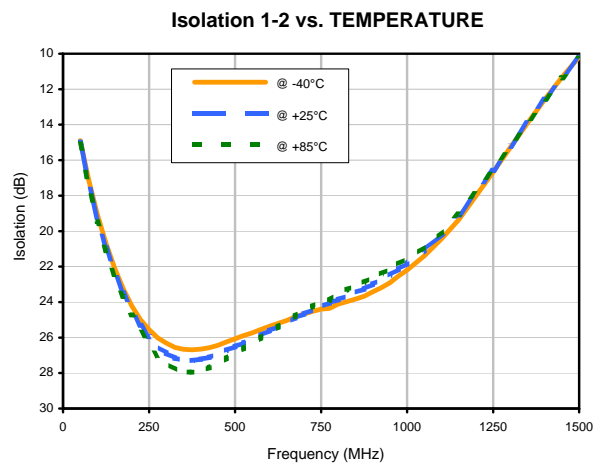

2 Way-0° Power Splitter/Combiner

JPS-2-900

Typical Performance Curves

2 Way-0° Power Splitter/Combiner

JPS-2-900

Typical Performance Curves