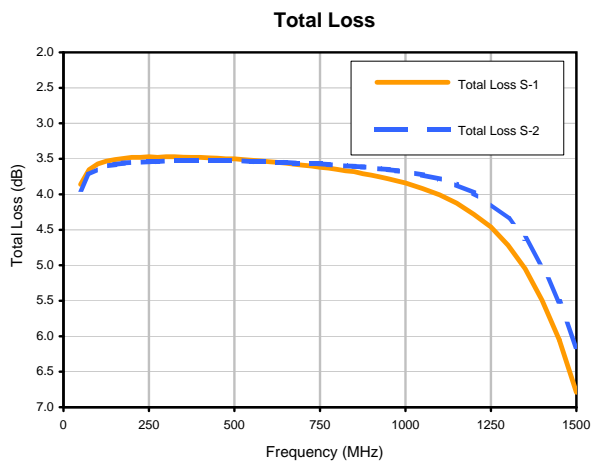

2 Way-0° Power Splitter/Combiner

JPS-2-900

Typical Performance Curves

2 Way-0° Power Splitter/Combiner

JPS-2-900

Typical Performance Curves