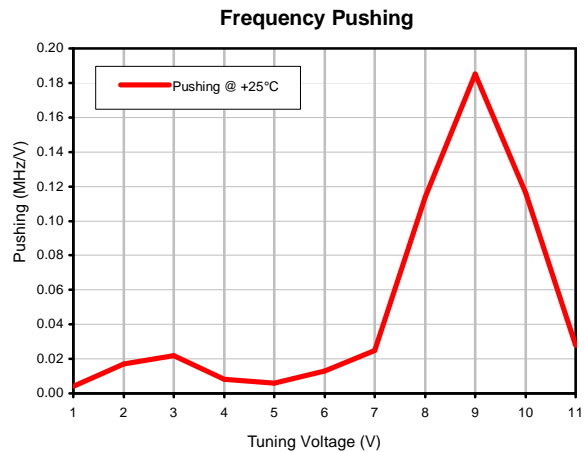

Voltage Controlled Oscillator

JTOS-25+

Typical Performance Data

REV. X1
JTOS-25+
070131
Page 1 of 1

The Design Engineers Search Engine finds the model you need, Instantly • For detailed performance specs & shopping online see