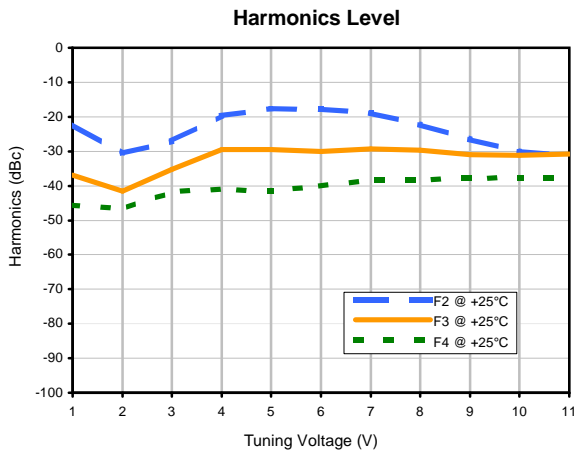

Voltage Controlled Oscillator

JTOS-25+

Typical Performance Data

REV. X1
JTOS-25+
070131
Page 1 of 1

The Design Engineers Search Engine finds the model you need, Instantly • For detailed performance specs & shopping online see