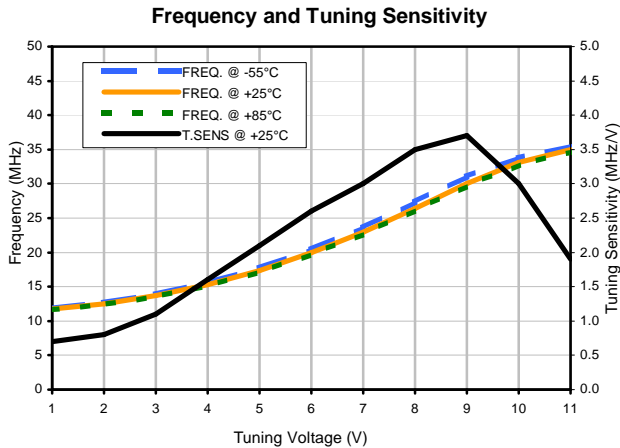

Voltage Controlled Oscillator

JTOS-25+

Typical Performance Data

REV. X1
JTOS-25+
070131
Page 1 of 1

The Design Engineers Search Engine finds the model you need, Instantly • For detailed performance specs & shopping online see