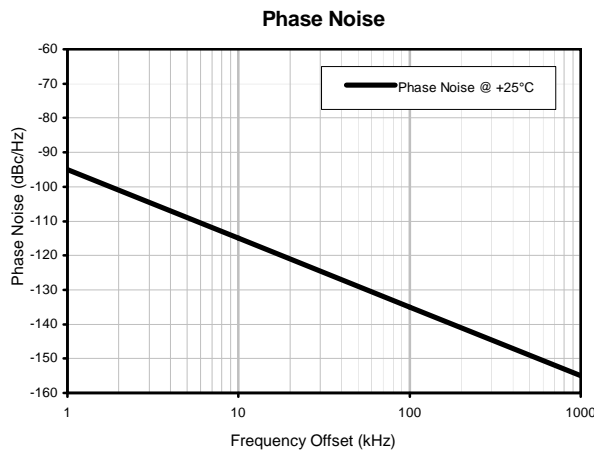

Voltage Controlled Oscillator

JTOS-25+

Typical Performance Data

REV. X1
JTOS-25+
070131
Page 1 of 1

The Design Engineers Search Engine finds the model you need, Instantly • For detailed performance specs & shopping online see