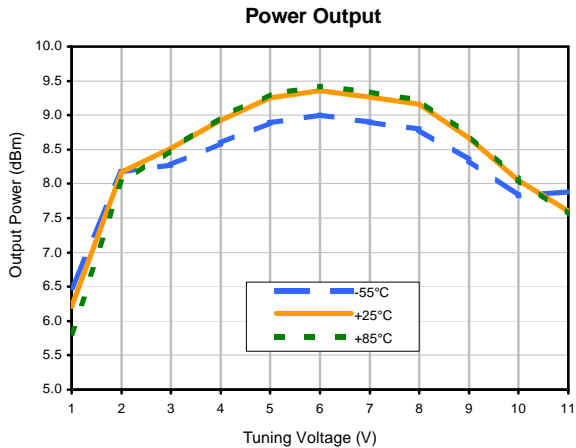

Voltage Controlled Oscillator

JTOS-25+

Typical Performance Data

REV. X1
JTOS-25+
070131
Page 1 of 1

The Design Engineers Search Engine finds the model you need, Instantly • For detailed performance specs & shopping online see