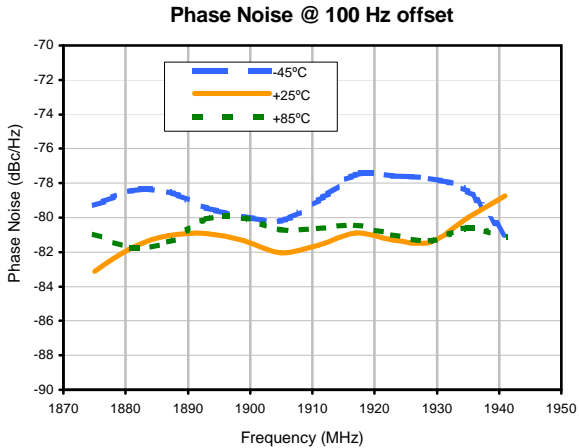

Typical Performance Data