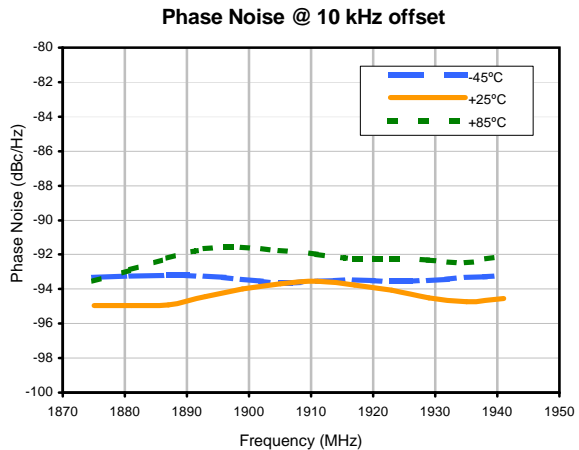

Typical Performance Data