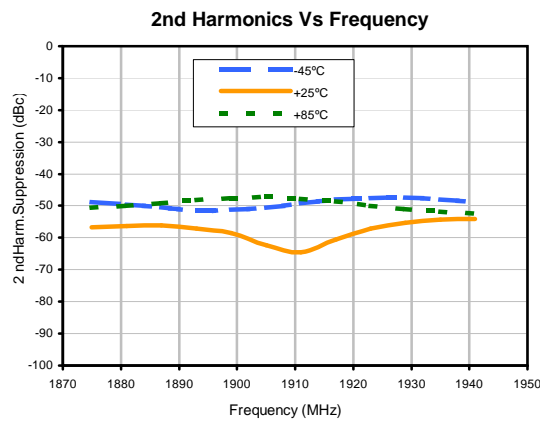

Frequency Synthesizer

Typical Performance Data

KSN-1941A-119+

REV. X1
 KSN-1941A-119+
 091227
 Page 1 of 3

IF/RF MICROWAVE COMPONENTS • ISO 9001 ISO 14001 AS 9100 CERTIFIED RoHS compliant
 P.O. Box 350166, Brooklyn, New York 11235-0003 (718) 934-4500 Fax (718) 332-4661