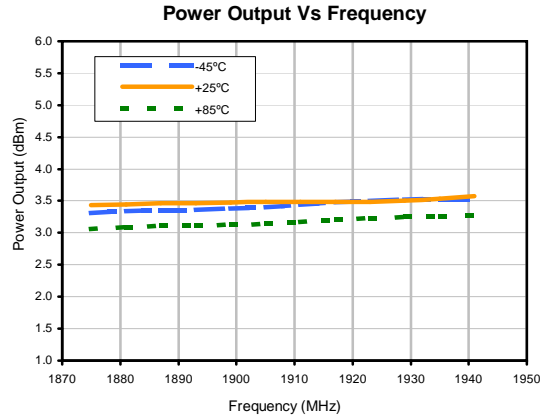

Frequency Synthesizer

Typical Performance Data

KSN-1941A-119+

REV. X1
 KSN-1941A-119+
 091227
 Page 1 of 3

IF/RF MICROWAVE COMPONENTS • ISO 9001 ISO 14001 AS 9100 CERTIFIED RoHS compliant
 P.O. Box 350166, Brooklyn, New York 11235-0003 (718) 934-4500 Fax (718) 332-4661