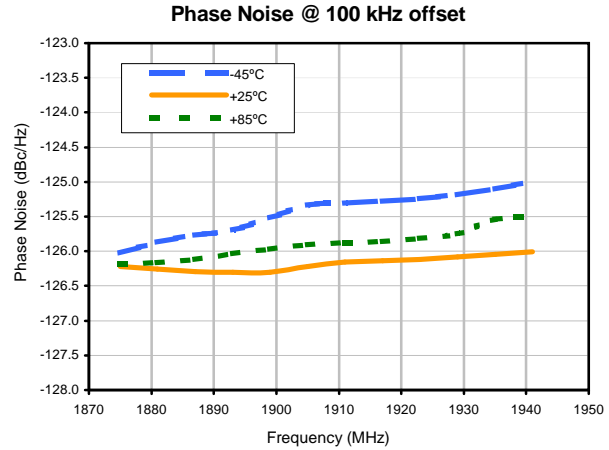

Typical Performance Data