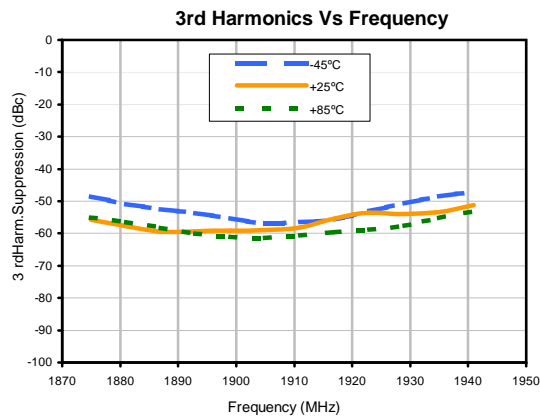

Frequency Synthesizer

Typical Performance Data

KSN-1941A-119+

REV. X1
 KSN-1941A-119+
 091227
 Page 1 of 3

IF/RF MICROWAVE COMPONENTS • ISO 9001 ISO 14001 AS 9100 CERTIFIED RoHS compliant
 P.O. Box 350166, Brooklyn, New York 11235-0003 (718) 934-4500 Fax (718) 332-4661