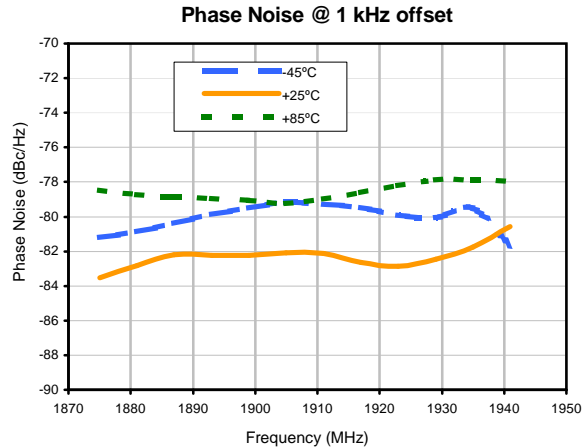

Typical Performance Data