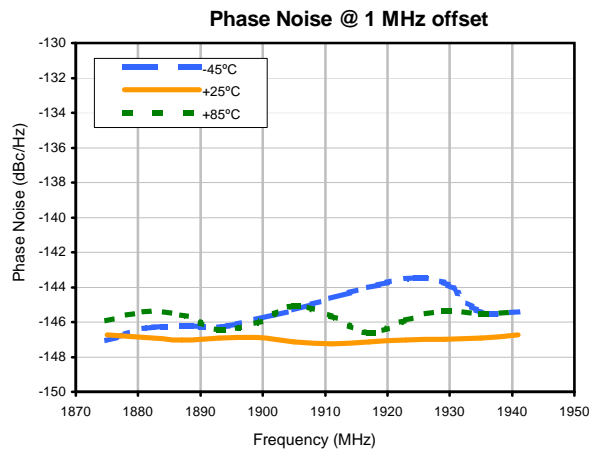

Typical Performance Data