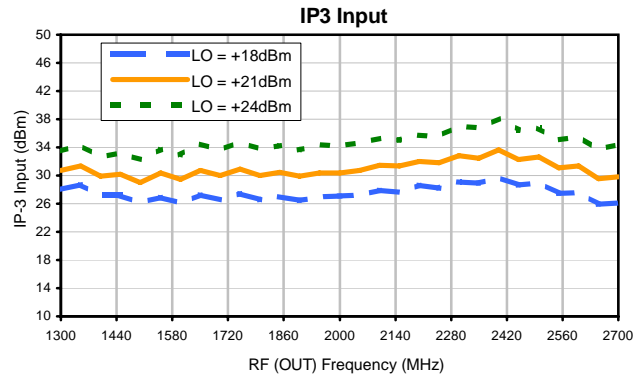

Frequency Mixer (Upconverter)

LAVI-U252VH+

Typical Performance Curves

P.O. Box 350186, Brooklyn, New York 11235-0000 (718) 934-4500 Fax (718) 332-4851 For detailed performance specs & shopping online see Mini-Circuits web site