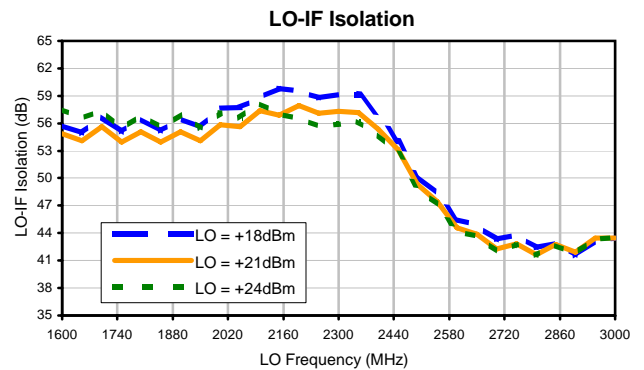

Frequency Mixer (Upconverter)

LAVI-U252VH+

Typical Performance Curves

P.O. Box 350186, Brooklyn, New York 11235-0000 (718) 934-4500 Fax (718) 332-4851 For detailed performance specs & shopping online see Mini-Circuits web site