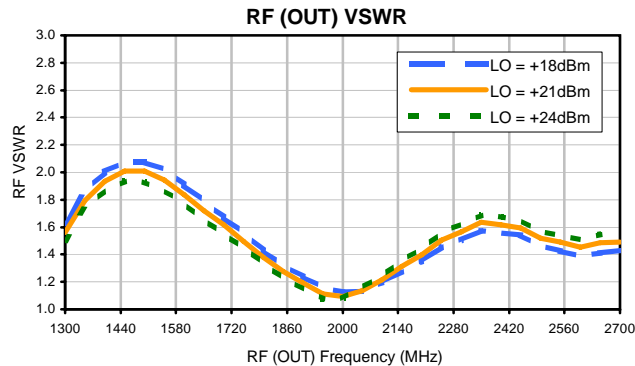

Frequency Mixer (Upconverter)

LAVI-U252VH+

Typical Performance Curves

P.O. Box 350186, Brooklyn, New York 11235-0000 (718) 934-4500 Fax (718) 332-4851 For detailed performance specs & shopping online see Mini-Circuits web site