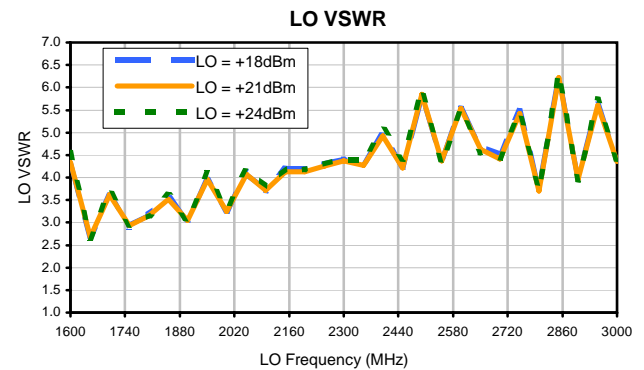

Frequency Mixer (Upconverter)

LAVI-U252VH+

Typical Performance Curves

P.O. Box 350186, Brooklyn, New York 11235-0000 (718) 934-4500 Fax (718) 332-4851 For detailed performance specs & shopping online see Mini-Circuits web site