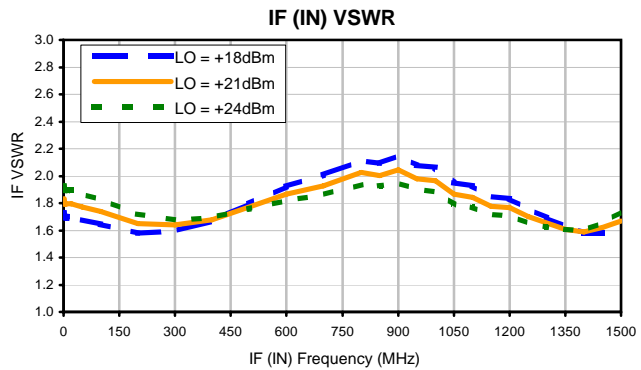

Frequency Mixer (Upconverter)

LAVI-U252VH+

Typical Performance Curves

P.O. Box 350186, Brooklyn, New York 11235-0000 (718) 934-4500 Fax (718) 332-4851 For detailed performance specs & shopping online see Mini-Circuits web site