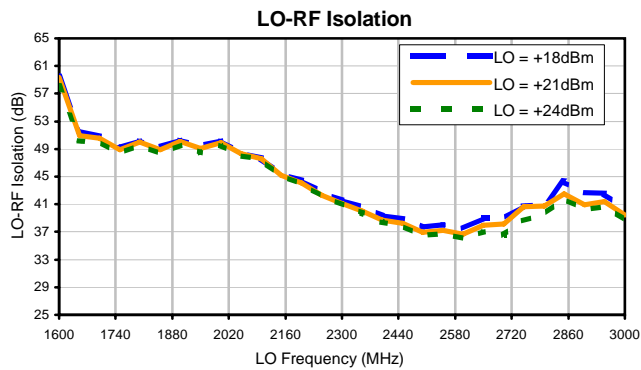

Frequency Mixer (Upconverter)

LAVI-U252VH+

Typical Performance Curves

P.O. Box 350186, Brooklyn, New York 11235-0000 (718) 934-4500 Fax (718) 332-4851 For detailed performance specs & shopping online see Mini-Circuits web site