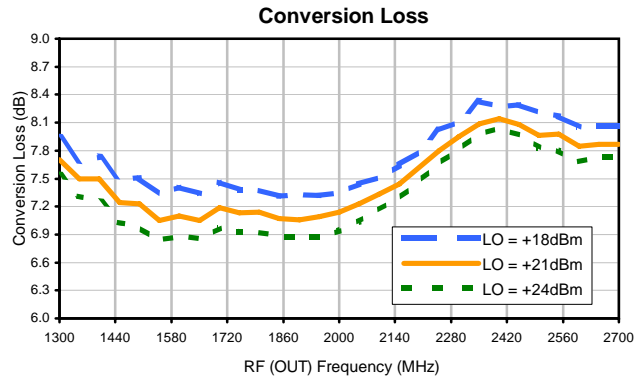

Frequency Mixer (Upconverter)

LAVI-U252VH+

Typical Performance Curves

P.O. Box 350186, Brooklyn, New York 11235-0000 (718) 934-4500 Fax (718) 332-4851 For detailed performance specs & shopping online see Mini-Circuits web site