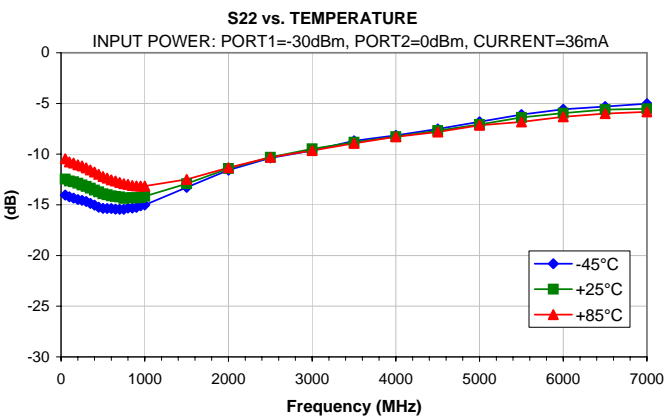

Typical Performance Curves

Typical Performance Curves

OUTPUT IP-3 vs. TEMPERATURE

OUTPUT IP-3 vs. CURRENT

OUTPUT POWER at 1dB Compression vs. TEMPERATURE

OUTPUT POWER at 1dB Compression vs. CURRENT

Noise Figure vs. TEMPERATURE

Noise Figure vs. CURRENT