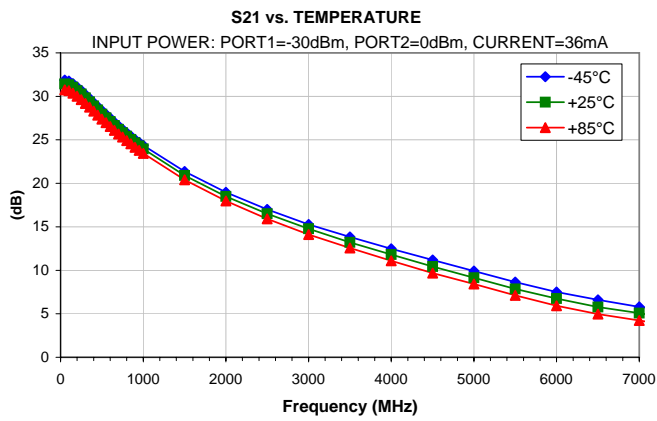

Typical Performance Curves

Typical Performance Curves

OUTPUT IP-3 vs. TEMPERATURE

OUTPUT IP-3 vs. CURRENT

OUTPUT POWER at 1dB Compression vs. TEMPERATURE

OUTPUT POWER at 1dB Compression vs. CURRENT

Noise Figure vs. TEMPERATURE

Noise Figure vs. CURRENT