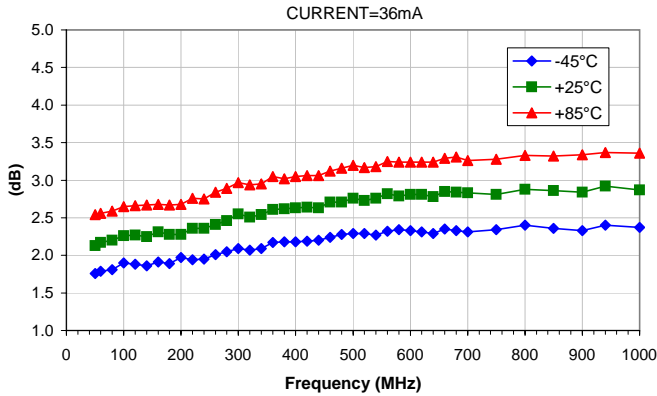

Typical Performance Curves

Typical Performance Curves

OUTPUT IP-3 vs. TEMPERATURE

OUTPUT IP-3 vs. CURRENT

OUTPUT POWER at 1dB Compression vs. TEMPERATURE

OUTPUT POWER at 1dB Compression vs. CURRENT

Noise Figure vs. TEMPERATURE

Noise Figure vs. CURRENT