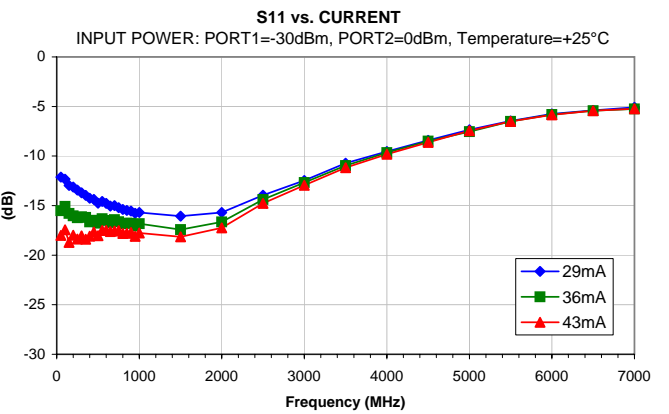

Typical Performance Curves

Typical Performance Curves

OUTPUT IP-3 vs. TEMPERATURE

OUTPUT IP-3 vs. CURRENT

OUTPUT POWER at 1dB Compression vs. TEMPERATURE

OUTPUT POWER at 1dB Compression vs. CURRENT

Noise Figure vs. TEMPERATURE

Noise Figure vs. CURRENT