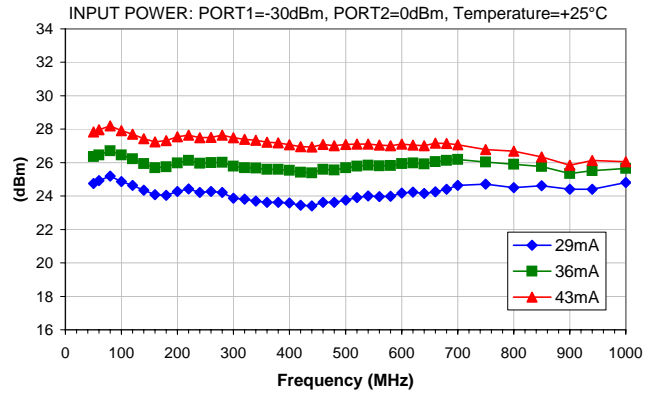

Typical Performance Curves

Typical Performance Curves

OUTPUT IP-3 vs. TEMPERATURE

OUTPUT IP-3 vs. CURRENT

OUTPUT POWER at 1dB Compression vs. TEMPERATURE

OUTPUT POWER at 1dB Compression vs. CURRENT

Noise Figure vs. TEMPERATURE

Noise Figure vs. CURRENT