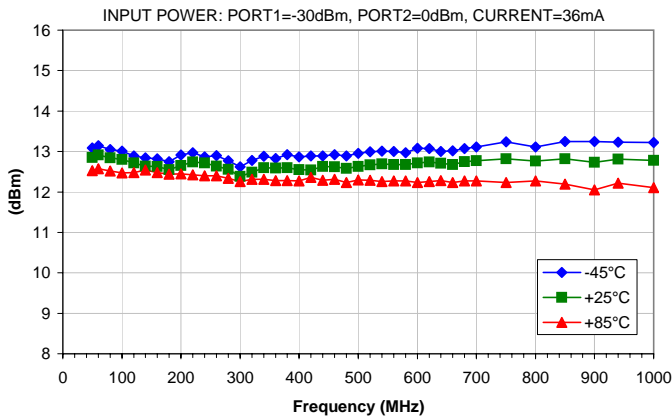

Typical Performance Curves

Typical Performance Curves

OUTPUT IP-3 vs. TEMPERATURE

OUTPUT IP-3 vs. CURRENT

OUTPUT POWER at 1dB Compression vs. TEMPERATURE

OUTPUT POWER at 1dB Compression vs. CURRENT

Noise Figure vs. TEMPERATURE

Noise Figure vs. CURRENT