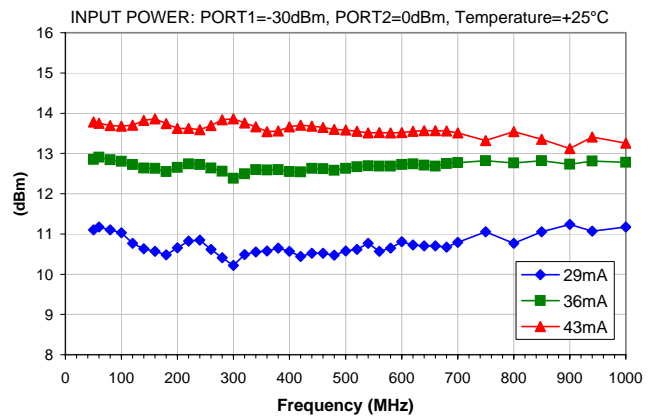

Typical Performance Curves

Typical Performance Curves

OUTPUT IP-3 vs. TEMPERATURE

OUTPUT IP-3 vs. CURRENT

OUTPUT POWER at 1dB Compression vs. TEMPERATURE

OUTPUT POWER at 1dB Compression vs. CURRENT

Noise Figure vs. TEMPERATURE

Noise Figure vs. CURRENT