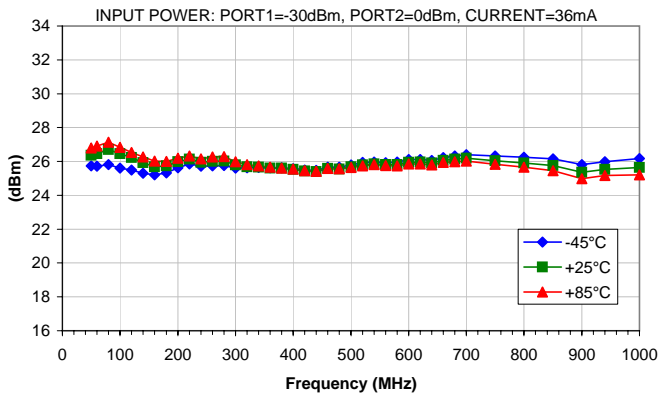

Typical Performance Curves

Typical Performance Curves

OUTPUT IP-3 vs. TEMPERATURE

OUTPUT IP-3 vs. CURRENT

OUTPUT POWER at 1dB Compression vs. TEMPERATURE

OUTPUT POWER at 1dB Compression vs. CURRENT

Noise Figure vs. TEMPERATURE

Noise Figure vs. CURRENT