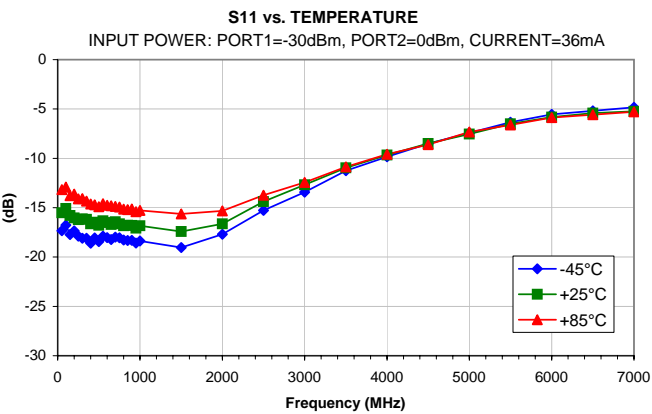

Typical Performance Curves

Typical Performance Curves

OUTPUT IP-3 vs. TEMPERATURE

OUTPUT IP-3 vs. CURRENT

OUTPUT POWER at 1dB Compression vs. TEMPERATURE

OUTPUT POWER at 1dB Compression vs. CURRENT

Noise Figure vs. TEMPERATURE

Noise Figure vs. CURRENT