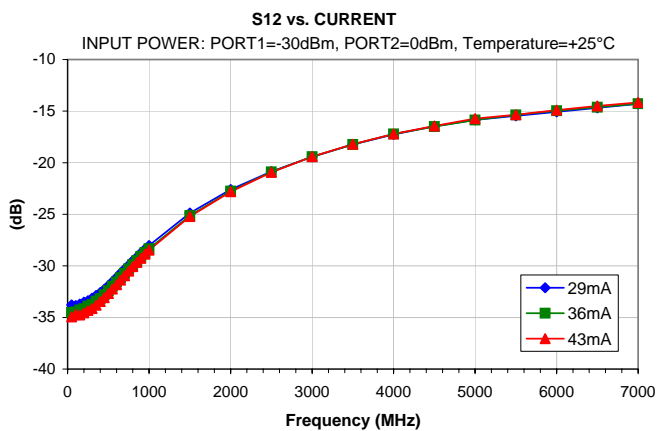

Typical Performance Curves

Typical Performance Curves

OUTPUT IP-3 vs. TEMPERATURE

OUTPUT IP-3 vs. CURRENT

OUTPUT POWER at 1dB Compression vs. TEMPERATURE

OUTPUT POWER at 1dB Compression vs. CURRENT

Noise Figure vs. TEMPERATURE

Noise Figure vs. CURRENT