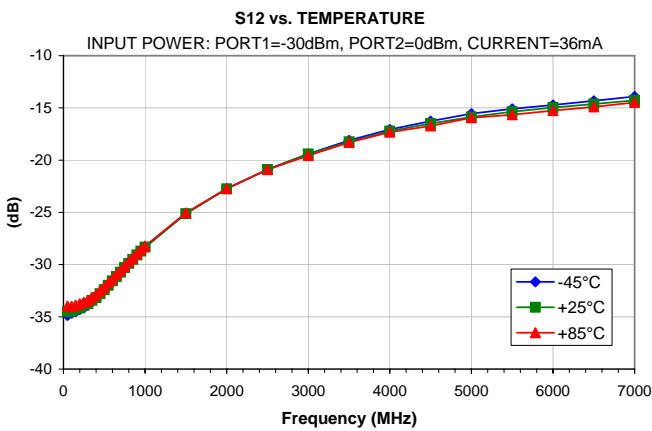

Typical Performance Curves

Typical Performance Curves

OUTPUT IP-3 vs. TEMPERATURE

OUTPUT IP-3 vs. CURRENT

OUTPUT POWER at 1dB Compression vs. TEMPERATURE

OUTPUT POWER at 1dB Compression vs. CURRENT

Noise Figure vs. TEMPERATURE

Noise Figure vs. CURRENT