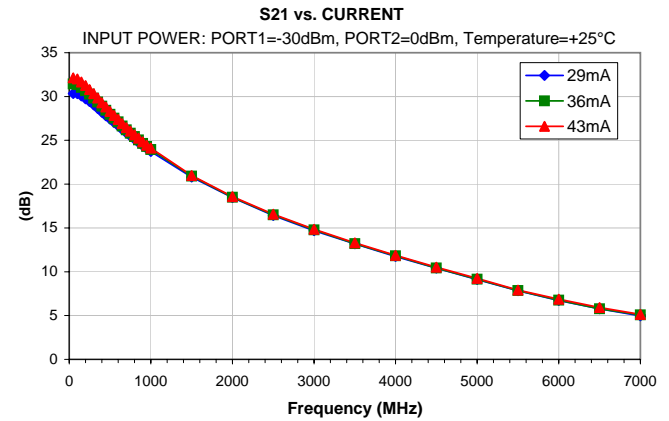

Typical Performance Curves

Typical Performance Curves

OUTPUT IP-3 vs. TEMPERATURE

OUTPUT IP-3 vs. CURRENT

OUTPUT POWER at 1dB Compression vs. TEMPERATURE

OUTPUT POWER at 1dB Compression vs. CURRENT

Noise Figure vs. TEMPERATURE

Noise Figure vs. CURRENT