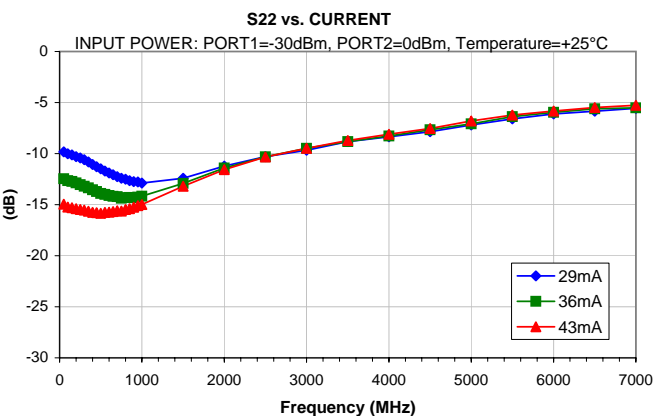

Typical Performance Curves

Typical Performance Curves

OUTPUT IP-3 vs. TEMPERATURE

OUTPUT IP-3 vs. CURRENT

OUTPUT POWER at 1dB Compression vs. TEMPERATURE

OUTPUT POWER at 1dB Compression vs. CURRENT

Noise Figure vs. TEMPERATURE

Noise Figure vs. CURRENT