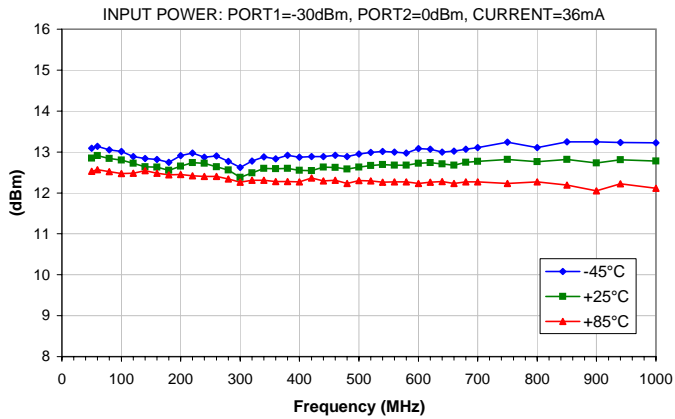

Typical Performance Curves

Typical Performance Curves

OUTPUT IP-3 vs. TEMPERATURE

OUTPUT IP-3 vs. CURRENT

OUTPUT POWER at 1dB Compression vs. TEMPERATURE

OUTPUT POWER at 1dB Compression vs. CURRENT

Noise Figure vs. TEMPERATURE

Noise Figure vs. CURRENT