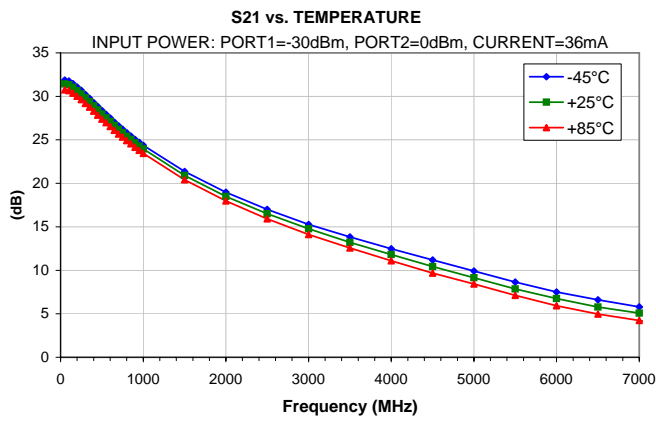

Typical Performance Curves

Typical Performance Curves

OUTPUT IP-3 vs. TEMPERATURE

OUTPUT IP-3 vs. CURRENT

OUTPUT POWER at 1dB Compression vs. TEMPERATURE

OUTPUT POWER at 1dB Compression vs. CURRENT

Noise Figure vs. TEMPERATURE

Noise Figure vs. CURRENT