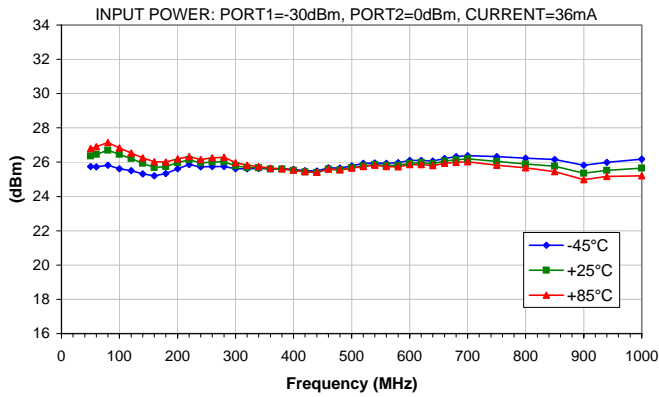

Typical Performance Curves

Typical Performance Curves

OUTPUT IP-3 vs. TEMPERATURE

OUTPUT IP-3 vs. CURRENT

OUTPUT POWER at 1dB Compression vs. TEMPERATURE

OUTPUT POWER at 1dB Compression vs. CURRENT

Noise Figure vs. TEMPERATURE

Noise Figure vs. CURRENT