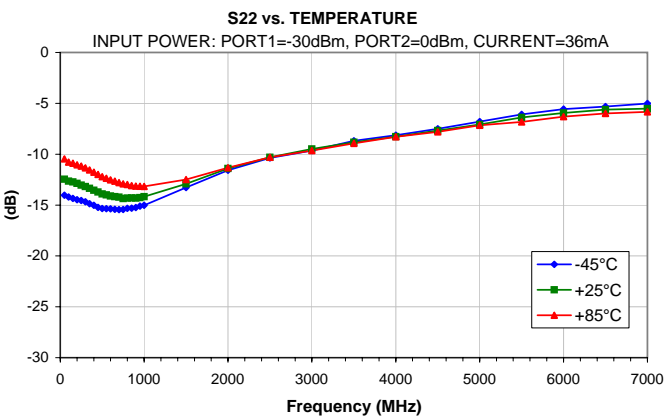

Typical Performance Curves

Typical Performance Curves

OUTPUT IP-3 vs. TEMPERATURE

OUTPUT IP-3 vs. CURRENT

OUTPUT POWER at 1dB Compression vs. TEMPERATURE

OUTPUT POWER at 1dB Compression vs. CURRENT

Noise Figure vs. TEMPERATURE

Noise Figure vs. CURRENT