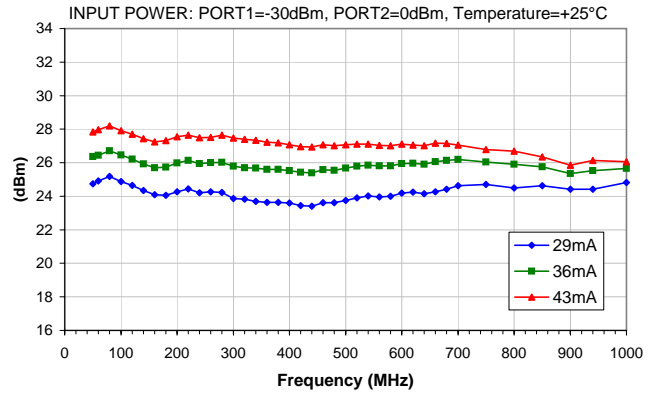

Typical Performance Curves

Typical Performance Curves

OUTPUT IP-3 vs. TEMPERATURE

OUTPUT IP-3 vs. CURRENT

OUTPUT POWER at 1dB Compression vs. TEMPERATURE

OUTPUT POWER at 1dB Compression vs. CURRENT

Noise Figure vs. TEMPERATURE

Noise Figure vs. CURRENT