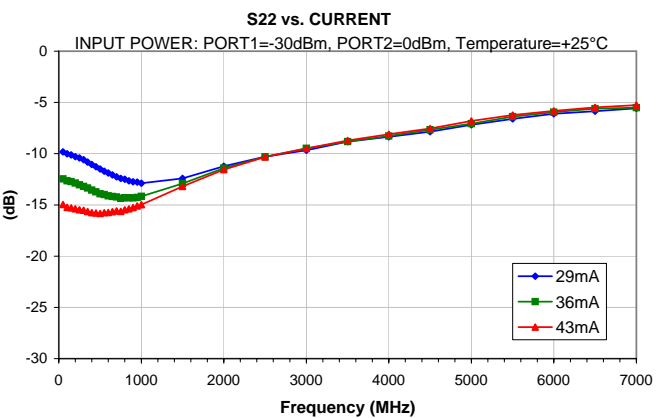

Typical Performance Curves

Typical Performance Curves

OUTPUT IP-3 vs. TEMPERATURE

OUTPUT IP-3 vs. CURRENT

OUTPUT POWER at 1dB Compression vs. TEMPERATURE

OUTPUT POWER at 1dB Compression vs. CURRENT

Noise Figure vs. TEMPERATURE

Noise Figure vs. CURRENT