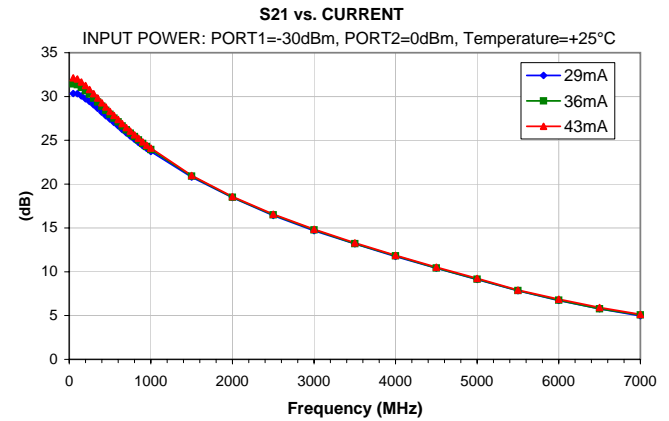

Typical Performance Curves

Typical Performance Curves

OUTPUT IP-3 vs. TEMPERATURE

OUTPUT IP-3 vs. CURRENT

OUTPUT POWER at 1dB Compression vs. TEMPERATURE

OUTPUT POWER at 1dB Compression vs. CURRENT

Noise Figure vs. TEMPERATURE

Noise Figure vs. CURRENT