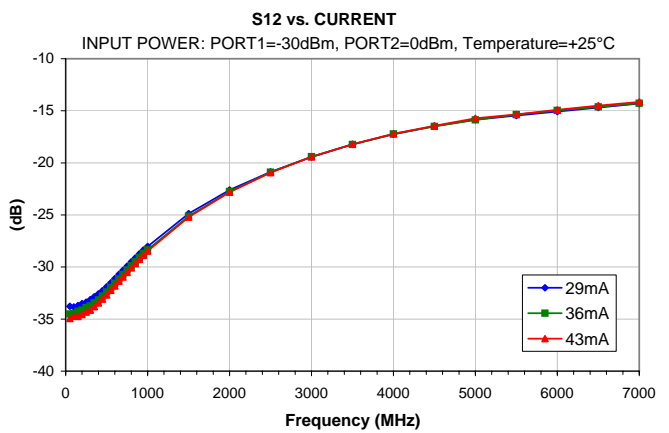

Typical Performance Curves

Typical Performance Curves

OUTPUT IP-3 vs. TEMPERATURE

OUTPUT IP-3 vs. CURRENT

OUTPUT POWER at 1dB Compression vs. TEMPERATURE

OUTPUT POWER at 1dB Compression vs. CURRENT

Noise Figure vs. TEMPERATURE

Noise Figure vs. CURRENT