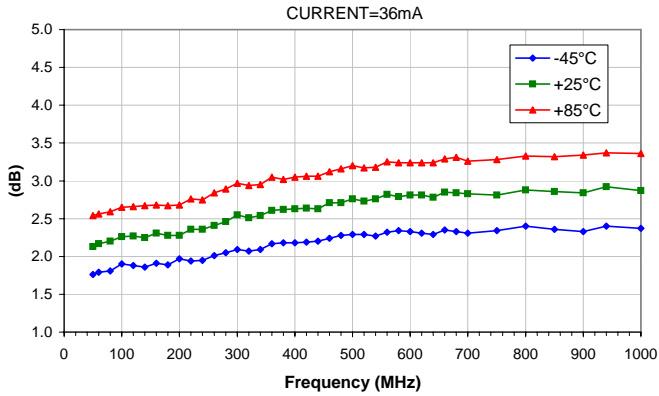

Typical Performance Curves

Typical Performance Curves

OUTPUT IP-3 vs. TEMPERATURE

OUTPUT IP-3 vs. CURRENT

OUTPUT POWER at 1dB Compression vs. TEMPERATURE

OUTPUT POWER at 1dB Compression vs. CURRENT

Noise Figure vs. TEMPERATURE

Noise Figure vs. CURRENT