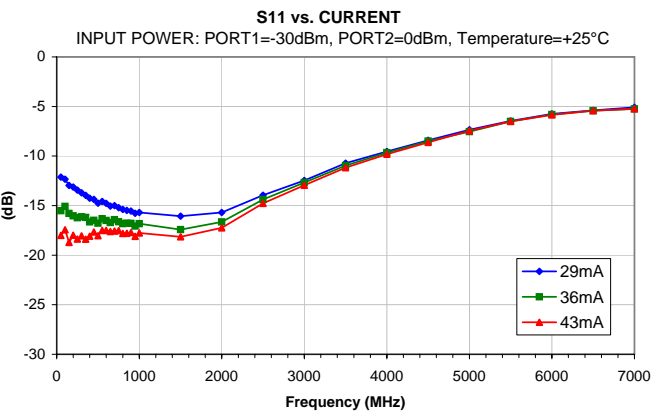

Typical Performance Curves

Typical Performance Curves

OUTPUT IP-3 vs. TEMPERATURE

OUTPUT IP-3 vs. CURRENT

OUTPUT POWER at 1dB Compression vs. TEMPERATURE

OUTPUT POWER at 1dB Compression vs. CURRENT

Noise Figure vs. TEMPERATURE

Noise Figure vs. CURRENT