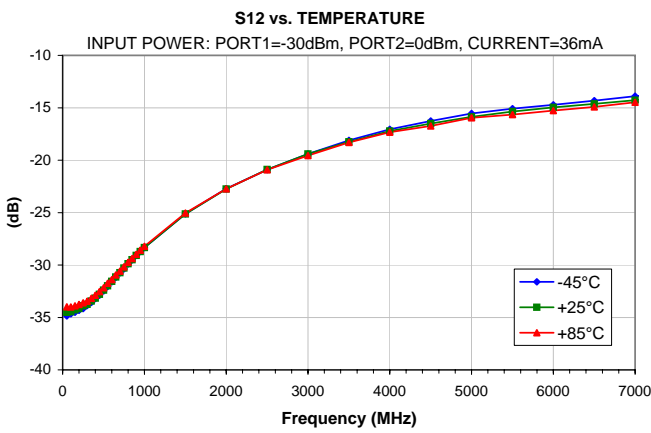

Typical Performance Curves

Typical Performance Curves

OUTPUT IP-3 vs. TEMPERATURE

OUTPUT IP-3 vs. CURRENT

OUTPUT POWER at 1dB Compression vs. TEMPERATURE

OUTPUT POWER at 1dB Compression vs. CURRENT

Noise Figure vs. TEMPERATURE

Noise Figure vs. CURRENT