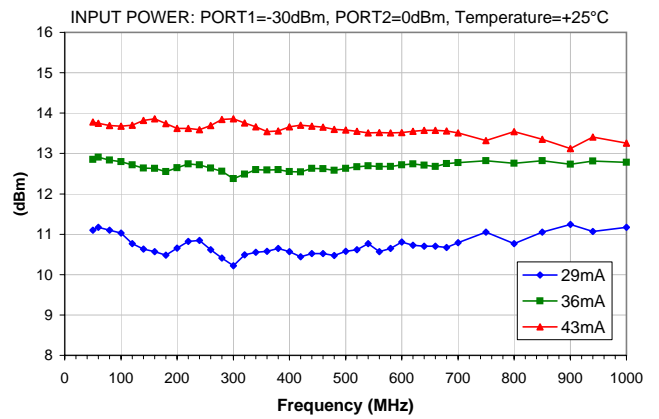

Typical Performance Curves

Typical Performance Curves

OUTPUT IP-3 vs. TEMPERATURE

OUTPUT IP-3 vs. CURRENT

OUTPUT POWER at 1dB Compression vs. TEMPERATURE

OUTPUT POWER at 1dB Compression vs. CURRENT

Noise Figure vs. TEMPERATURE

Noise Figure vs. CURRENT