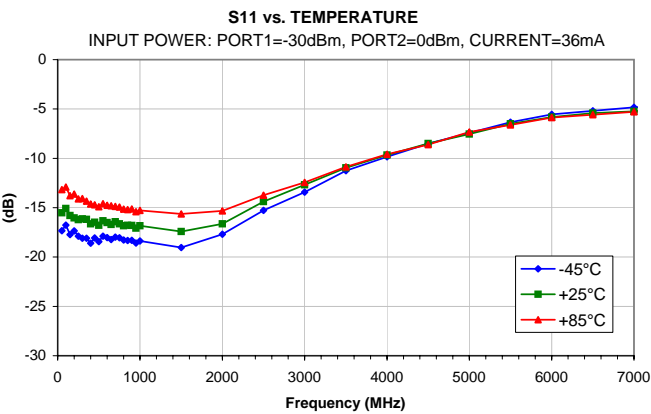

Typical Performance Curves

Typical Performance Curves

OUTPUT IP-3 vs. TEMPERATURE

OUTPUT IP-3 vs. CURRENT

OUTPUT POWER at 1dB Compression vs. TEMPERATURE

OUTPUT POWER at 1dB Compression vs. CURRENT

Noise Figure vs. TEMPERATURE

Noise Figure vs. CURRENT