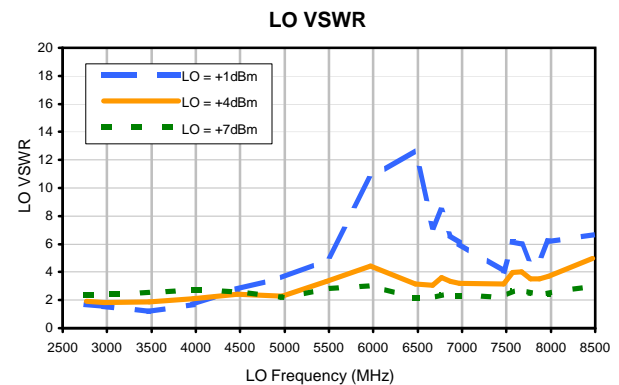

Frequency Mixer

MCA1-85L+

Typical Performance Curves

IF VSWR