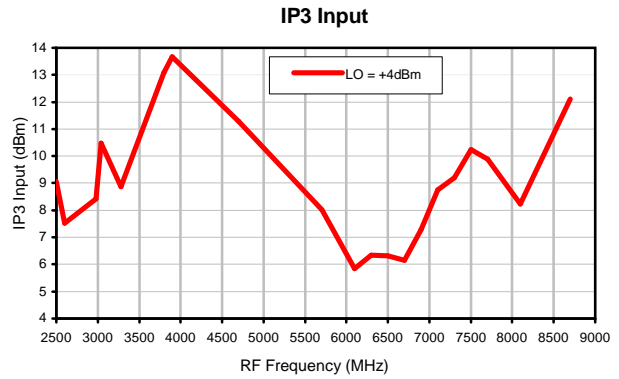

Frequency Mixer

MCA1-85L+

Typical Performance Curves

IF VSWR