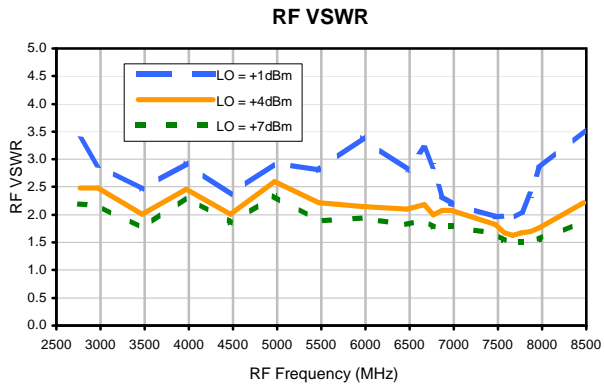

Frequency Mixer

MCA1-85L+

Typical Performance Curves

IF VSWR