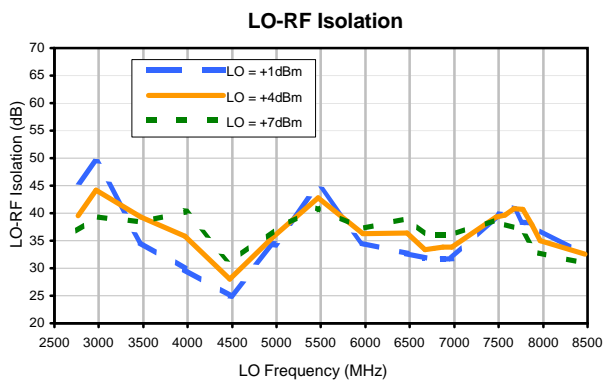

Frequency Mixer

MCA1-85L+

Typical Performance Curves

IF VSWR