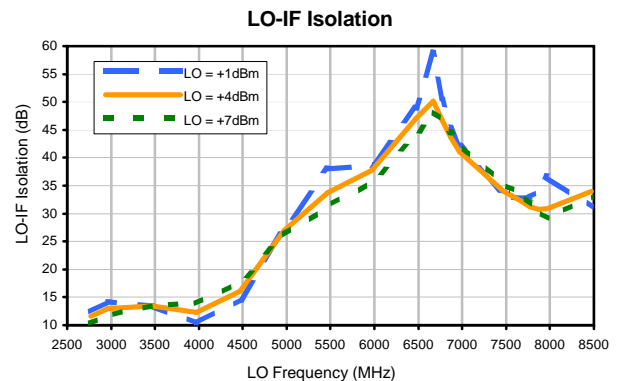

Frequency Mixer

MCA1-85L+

Typical Performance Curves

IF VSWR