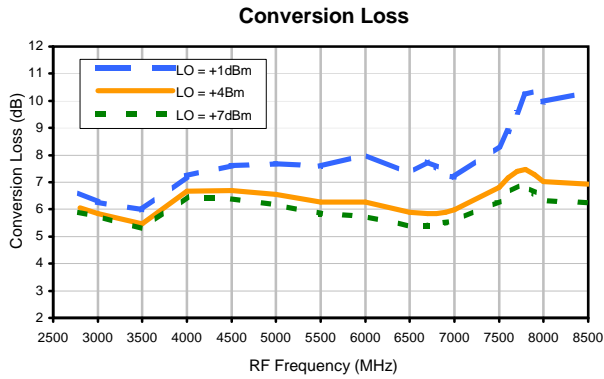

Frequency Mixer

MCA1-85L+

Typical Performance Curves

IF VSWR