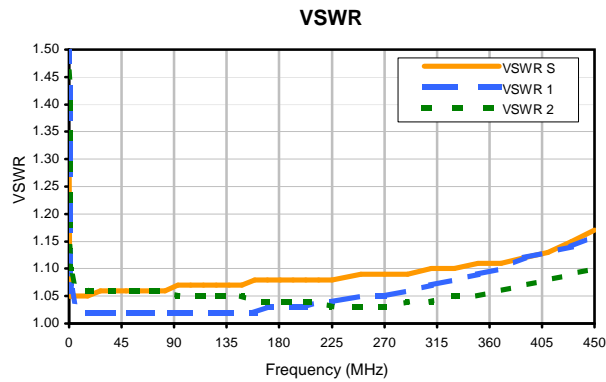

2 Way-0° Power Splitter/Combiner

MSC-2-1+

Typical Performance Curves

REV. X2
MSC-2-1+
100624
Page 1 of 1

Mini-Circuits®

IF/RF MICROWAVE COMPONENTS • ISO 9001 ISO 14001 AS 9100 CERTIFIED RoHS compliant
P.O. Box 350166, Brooklyn, New York 11235-0003 (718) 934-4500 Fax (718) 332-4661

The Design Engineers Search Engine finds the model you need, Instantly • For detailed performance specs & shopping online see minicircuits.com