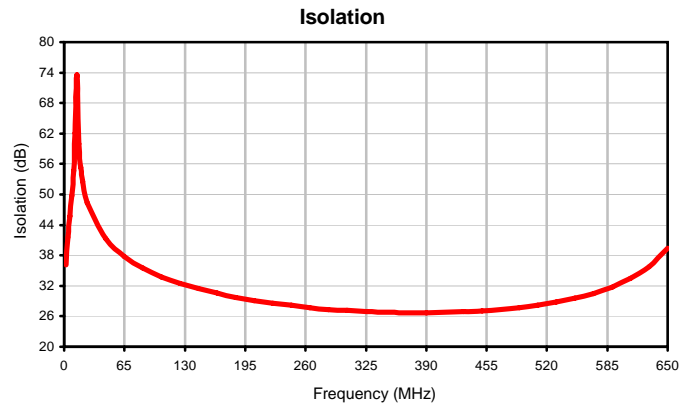

2 Way-0° Power Splitter/Combiner

MSC-2-1W+

Typical Performance Curves

P.O. Box 350166, Brooklyn, New York 11235-0003 (718) 934-4500 • Fax (718) 332-4661 For detailed performance specs & shopping online see Mini-Circuits web site