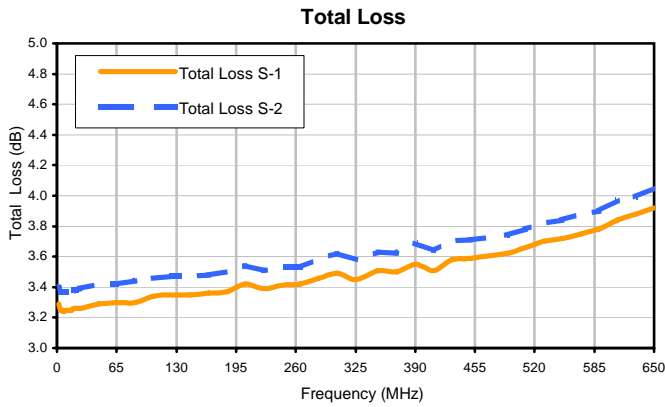

2 Way-0° Power Splitter/Combiner

MSC-2-1W+

Typical Performance Curves

P.O. Box 350166, Brooklyn, New York 11235-0003 (718) 934-4500 • Fax (718) 332-4661 For detailed performance specs & shopping online see Mini-Circuits web site