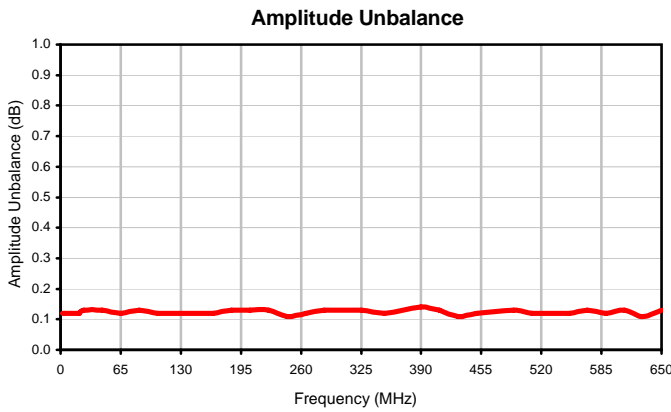

2 Way-0° Power Splitter/Combiner

MSC-2-1W+

Typical Performance Curves

P.O. Box 350166, Brooklyn, New York 11235-0003 (718) 934-4500 • Fax (718) 332-4661 For detailed performance specs & shopping online see Mini-Circuits web site