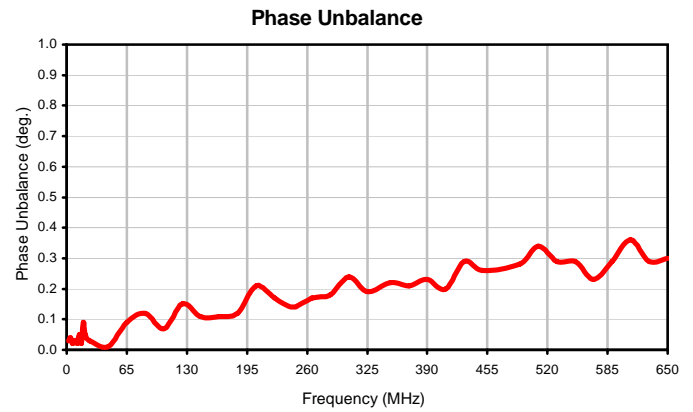

2 Way-0° Power Splitter/Combiner

MSC-2-1W+

Typical Performance Curves

P.O. Box 350166, Brooklyn, New York 11235-0003 (718) 934-4500 • Fax (718) 332-4661 For detailed performance specs & shopping online see Mini-Circuits web site