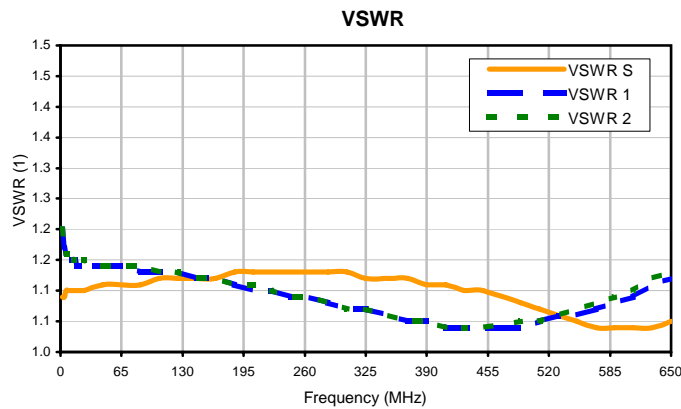

2 Way-0° Power Splitter/Combiner

MSC-2-1W+

Typical Performance Curves

P.O. Box 350166, Brooklyn, New York 11235-0003 (718) 934-4500 • Fax (718) 332-4661 For detailed performance specs & shopping online see Mini-Circuits web site

The Design Engineers Search Engine Provides ACTUAL Data Instantly From MINI-CIRCUITS At: www.minicircuits.com

IF/RF MICROWAVE COMPONENTS

REV. X2
 MSC-2-1W+
 6/21/2010
 Page 1 of 1