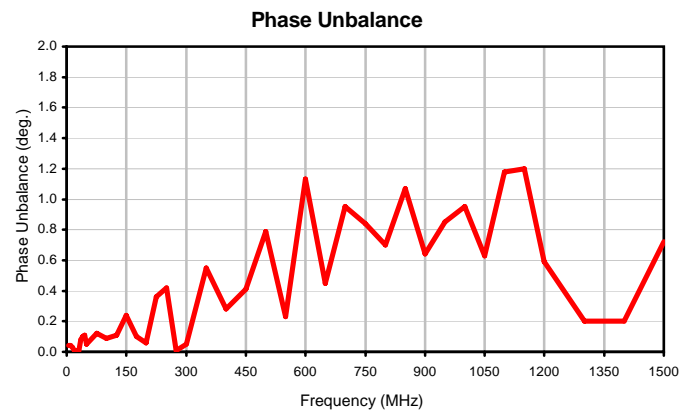

2 Way-0° Power Splitter/Combiner

MSC-2-5+

Typical Performance Curves

P.O. Box 350166, Brooklyn, New York 11235-0003 • (718) 934-4500 • Fax (718) 332-4661 For detailed performance specs & shopping online see Mini-Circuits web site
The Design Engineers Search Engine Provides ACTUAL Data Instantly From MINI-CIRCUITS At: www.minicircuits.com

IF/RF MICROWAVE COMPONENTS

REV. X2
MSC-2-5+
6/21/2010
Page 1 of 1