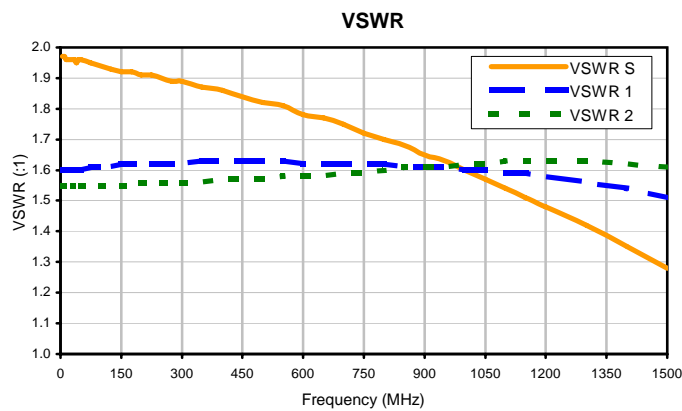

2 Way-0° Power Splitter/Combiner

MSC-2-5+

Typical Performance Curves

P.O. Box 350166, Brooklyn, New York 11235-0003 • (718) 934-4500 • Fax (718) 332-4661 For detailed performance specs & shopping online see Mini-Circuits web site
The Design Engineers Search Engine Provides ACTUAL Data Instantly From MINI-CIRCUITS At: www.minicircuits.com

IF/RF MICROWAVE COMPONENTS

REV. X2
MSC-2-5+
6/21/2010
Page 1 of 1