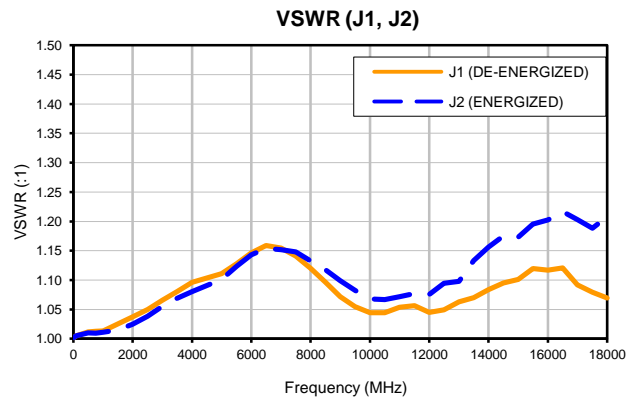

Xtra Long Life SPDT Switch

MSP2T-18XL+

Typical Performance Curves

P.O. Box 350166, Brooklyn, New York 11235-0003 (718) 934-4500 • Fax (718) 332-4661 For detailed performance specs & shopping online see Mini-Circuits web site www.minicircuits.com