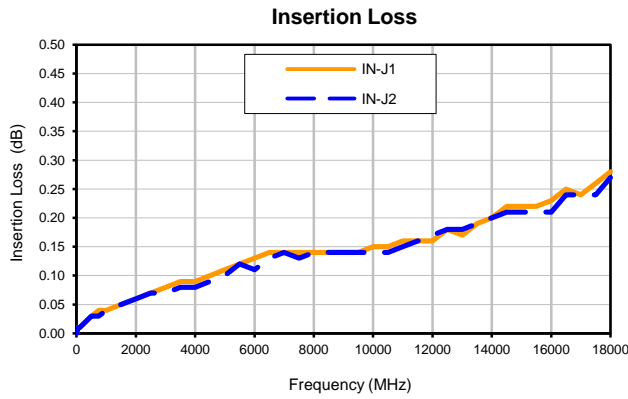

Xtra Long Life SPDT Switch

MSP2T-18XL+

Typical Performance Curves

P.O. Box 350166, Brooklyn, New York 11235-0003 (718) 934-4500 • Fax (718) 332-4661 For detailed performance specs & shopping online see Mini-Circuits web site www.minicircuits.com

The Design Engineers Search Engine Provides ACTUAL Data Instantly From MINI-CIRCUITS At: www.minicircuits.com

IF/RF MICROWAVE COMPONENTS

REV. OR
MSP2T-18XL+
3/21/2013
Page 1 of 1