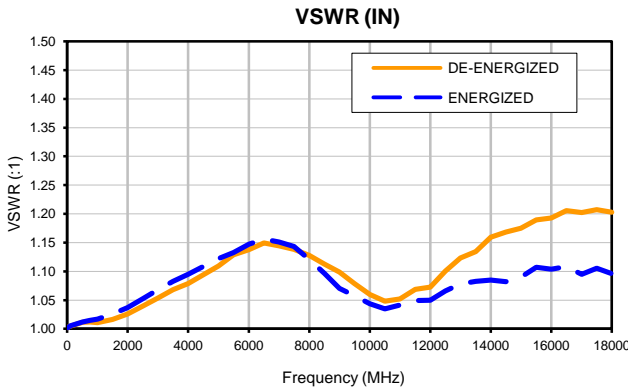

Xtra Long Life SPDT Switch

MSP2T-18XL+

Typical Performance Curves

P.O. Box 350166, Brooklyn, New York 11235-0003 (718) 934-4500 • Fax (718) 332-4661 For detailed performance specs & shopping online see Mini-Circuits web site www.minicircuits.com