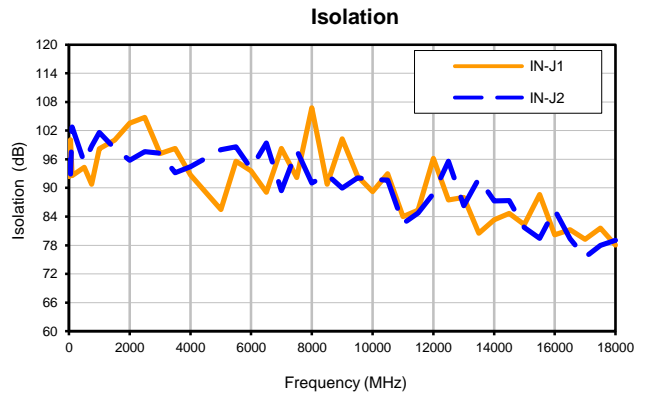

Xtra Long Life SPDT Switch

MSP2T-18XL+

Typical Performance Curves

P.O. Box 350166, Brooklyn, New York 11235-0003 (718) 934-4500 • Fax (718) 332-4661 For detailed performance specs & shopping online see Mini-Circuits web site www.minicircuits.com