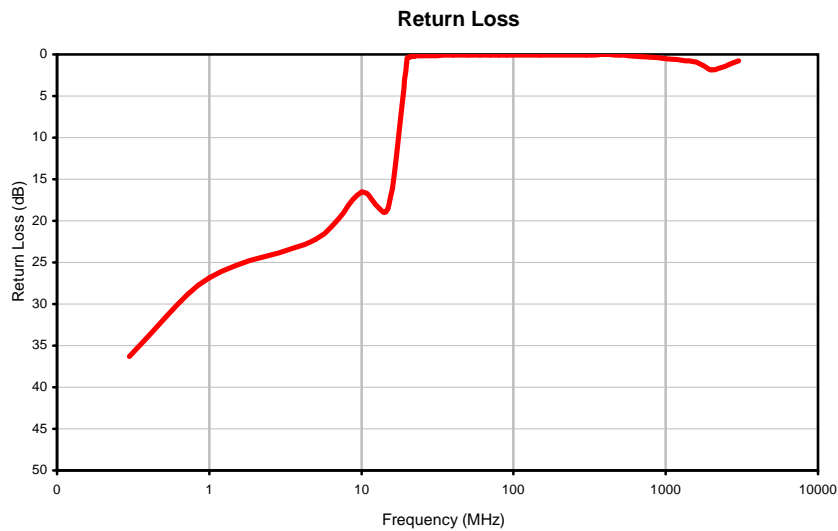

Typical Performance Curves

IF/RF MICROWAVE COMPONENTS • ISO 9001 ISO 14001 AS 9100 CERTIFIED RoHS compliant
P.O. Box 350166, Brooklyn, New York 11235-0003 (718) 934-4500 Fax (718) 332-4661

The Design Engineers Search Engine finds the model you need, Instantly • For detailed performance specs & shopping online see