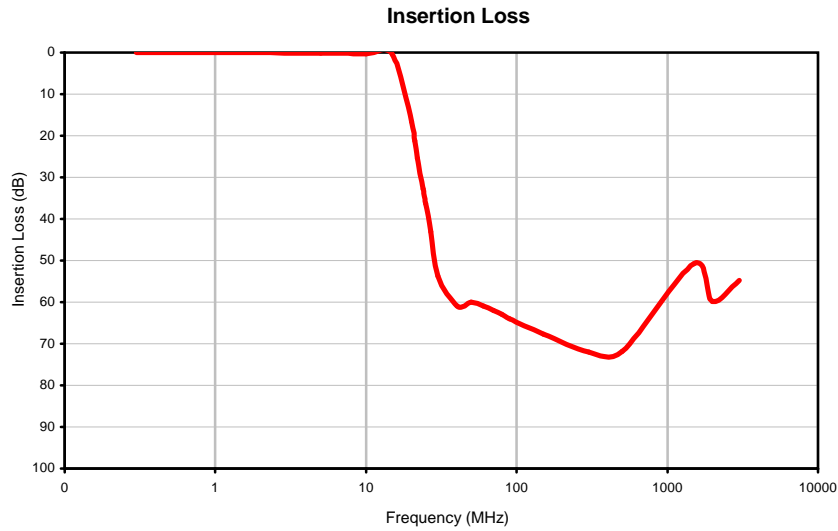

Typical Performance Curves

IF/RF MICROWAVE COMPONENTS • ISO 9001 ISO 14001 AS 9100 CERTIFIED RoHS compliant
P.O. Box 350166, Brooklyn, New York 11235-0003 (718) 934-4500 Fax (718) 332-4661

The Design Engineers Search Engine finds the model you need, Instantly • For detailed performance specs & shopping online see