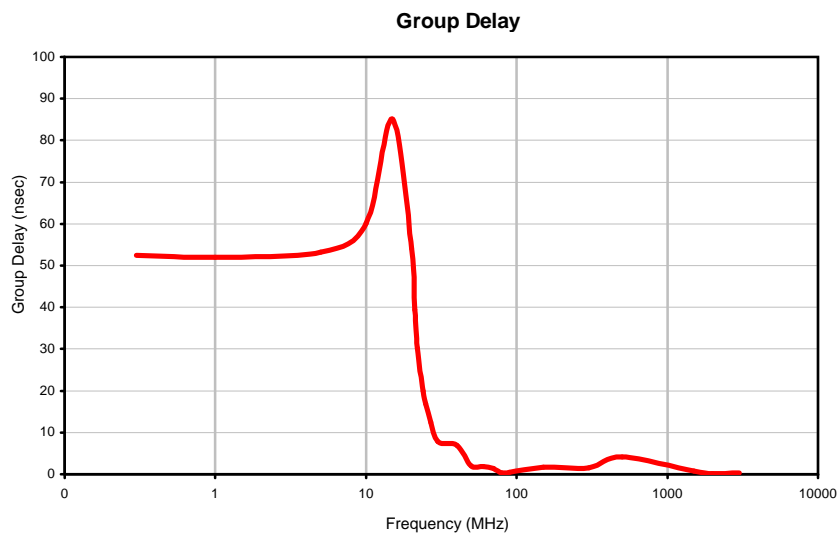

Typical Performance Curves

IF/RF MICROWAVE COMPONENTS • ISO 9001 ISO 14001 AS 9100 CERTIFIED RoHS compliant
P.O. Box 350166, Brooklyn, New York 11235-0003 (718) 934-4500 Fax (718) 332-4661

The Design Engineers Search Engine finds the model you need, Instantly • For detailed performance specs & shopping online see