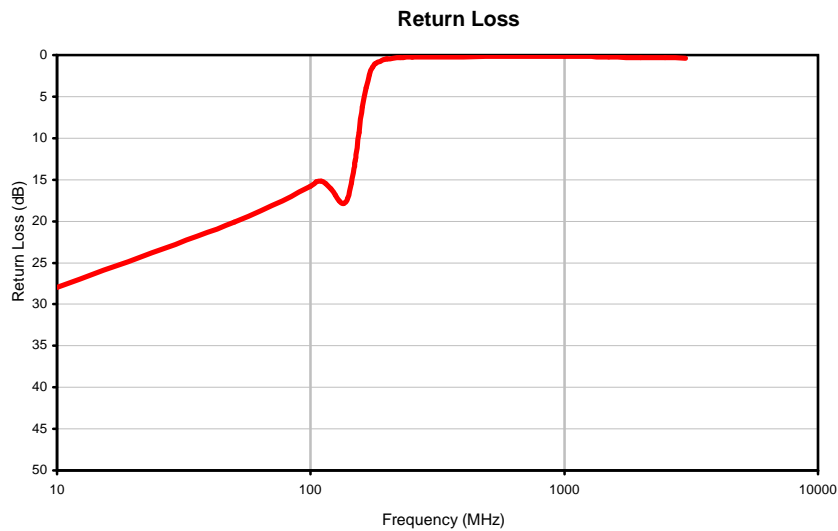

Typical Performance Curves

IF/RF MICROWAVE COMPONENTS • ISO 9001 ISO 14001 AS 9100 CERTIFIED RoHS compliant
P.O. Box 350166, Brooklyn, New York 11235-0003 (718) 934-4500 Fax (718) 332-4661

The Design Engineers Search Engine finds the model you need, Instantly • For detailed performance specs & shopping online see