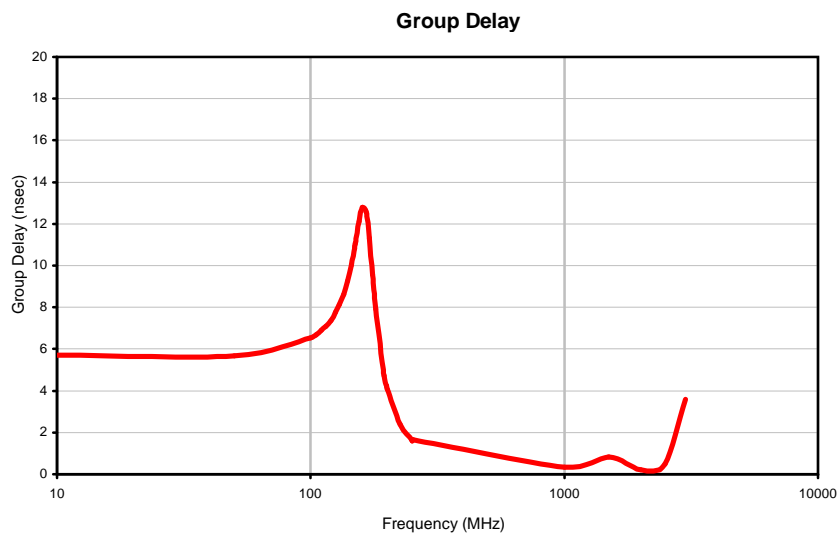

Typical Performance Curves

IF/RF MICROWAVE COMPONENTS • ISO 9001 ISO 14001 AS 9100 CERTIFIED RoHS compliant
P.O. Box 350166, Brooklyn, New York 11235-0003 (718) 934-4500 Fax (718) 332-4661

The Design Engineers Search Engine finds the model you need, Instantly • For detailed performance specs & shopping online see