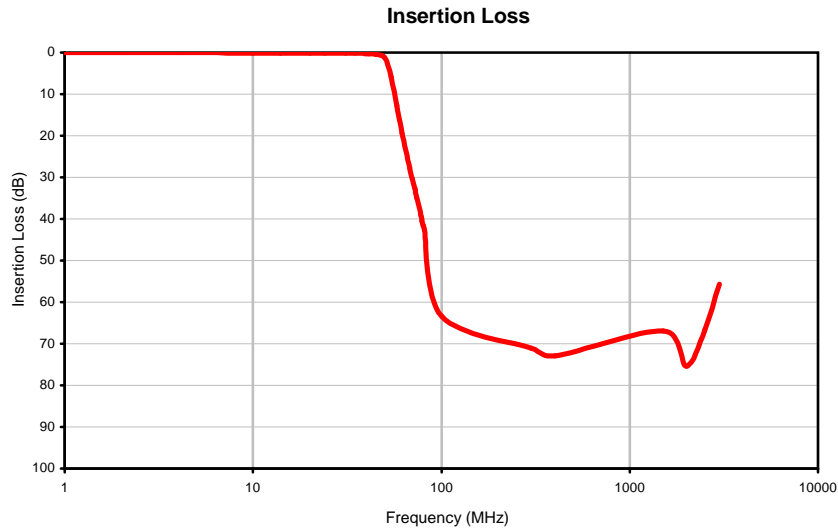

Coaxial Low Pass Filter

NLP-50+

Typical Performance Curves

RF/MICROWAVE COMPONENTS • ISO 9001 ISO 14001 AS 9100 CERTIFIED RoHS compliant
P.O. Box 350166, Brooklyn, New York 11235-0003 (718) 934-4500 Fax (718) 332-4661