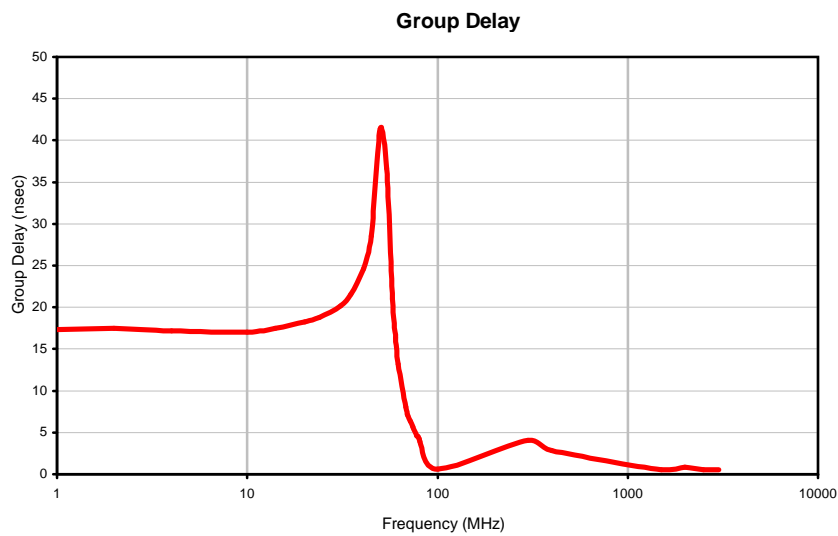

Coaxial Low Pass Filter

NLP-50+

Typical Performance Curves

RF/MICROWAVE COMPONENTS • ISO 9001 ISO 14001 AS 9100 CERTIFIED RoHS compliant
P.O. Box 350166, Brooklyn, New York 11235-0003 (718) 934-4500 Fax (718) 332-4661